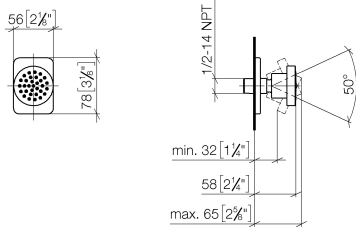

28 528 710

- spray head Ø 55mm
- ball-joint pivotable through 25° (in any direction)
- HORIZONTAL RAIN, max. flow rate 7 l/min (at 3 bar)
- anti-scale system
- rosette 78 x 55 mm
- 1/2" connection

	Brushed Platinum	28 528 710-06
	Chrome	28 528 710-00

To be provided by the customer. Zigbee Gateway!

Recommended miscellaneous

- Concealed wall elbow -** 35 085 970 90
- max. recess depth 163 mm
 - min. recess depth 90 mm

28 528 710

mm [inches]

Flow rate chart

Certificates

LGA_38652.

28 528 710

Spare parts list

No.	Item Number	Name	Quantity used	Delivery time
1	09 14 10 098 90	seal	1	2
2	09 27 71 004-06	rosette	1	10
3	09 31 11 048 90	pin	1	2
4	09 23 30 026-06	nut	1	10
5	09 14 15 010 90	ring	1	2
6	09 16 01 014 90	ring	1	2
7	90 23 01 147 00 90	back-flow preventer	1	2
8	09 21 40 016-06	connection	1	10
9	09 14 10 015 90	seal	2	2