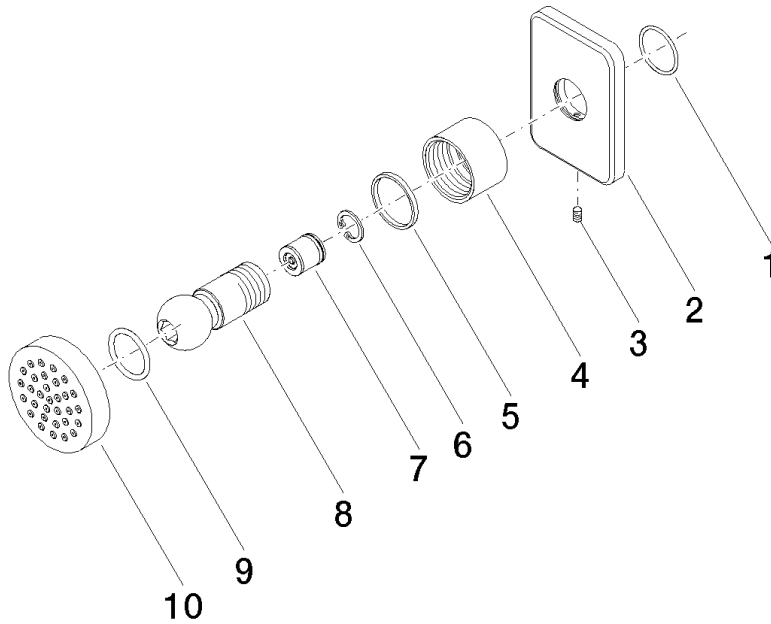

28 528 710

- spray head Ø 55mm
- ball-joint pivotable through 25° (in any direction)
- HORIZONTAL RAIN, max. flow rate 7 l/min (at 3 bar)
- anti-scale system
- rosette 78 x 55 mm
- 1/2" connection

	Brushed Platinum	28 528 710-06
	Chrome	28 528 710-00

To be provided by the customer. Zigbee Gateway!

Recommended miscellaneous

- Concealed wall elbow -** 35 085 970 90
- max. recess depth 163 mm
 - min. recess depth 90 mm

28 528 710

mm [inches]

Flow rate chart

Certificates

LGA_38652.

28 528 710

Spare parts list

No.	Item Number	Name	Quantity used	Delivery time
1	09 14 10 098 90	seal	1	2
2	09 27 71 004-06	rosette	1	10
3	09 31 11 048 90	pin	1	2
4	09 23 30 026-06	nut	1	10
5	09 14 15 010 90	ring	1	2
6	09 16 01 014 90	ring	1	2
7	90 23 01 147 00 90	back-flow preventer	1	2
8	09 21 40 016-06	connection	1	10
9	09 14 10 015 90	seal	2	2