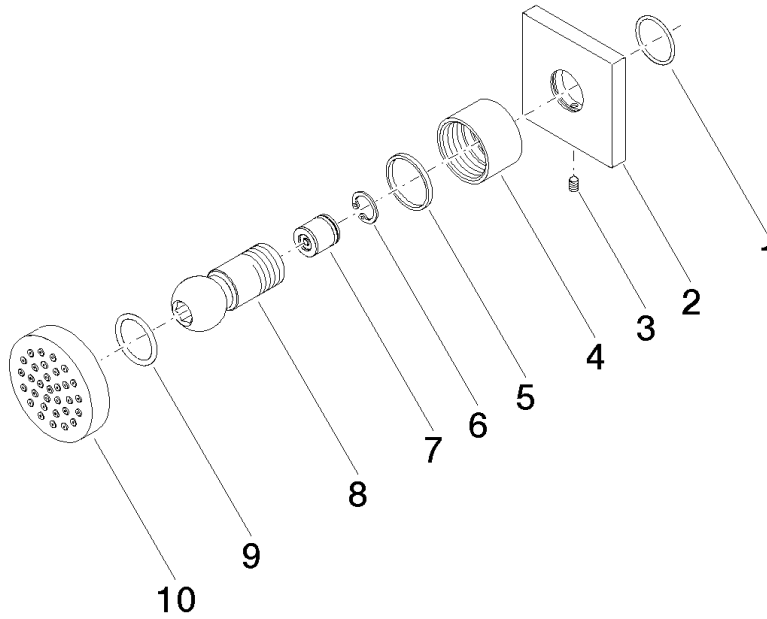

**Body spray without volume control - Brushed Platinum**

IMO

28 528 782

- spray head Ø 55mm
- ball-joint pivotable through 25° (in any direction)
- HORIZONTAL RAIN, max. flow rate 7 l/min (at 3 bar)
- anti-scale system
- rosette 60 x 60 mm
- 1/2" connection

**Recommended miscellaneous**

- Concealed wall elbow -** 35 085 970 90
- max. recess depth 163 mm
  - min. recess depth 90 mm

28 528 782

mm [inches]

### Flow rate chart

### Certificates

LGA\_38652.

28 528 782

Spare parts list

No.	Item Number	Name	Quantity used	Delivery time
1	09 14 10 098 90	seal	1	2
2	09 27 98 003-06	rosette	1	10
3	09 31 11 048 90	pin	1	2
4	09 23 30 026-06	nut	1	10
5	09 14 15 010 90	ring	1	2
6	09 16 01 014 90	ring	1	2
7	90 23 01 147 00 90	back-flow preventer	1	2
8	09 21 40 016-06	connection	1	10
9	09 14 10 015 90	seal	1	2
10	90 12 05 027 00-06	casing ( completely )	1	10