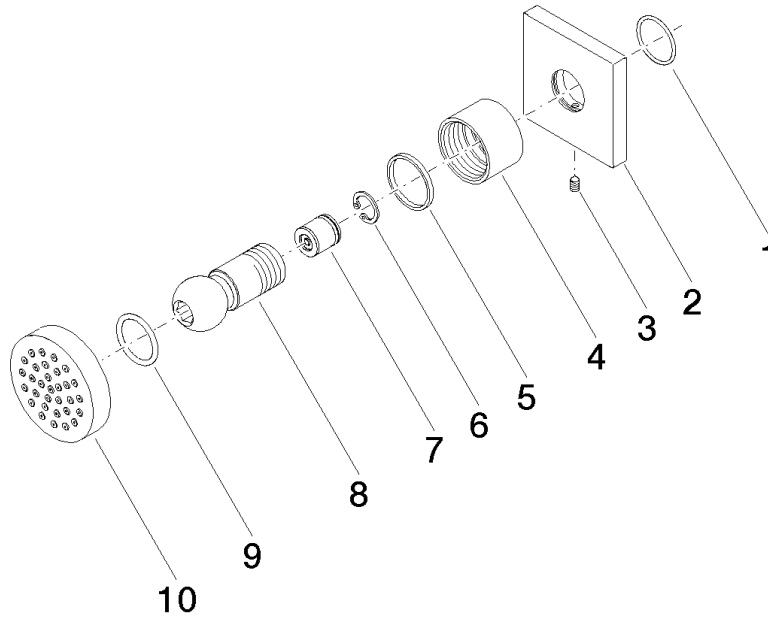

**Body spray without volume control - Dark Chrome**

IMO

28 528 782

- spray head Ø 55mm
- ball-joint pivotable through 25° (in any direction)
- HORIZONTAL RAIN, max. flow rate 7 l/min (at 3 bar)
- anti-scale system
- rosette 60 x 60 mm
- 1/2" connection

**Recommended miscellaneous**

- Concealed wall elbow -** 35 085 970 90
- max. recess depth 163 mm
  - min. recess depth 90 mm

28 528 782

mm [inches]

### Flow rate chart

### Certificates

LGA\_38652.

28 528 782

Spare parts list

No.	Item Number	Name	Quantity used	Delivery time
1	09 14 10 098 90	seal	1	2
2	09 27 98 003-19	rosette	1	60
3	09 31 11 048 90	pin	1	2
4	09 23 30 026-19	nut	1	20
5	09 14 15 010 90	ring	1	2
6	09 16 01 014 90	ring	1	2
7	90 23 01 147 00 90	back-flow preventer	1	2
8	09 21 40 016-19	connection	1	20
9	09 14 10 015 90	seal	1	2
10	90 12 05 027 00-19	casing ( completely )	1	20