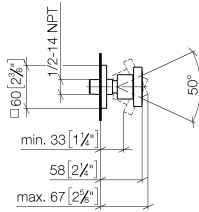

Body spray without volume control - Matte Black

IMO

28 528 782

- spray head Ø 55mm
- ball-joint pivotable through 25° (in any direction)
- HORIZONTAL RAIN, max. flow rate 7 l/min (at 3 bar)
- anti-scale system
- rosette 60 x 60 mm
- 1/2" connection

Recommended miscellaneous

- Concealed wall elbow -** 35 085 970 90
- min. recess depth 90 mm
 - max. recess depth 163 mm

28 528 782

mm [inches]

Flow rate chart

Certificates

LGA_38652.

28 528 782