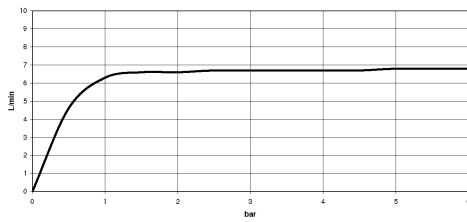

Body spray without volume control - Matte Black

IMO

28 528 782

- spray head Ø 55mm
- ball-joint pivotable through 25° (in any direction)
- HORIZONTAL RAIN, max. flow rate 7 l/min (at 3 bar)
- anti-scale system
- rosette 60 x 60 mm
- 1/2" connection

Recommended miscellaneous

- Concealed wall elbow -** 35 085 970 90
- min. recess depth 90 mm
 - max. recess depth 163 mm

28 528 782

mm [inches]

Flow rate chart

Certificates

LGA_38652.

28 528 782