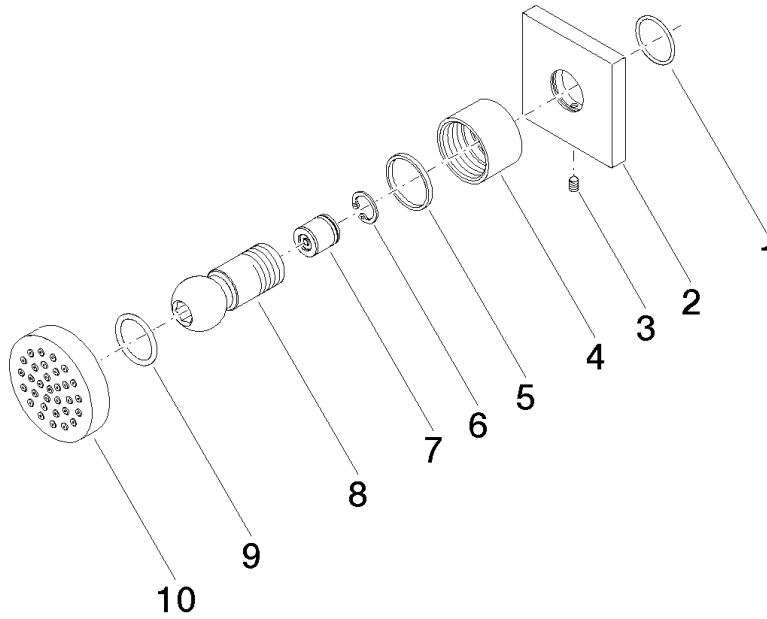

Body spray without volume control - Brushed Chrome

IMO

28 528 782

- spray head Ø 55mm
- ball-joint pivotable through 25° (in any direction)
- HORIZONTAL RAIN, max. flow rate 7 l/min (at 3 bar)
- anti-scale system
- rosette 60 x 60 mm
- 1/2" connection

Recommended miscellaneous

- Concealed wall elbow -** 35 085 970 90
- max. recess depth 163 mm
 - min. recess depth 90 mm

28 528 782

mm [inches]

Flow rate chart

Certificates

LGA_38652.

28 528 782

Spare parts list

No.	Item Number	Name	Quantity used	Delivery time
1	09 14 10 098 90	seal	1	2
2	09 27 98 003-93	rosette	1	20
3	09 31 11 048 90	pin	1	2
4	09 23 30 026-93	nut	1	20
5	09 14 15 010 90	ring	1	2
6	09 16 01 014 90	ring	1	2
7	90 23 01 147 00 90	back-flow preventer	1	2
8	09 21 40 016-93	connection	1	20
9	09 14 10 015 90	seal	1	2
10	90 12 05 027 00-93	casing (completely)	1	20