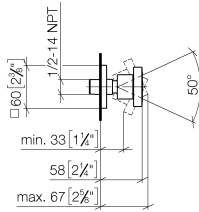

Body spray without volume control - Brushed Chrome

IMO

28 528 782

- spray head Ø 55mm
- ball-joint pivotable through 25° (in any direction)
- HORIZONTAL RAIN, max. flow rate 7 l/min (at 3 bar)
- anti-scale system
- rosette 60 x 60 mm
- 1/2" connection

Recommended miscellaneous

- Concealed wall elbow -** 35 085 970 90
- max. recess depth 163 mm
 - min. recess depth 90 mm

28 528 782

mm [inches]

Flow rate chart

Certificates

LGA_38652.

28 528 782

Spare parts list

No.	Item Number	Name	Quantity used	Delivery time
1	09 14 10 098 90	seal	1	2
2	09 27 98 003-93	rosette	1	20
3	09 31 11 048 90	pin	1	2
4	09 23 30 026-93	nut	1	20
5	09 14 15 010 90	ring	1	2
6	09 16 01 014 90	ring	1	2
7	90 23 01 147 00 90	back-flow preventer	1	2
8	09 21 40 016-93	connection	1	20
9	09 14 10 015 90	seal	1	2
10	90 12 05 027 00-93	casing (completely)	1	20