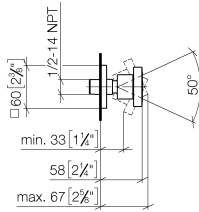

Body spray without volume control - Brushed Dark Platinum

IMO

28 528 782

- spray head Ø 55mm
- ball-joint pivotable through 25° (in any direction)
- HORIZONTAL RAIN, max. flow rate 7 l/min (at 3 bar)
- anti-scale system
- rosette 60 x 60 mm
- 1/2" connection

Recommended miscellaneous

- Concealed wall elbow -** 35 085 970 90
- max. recess depth 163 mm
 - min. recess depth 90 mm

28 528 782

mm [inches]

Flow rate chart

Certificates

LGA_38652.

28 528 782

Spare parts list

No.	Item Number	Name	Quantity used	Delivery time
1	09 14 10 098 90	seal	1	2
2	09 27 98 003-99	rosette	1	30
3	09 31 11 048 90	pin	1	2
4	09 23 30 026-99	nut	1	30
5	09 14 15 010 90	ring	1	2
6	09 16 01 014 90	ring	1	2
7	90 23 01 147 00 90	back-flow preventer	1	2
8	09 21 40 016-99	connection	1	30
9	09 14 10 015 90	seal	1	2
10	90 12 05 027 00-99	casing (completely)	1	30