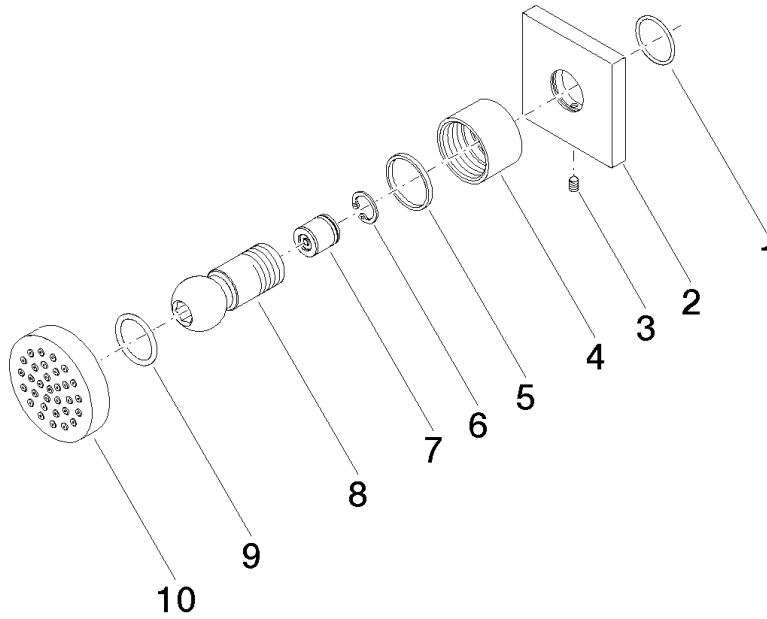

Body spray without volume control - Brushed Dark Platinum

IMO

28 528 782

- spray head Ø 55mm
- ball-joint pivotable through 25° (in any direction)
- HORIZONTAL RAIN, max. flow rate 7 l/min (at 3 bar)
- anti-scale system
- rosette 60 x 60 mm
- 1/2" connection

Recommended miscellaneous

- Concealed wall elbow -** 35 085 970 90
- max. recess depth 163 mm
 - min. recess depth 90 mm

28 528 782

mm [inches]

Flow rate chart

Certificates

LGA_38652.

28 528 782

Spare parts list

No.	Item Number	Name	Quantity used	Delivery time
1	09 14 10 098 90	seal	1	2
2	09 27 98 003-99	rosette	1	30
3	09 31 11 048 90	pin	1	2
4	09 23 30 026-99	nut	1	30
5	09 14 15 010 90	ring	1	2
6	09 16 01 014 90	ring	1	2
7	90 23 01 147 00 90	back-flow preventer	1	2
8	09 21 40 016-99	connection	1	30
9	09 14 10 015 90	seal	1	2
10	90 12 05 027 00-99	casing (completely)	1	30