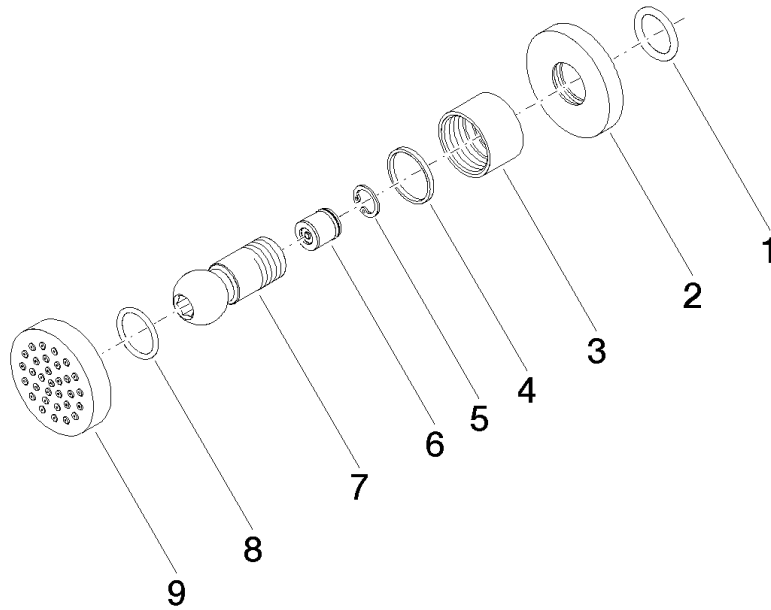

**Body spray without volume control - Brushed Platinum**

TARA

28 528 979

- spray head Ø 55mm
- ball-joint pivotable through 25° (in any direction)
- HORIZONTAL RAIN, max. flow rate 7 l/min (at 3 bar)
- with anti-scale system
- rosette Ø 55 mm
- 1/2" connection

**Recommended miscellaneous**

- Concealed wall elbow -** 35 085 970 90
- max. recess depth 163 mm
  - min. recess depth 90 mm

28 528 979

mm [inches]

### Flow rate chart

### Spare parts list

No.	Item Number	Name	Quantity used	Delivery time
1	90 14 10 026 00 90	seal	1	2
2	09 27 22 019-06	rosette	1	10
3	09 23 30 026-06	nut	1	10
4	09 14 15 010 90	ring	1	2
5	09 16 01 014 90	ring	1	2
6	90 23 01 147 00 90	back-flow preventer	1	2
7	09 21 40 016-06	connection	1	10
8	09 14 10 015 90	seal	1	2
9	90 12 05 027 00-06	casing ( completely )	1	10