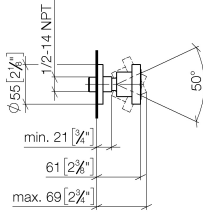

**Body spray without volume control - Brushed Platinum**

TARA

28 528 979

- spray head Ø 55mm
- ball-joint pivotable through 25° (in any direction)
- HORIZONTAL RAIN, max. flow rate 7 l/min (at 3 bar)
- with anti-scale system
- rosette Ø 55 mm
- 1/2" connection

Fits: TARA, LISSÉ, VAIA, META

	Brushed Platinum	28 528 979-06
	Chrome	28 528 979-00
	Platinum	28 528 979-08
	Durabronze (23kt Gold)	28 528 979-09
	Dark Chrome	28 528 979-19
	Light Gold	28 528 979-26
	Brushed Light Gold	28 528 979-27
	Brushed Durabronze (23kt Gold)	28 528 979-28
	Matte Black	28 528 979-33
	Brushed Bronze	28 528 979-42
	Brushed Champagne (22kt Gold)	28 528 979-46
	Champagne (22kt Gold)	28 528 979-47
	Brushed Chrome	28 528 979-93
	Brushed Dark Platinum	28 528 979-99

**Recommended miscellaneous**

- Concealed wall elbow -** 35 085 970 90
- max. recess depth 163 mm
  - min. recess depth 90 mm

28 528 979

mm [inches]

### Flow rate chart