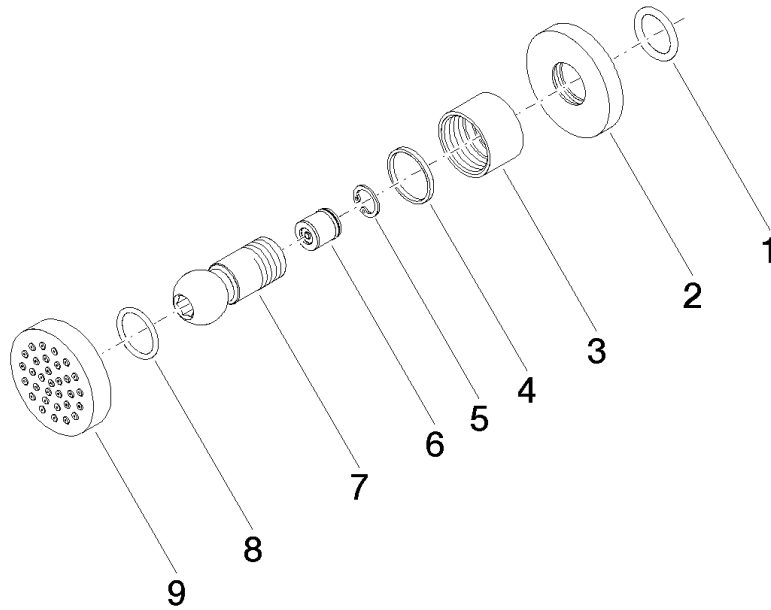

Body spray without volume control - Platinum

TARA

28 528 979

- spray head Ø 55mm
- ball-joint pivotable through 25° (in any direction)
- HORIZONTAL RAIN, max. flow rate 7 l/min (at 3 bar)
- with anti-scale system
- rosette Ø 55 mm
- 1/2" connection

Fits: TARA, LISSÉ, VAIA, META

	Platinum	28 528 979-08
	Chrome	28 528 979-00
	Brushed Platinum	28 528 979-06
	Durabronze (23kt Gold)	28 528 979-09
	Dark Chrome	28 528 979-19
	Light Gold	28 528 979-26
	Brushed Light Gold	28 528 979-27
	Brushed Durabronze (23kt Gold)	28 528 979-28
	Matte Black	28 528 979-33
	Brushed Bronze	28 528 979-42
	Brushed Champagne (22kt Gold)	28 528 979-46
	Champagne (22kt Gold)	28 528 979-47
	Brushed Chrome	28 528 979-93
	Brushed Dark Platinum	28 528 979-99

Recommended miscellaneous

- Concealed wall elbow -** 35 085 970 90
- max. recess depth 163 mm
 - min. recess depth 90 mm

28 528 979

mm [inches]

Flow rate chart

Certificates

LGA_38652.

28 528 979

Spare parts list

No.	Item Number	Name	Quantity used	Delivery time
1	90 14 10 026 00 90	seal	1	2
2	09 27 22 019-08	rosette	1	40
3	09 23 30 026-08	nut	1	40
4	09 14 15 010 90	ring	1	2
5	09 16 01 014 90	ring	1	2
6	90 23 01 147 00 90	back-flow preventer	1	2
7	09 21 40 016-08	connection	1	40
8	09 14 10 015 90	seal	1	2
9	90 12 05 027 00-08	casing (completely)	1	40