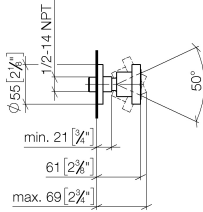

Body spray without volume control - Platinum

TARA

28 528 979

- spray head Ø 55mm
- ball-joint pivotable through 25° (in any direction)
- HORIZONTAL RAIN, max. flow rate 7 l/min (at 3 bar)
- with anti-scale system
- rosette Ø 55 mm
- 1/2" connection

Fits: TARA, LISSÉ, VAIA, META

	Platinum	28 528 979-08
	Chrome	28 528 979-00
	Brushed Platinum	28 528 979-06
	Durabronze (23kt Gold)	28 528 979-09
	Dark Chrome	28 528 979-19
	Light Gold	28 528 979-26
	Brushed Light Gold	28 528 979-27
	Brushed Durabronze (23kt Gold)	28 528 979-28
	Matte Black	28 528 979-33
	Brushed Bronze	28 528 979-42
	Brushed Champagne (22kt Gold)	28 528 979-46
	Champagne (22kt Gold)	28 528 979-47
	Brushed Chrome	28 528 979-93
	Brushed Dark Platinum	28 528 979-99

Recommended miscellaneous

- Concealed wall elbow -** 35 085 970 90
- max. recess depth 163 mm
 - min. recess depth 90 mm

28 528 979

mm [inches]

Flow rate chart

Certificates

LGA_38652.

28 528 979

Spare parts list

No.	Item Number	Name	Quantity used	Delivery time
1	90 14 10 026 00 90	seal	1	2
2	09 27 22 019-08	rosette	1	40
3	09 23 30 026-08	nut	1	40
4	09 14 15 010 90	ring	1	2
5	09 16 01 014 90	ring	1	2
6	90 23 01 147 00 90	back-flow preventer	1	2
7	09 21 40 016-08	connection	1	40
8	09 14 10 015 90	seal	1	2
9	90 12 05 027 00-08	casing (completely)	1	40