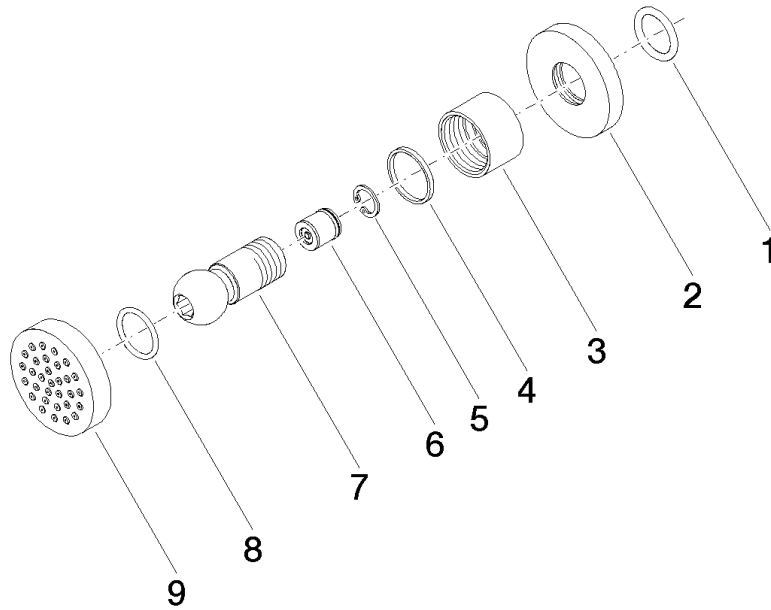

Body spray without volume control - Durabrass (23kt Gold)

TARA

28 528 979

- spray head Ø 55mm
- ball-joint pivotable through 25° (in any direction)
- HORIZONTAL RAIN, max. flow rate 7 l/min (at 3 bar)
- with anti-scale system
- rosette Ø 55 mm
- 1/2" connection

Fits: TARA, LISSÉ, VAIA, META

	Durabrass (23kt Gold)	28 528 979-09
	Chrome	28 528 979-00
	Brushed Platinum	28 528 979-06
	Platinum	28 528 979-08
	Dark Chrome	28 528 979-19
	Light Gold	28 528 979-26
	Brushed Light Gold	28 528 979-27
	Brushed Durabrass (23kt Gold)	28 528 979-28
	Matte Black	28 528 979-33
	Brushed Bronze	28 528 979-42
	Brushed Champagne (22kt Gold)	28 528 979-46
	Champagne (22kt Gold)	28 528 979-47
	Brushed Chrome	28 528 979-93
	Brushed Dark Platinum	28 528 979-99

Recommended miscellaneous

- Concealed wall elbow -** 35 085 970 90
- max. recess depth 163 mm
 - min. recess depth 90 mm

28 528 979

mm [inches]

Flow rate chart

Certificates

LGA_38652.

28 528 979

Spare parts list

No.	Item Number	Name	Quantity used	Delivery time
1	90 14 10 026 00 90	seal	1	2
2	09 27 22 019-09	092722019-09	1	60
3	09 23 30 026-09	nut	1	40
4	09 14 15 010 90	ring	1	2
5	09 16 01 014 90	ring	1	2
6	90 23 01 147 00 90	back-flow preventer	1	2
7	09 21 40 016-09	connection	1	40
8	09 14 10 015 90	seal	1	2
9	90 12 05 027 00-09	casing (completely)	1	-