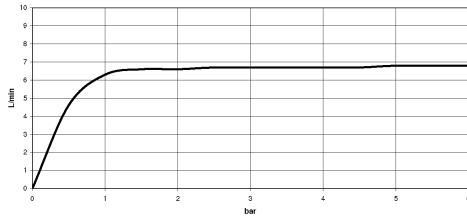

Body spray without volume control - Durabrass (23kt Gold)

TARA

28 528 979

- spray head Ø 55mm
- ball-joint pivotable through 25° (in any direction)
- HORIZONTAL RAIN, max. flow rate 7 l/min (at 3 bar)
- with anti-scale system
- rosette Ø 55 mm
- 1/2" connection

Recommended miscellaneous

- Concealed wall elbow -** 35 085 970 90
- max. recess depth 163 mm
 - min. recess depth 90 mm

28 528 979

mm [inches]

Flow rate chart

Certificates

LGA_38652.

28 528 979