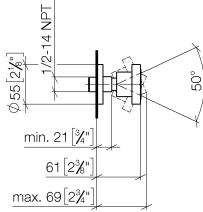

Body spray without volume control - Durabrass (23kt Gold)

TARA

28 528 979

- spray head Ø 55mm
- ball-joint pivotable through 25° (in any direction)
- HORIZONTAL RAIN, max. flow rate 7 l/min (at 3 bar)
- with anti-scale system
- rosette Ø 55 mm
- 1/2" connection

Recommended miscellaneous

- Concealed wall elbow -** 35 085 970 90
- max. recess depth 163 mm
 - min. recess depth 90 mm

28 528 979

mm [inches]

Flow rate chart

Certificates

LGA_38652.

28 528 979