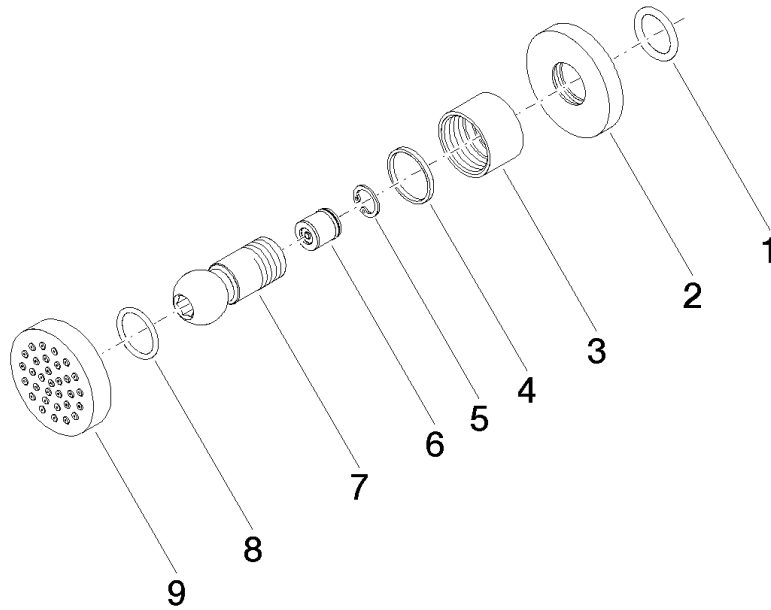

Body spray without volume control - Dark Chrome

TARA

28 528 979

- spray head Ø 55mm
- ball-joint pivotable through 25° (in any direction)
- HORIZONTAL RAIN, max. flow rate 7 l/min (at 3 bar)
- with anti-scale system
- rosette Ø 55 mm
- 1/2" connection

Fits: TARA, LISSÉ, VAIA, META

	Dark Chrome	28 528 979-19
	Chrome	28 528 979-00
	Brushed Platinum	28 528 979-06
	Platinum	28 528 979-08
	Durabronze (23kt Gold)	28 528 979-09
	Light Gold	28 528 979-26
	Brushed Light Gold	28 528 979-27
	Brushed Durabronze (23kt Gold)	28 528 979-28
	Matte Black	28 528 979-33
	Brushed Bronze	28 528 979-42
	Brushed Champagne (22kt Gold)	28 528 979-46
	Champagne (22kt Gold)	28 528 979-47
	Brushed Chrome	28 528 979-93
	Brushed Dark Platinum	28 528 979-99

Recommended miscellaneous

- Concealed wall elbow -** 35 085 970 90
- max. recess depth 163 mm
 - min. recess depth 90 mm

28 528 979

mm [inches]

Flow rate chart

Certificates

LGA_38652.

28 528 979

Spare parts list

No.	Item Number	Name	Quantity used	Delivery time
1	90 14 10 026 00 90	seal	1	2
2	09 27 22 019-19	rosette	1	20
3	09 23 30 026-19	nut	1	20
4	09 14 15 010 90	ring	1	2
5	09 16 01 014 90	ring	1	2
6	90 23 01 147 00 90	back-flow preventer	1	2
7	09 21 40 016-19	connection	1	20
8	09 14 10 015 90	seal	1	2
9	90 12 05 027 00-19	casing (completely)	1	20