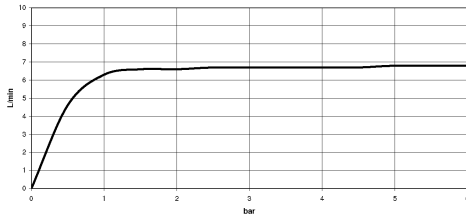

Recommended miscellaneous

- Concealed wall elbow -** 35 085 970 90
- max. recess depth 163 mm
 - min. recess depth 90 mm

28 528 979

mm [inches]

Flow rate chart

Certificates

LGA_38652.

28 528 979