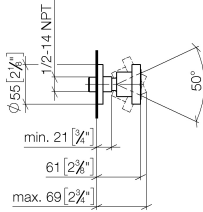

Body spray without volume control - Dark Chrome

TARA

28 528 979

- spray head Ø 55mm
- ball-joint pivotable through 25° (in any direction)
- HORIZONTAL RAIN, max. flow rate 7 l/min (at 3 bar)
- with anti-scale system
- rosette Ø 55 mm
- 1/2" connection

Fits: TARA, LISSÉ, VAIA, META

	Dark Chrome	28 528 979-19
	Chrome	28 528 979-00
	Brushed Platinum	28 528 979-06
	Platinum	28 528 979-08
	Durabronze (23kt Gold)	28 528 979-09
	Light Gold	28 528 979-26
	Brushed Light Gold	28 528 979-27
	Brushed Durabronze (23kt Gold)	28 528 979-28
	Matte Black	28 528 979-33
	Brushed Bronze	28 528 979-42
	Brushed Champagne (22kt Gold)	28 528 979-46
	Champagne (22kt Gold)	28 528 979-47
	Brushed Chrome	28 528 979-93
	Brushed Dark Platinum	28 528 979-99

Recommended miscellaneous

- Concealed wall elbow -** 35 085 970 90
- max. recess depth 163 mm
 - min. recess depth 90 mm

28 528 979

mm [inches]

Flow rate chart

Certificates

LGA_38652.

28 528 979