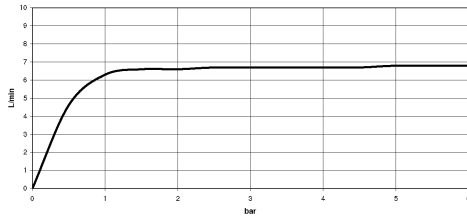

Recommended miscellaneous

- Concealed wall elbow -** 35 085 970 90
- min. recess depth 90 mm
 - max. recess depth 163 mm

28 528 979

mm [inches]

Flow rate chart

Certificates

LGA_38652.

28 528 979