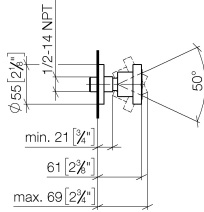

Body spray without volume control - Light Gold

TARA

28 528 979

- spray head Ø 55mm
- ball-joint pivotable through 25° (in any direction)
- HORIZONTAL RAIN, max. flow rate 7 l/min (at 3 bar)
- with anti-scale system
- rosette Ø 55 mm
- 1/2" connection

Recommended miscellaneous

- Concealed wall elbow -** 35 085 970 90
- min. recess depth 90 mm
 - max. recess depth 163 mm

28 528 979

mm [inches]

Flow rate chart

Certificates

LGA_38652.

28 528 979