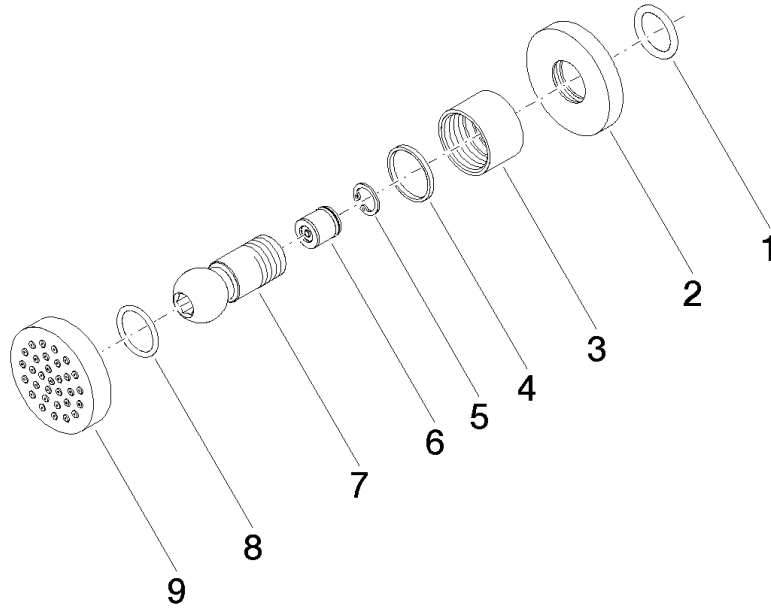

Body spray without volume control - Light Gold

TARA

28 528 979

- spray head Ø 55mm
- ball-joint pivotable through 25° (in any direction)
- HORIZONTAL RAIN, max. flow rate 7 l/min (at 3 bar)
- with anti-scale system
- rosette Ø 55 mm
- 1/2" connection

Fits: TARA, LISSÉ, VAIA, META

	Light Gold	28 528 979-26
	Chrome	28 528 979-00
	Brushed Platinum	28 528 979-06
	Platinum	28 528 979-08
	Durabrand (23kt Gold)	28 528 979-09
	Dark Chrome	28 528 979-19
	Brushed Light Gold	28 528 979-27
	Brushed Durabrand (23kt Gold)	28 528 979-28
	Matte Black	28 528 979-33
	Brushed Bronze	28 528 979-42
	Brushed Champagne (22kt Gold)	28 528 979-46
	Champagne (22kt Gold)	28 528 979-47
	Brushed Chrome	28 528 979-93
	Brushed Dark Platinum	28 528 979-99

Recommended miscellaneous

- Concealed wall elbow -** 35 085 970 90
- min. recess depth 90 mm
 - max. recess depth 163 mm

28 528 979

mm [inches]

Flow rate chart

Certificates

LGA_38652.

28 528 979

Spare parts list

No.	Item Number	Name	Quantity used	Delivery time
1	90 14 10 026 00 90	seal	1	2
2	09 27 22 019-26	rosette	1	60
3	09 23 30 026-26	nut	1	60
4	09 14 15 010 90	ring	1	2
5	09 16 01 014 90	ring	1	2
6	90 23 01 147 00 90	back-flow preventer	1	2
7	09 21 40 016-26	connection	1	60
8	09 14 10 015 90	seal	1	2
9	90 12 05 027 00-26	casing (completely)	1	30