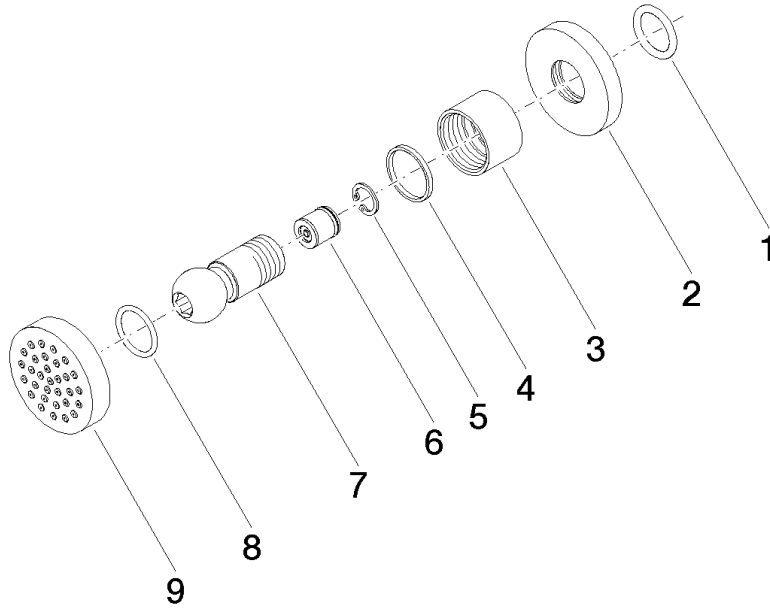

Body spray without volume control - Brushed Light Gold

TARA

28 528 979

- spray head Ø 55mm
- ball-joint pivotable through 25° (in any direction)
- HORIZONTAL RAIN, max. flow rate 7 l/min (at 3 bar)
- with anti-scale system
- rosette Ø 55 mm
- 1/2" connection

Fits: TARA, LISSÉ, VAIA, META

	Brushed Light Gold	28 528 979-27
	Chrome	28 528 979-00
	Brushed Platinum	28 528 979-06
	Platinum	28 528 979-08
	Durabrand (23kt Gold)	28 528 979-09
	Dark Chrome	28 528 979-19
	Light Gold	28 528 979-26
	Brushed Durabrand (23kt Gold)	28 528 979-28
	Matte Black	28 528 979-33
	Brushed Bronze	28 528 979-42
	Brushed Champagne (22kt Gold)	28 528 979-46
	Champagne (22kt Gold)	28 528 979-47
	Brushed Chrome	28 528 979-93
	Brushed Dark Platinum	28 528 979-99

Recommended miscellaneous

- Concealed wall elbow -** 35 085 970 90
- min. recess depth 90 mm
 - max. recess depth 163 mm

28 528 979

mm [inches]

Flow rate chart

Certificates

LGA_38652.

28 528 979

Spare parts list

No.	Item Number	Name	Quantity used	Delivery time
1	90 14 10 026 00 90	seal	1	2
2	09 27 22 019-27	rosette	1	60
3	09 23 30 026-27	nut	1	60
4	09 14 15 010 90	ring	1	2
5	09 16 01 014 90	ring	1	2
6	90 23 01 147 00 90	back-flow preventer	1	2
7	09 21 40 016-27	connection	1	60
8	09 14 10 015 90	seal	1	2
9	90 12 05 027 00-27	casing (completely)	1	30