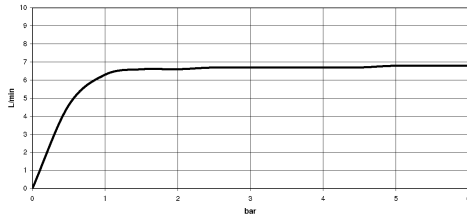

Body spray without volume control - Brushed Light Gold

TARA

28 528 979

- spray head Ø 55mm
- ball-joint pivotable through 25° (in any direction)
- HORIZONTAL RAIN, max. flow rate 7 l/min (at 3 bar)
- with anti-scale system
- rosette Ø 55 mm
- 1/2" connection

Recommended miscellaneous

- Concealed wall elbow -** 35 085 970 90
- min. recess depth 90 mm
 - max. recess depth 163 mm

28 528 979

mm [inches]

Flow rate chart

Certificates

LGA_38652.

28 528 979