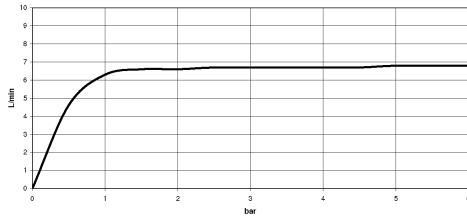

Recommended miscellaneous

- Concealed wall elbow -** 35 085 970 90
- max. recess depth 163 mm
 - min. recess depth 90 mm

28 528 979

mm [inches]

Flow rate chart

Certificates

LGA_38652.

28 528 979