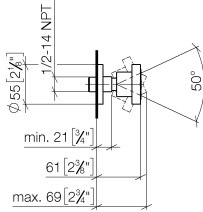

Body spray without volume control - Matte Black

TARA

28 528 979

- spray head Ø 55mm
- ball-joint pivotable through 25° (in any direction)
- HORIZONTAL RAIN, max. flow rate 7 l/min (at 3 bar)
- with anti-scale system
- rosette Ø 55 mm
- 1/2" connection

Recommended miscellaneous

- Concealed wall elbow -** 35 085 970 90
- max. recess depth 163 mm
 - min. recess depth 90 mm

28 528 979

mm [inches]

Flow rate chart

Certificates

LGA_38652.

28 528 979

Spare parts list

No.	Item Number	Name	Quantity used	Delivery time
1	90 14 10 026 00 90	seal	1	2
2	09 27 22 019-33	rosette	1	30
3	09 23 30 026-33	nut	1	30
4	09 14 15 010 90	ring	1	2
5	09 16 01 014 90	ring	1	2
6	90 23 01 147 00 90	back-flow preventer	1	2
7	09 21 40 016-33	connection	1	30
8	09 14 10 015 90	seal	1	2
9	90 12 05 027 00-33	casing (completely)	1	30