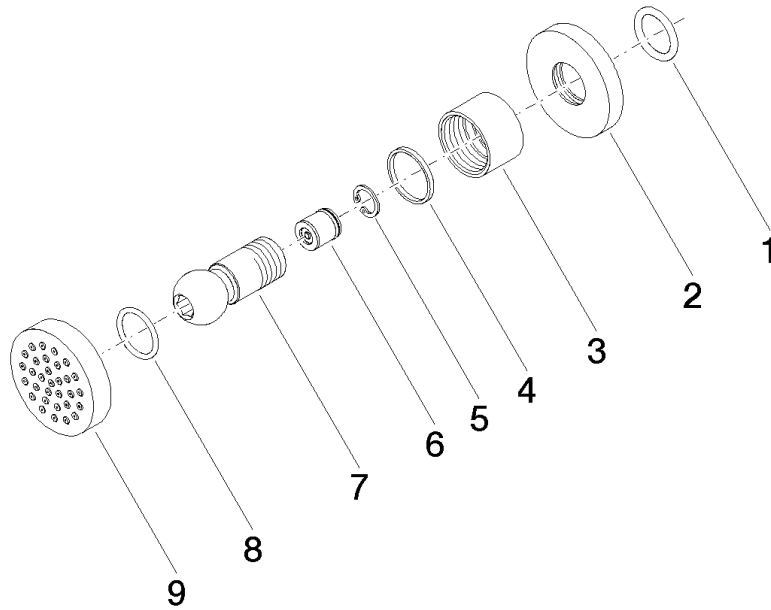

Body spray without volume control - Matte Black

TARA

28 528 979

- spray head Ø 55mm
- ball-joint pivotable through 25° (in any direction)
- HORIZONTAL RAIN, max. flow rate 7 l/min (at 3 bar)
- with anti-scale system
- rosette Ø 55 mm
- 1/2" connection

Fits: TARA, LISSÉ, VAIA, META

	Matte Black	28 528 979-33
	Chrome	28 528 979-00
	Brushed Platinum	28 528 979-06
	Platinum	28 528 979-08
	Durabrand (23kt Gold)	28 528 979-09
	Dark Chrome	28 528 979-19
	Light Gold	28 528 979-26
	Brushed Light Gold	28 528 979-27
	Brushed Durabrand (23kt Gold)	28 528 979-28
	Brushed Bronze	28 528 979-42
	Brushed Champagne (22kt Gold)	28 528 979-46
	Champagne (22kt Gold)	28 528 979-47
	Brushed Chrome	28 528 979-93
	Brushed Dark Platinum	28 528 979-99

Recommended miscellaneous

- Concealed wall elbow -** 35 085 970 90
- max. recess depth 163 mm
 - min. recess depth 90 mm

28 528 979

mm [inches]

Flow rate chart

Certificates

LGA_38652.

28 528 979

Spare parts list

No.	Item Number	Name	Quantity used	Delivery time
1	90 14 10 026 00 90	seal	1	2
2	09 27 22 019-33	rosette	1	30
3	09 23 30 026-33	nut	1	30
4	09 14 15 010 90	ring	1	2
5	09 16 01 014 90	ring	1	2
6	90 23 01 147 00 90	back-flow preventer	1	2
7	09 21 40 016-33	connection	1	30
8	09 14 10 015 90	seal	1	2
9	90 12 05 027 00-33	casing (completely)	1	30