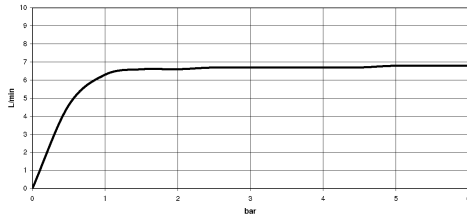

**Body spray without volume control - Champagne (22kt Gold)**

TARA

28 528 979

- spray head Ø 55mm
- ball-joint pivotable through 25° (in any direction)
- HORIZONTAL RAIN, max. flow rate 7 l/min (at 3 bar)
- with anti-scale system
- rosette Ø 55 mm
- 1/2" connection

**Recommended miscellaneous**

- Concealed wall elbow -** 35 085 970 90
- max. recess depth 163 mm
  - min. recess depth 90 mm

28 528 979

mm [inches]

### Flow rate chart