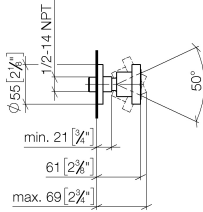

**Body spray without volume control - Champagne (22kt Gold)**

TARA

28 528 979

- spray head Ø 55mm
- ball-joint pivotable through 25° (in any direction)
- HORIZONTAL RAIN, max. flow rate 7 l/min (at 3 bar)
- with anti-scale system
- rosette Ø 55 mm
- 1/2" connection

**Recommended miscellaneous**

- Concealed wall elbow -** 35 085 970 90
- max. recess depth 163 mm
  - min. recess depth 90 mm

28 528 979

mm [inches]

### Flow rate chart