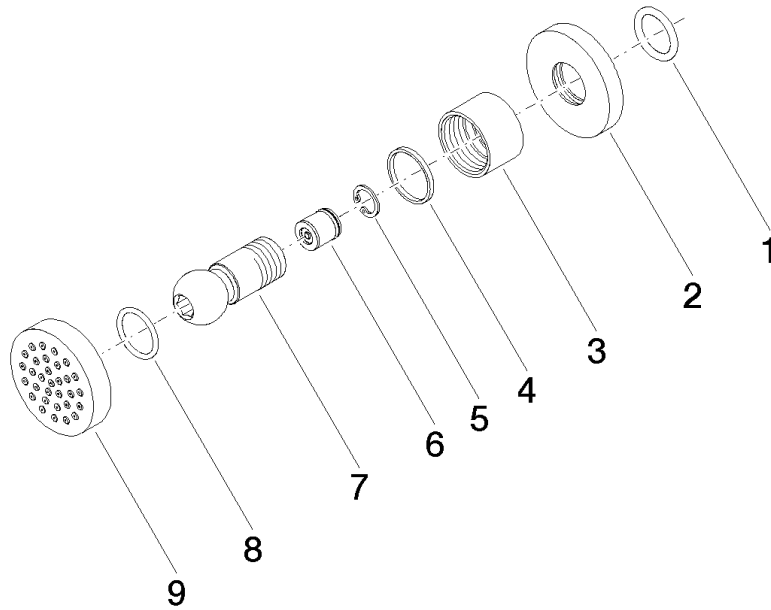

**Body spray without volume control - Champagne (22kt Gold)**

TARA

28 528 979

- spray head Ø 55mm
- ball-joint pivotable through 25° (in any direction)
- HORIZONTAL RAIN, max. flow rate 7 l/min (at 3 bar)
- with anti-scale system
- rosette Ø 55 mm
- 1/2" connection

**Recommended miscellaneous**

- Concealed wall elbow -** 35 085 970 90
- max. recess depth 163 mm
  - min. recess depth 90 mm

28 528 979

mm [inches]

### Flow rate chart

### Certificates

LGA\_38652.

28 528 979

Spare parts list

No.	Item Number	Name	Quantity used	Delivery time
1	90 14 10 026 00 90	seal	1	2
2	09 27 22 019-47	rosette	1	30
3	09 23 30 026-47	nut	1	30
4	09 14 15 010 90	ring	1	2
5	09 16 01 014 90	ring	1	2
6	90 23 01 147 00 90	back-flow preventer	1	2
7	09 21 40 016-47	connection	1	30
8	09 14 10 015 90	seal	1	2
9	90 12 05 027 00-47	casing ( completely )	1	60