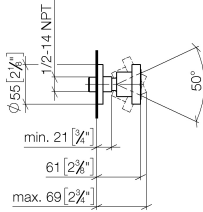

Body spray without volume control - Brushed Dark Platinum

TARA

28 528 979

- spray head Ø 55mm
- ball-joint pivotable through 25° (in any direction)
- HORIZONTAL RAIN, max. flow rate 7 l/min (at 3 bar)
- with anti-scale system
- rosette Ø 55 mm
- 1/2" connection

Recommended miscellaneous

- Concealed wall elbow -** 35 085 970 90
- max. recess depth 163 mm
 - min. recess depth 90 mm

28 528 979

mm [inches]

Flow rate chart

Certificates

LGA_38652.

28 528 979