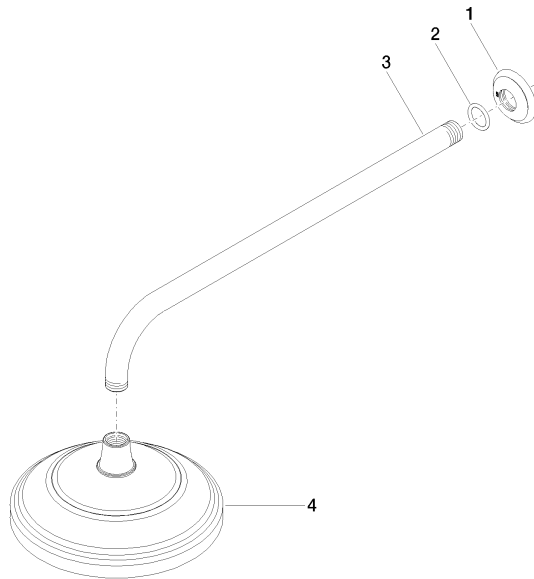

**MADISON Rain shower with wall fixing FlowReduce 200 mm - Brushed  
Platinum**

MADISON

28 544 977

- 435mm projection
- rain shower Ø 200 mm
- rain flow
- max. flow 7 l/min
- Function from: 6.5 l/min
- rosette Ø 55 mm
- 1/2" connection
- with anti-scale system
- This product can help a building meet the requirements of Green Building Rating Systems, e.g. LEED®, BREEAM®, DGNB

	Brushed Platinum	28 544 977-06
	Chrome	28 544 977-00
	Platinum	28 544 977-08
	Durabrace (23kt Gold)	28 544 977-09
	Brushed Durabrace (23kt Gold)	28 544 977-28
	Brushed Dark Platinum	28 544 977-99

28 544 977  
mm [inches]

**Flow rate chart**

**Certificates**

LGA\_38654.

28 544 977

Parts for other  
finishes can be found  
here: [Chrome](#)

### Spare parts list

No.	Item Number	Name	Quantity used	Delivery time
1	09 27 35 003-06	rosette	1	10
2	90 14 10 026 00 90	seal	1	2
3	09 11 03 017-06	connection	1	10
4	90 12 05 038 20-06	shower	1	10