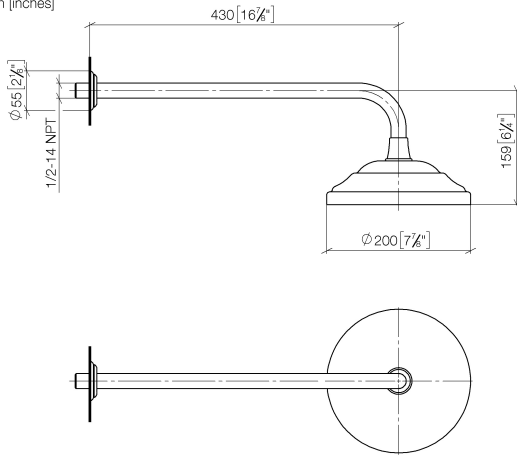

**MADISON Rain shower with wall fixing FlowReduce 200 mm - Brushed  
Platinum**

MADISON

28 544 977

- 435mm projection
- rain shower Ø 200 mm
- rain flow
- max. flow 7 l/min
- Function from: 6.5 l/min
- rosette Ø 55 mm
- 1/2" connection
- with anti-scale system
- This product can help a building meet the requirements of Green Building Rating Systems, e.g. LEED®, BREEAM®, DGNB

	Brushed Platinum	28 544 977-06
	Chrome	28 544 977-00
	Platinum	28 544 977-08
	Durabrace (23kt Gold)	28 544 977-09
	Brushed Durabrace (23kt Gold)	28 544 977-28
	Brushed Dark Platinum	28 544 977-99

28 544 977  
mm [inches]

### Spare parts list

No.	Item Number	Name	Quantity used	Delivery time
1	09 27 35 003-06	rosette	1	10
2	90 14 10 026 00 90	seal	1	2
3	09 11 03 017-06	connection	1	10
4	90 12 05 038 20-06	shower	1	10