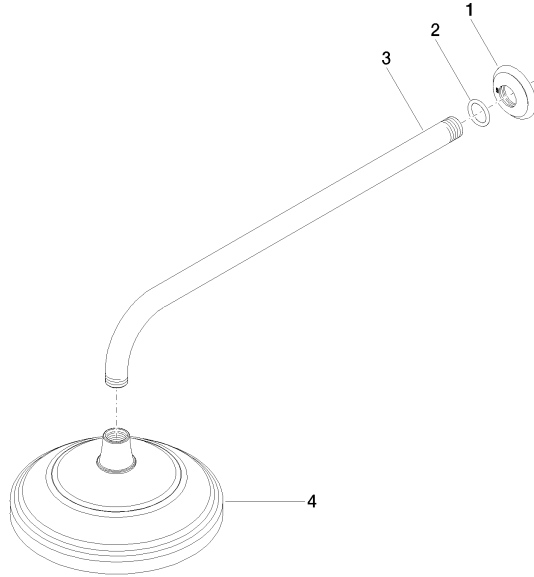

MADISON Rain shower with wall fixing FlowReduce 200 mm - Durabronss (23kt Gold)

MADISON

28 544 977

- 435mm projection
- rain shower Ø 200 mm
- rain flow
- max. flow 7 l/min
- Function from: 6.5 l/min
- rosette Ø 55 mm
- 1/2" connection
- with anti-scale system
- This product can help a building meet the requirements of Green Building Rating Systems, e.g. LEED®, BREEAM®, DGNB

	Durabronss (23kt Gold)	28 544 977-09
	Chrome	28 544 977-00
	Brushed Platinum	28 544 977-06
	Platinum	28 544 977-08
	Brushed Durabronss (23kt Gold)	28 544 977-28
	Brushed Dark Platinum	28 544 977-99

28 544 977
mm [inches]

Flow rate chart

Certificates

LGA_38654.

28 544 977

Parts for other finishes can be found here: [Chrome](#)

Spare parts list

No.	Item Number	Name	Quantity used	Delivery time
1	09 27 35 003-09	rosette	1	40
2	90 14 10 026 00 90	seal	1	2
3	09 11 03 017-09	connection	1	40
4	90 12 05 038 20-09	shower	1	40