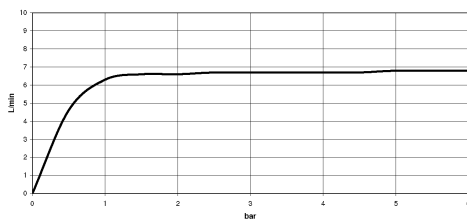

MADISON Rain shower with wall fixing FlowReduce 200 mm - Durabronss (23kt Gold)

MADISON

28 544 977

- 435mm projection
- rain shower Ø 200 mm
- rain flow
- max. flow 7 l/min
- Function from: 6.5 l/min
- rosette Ø 55 mm
- 1/2" connection
- with anti-scale system
- This product can help a building meet the requirements of Green Building Rating Systems, e.g. LEED®, BREEAM®, DGNB

	Durabronss (23kt Gold)	28 544 977-09
	Chrome	28 544 977-00
	Brushed Platinum	28 544 977-06
	Platinum	28 544 977-08
	Brushed Durabronss (23kt Gold)	28 544 977-28
	Brushed Dark Platinum	28 544 977-99

28 544 977
mm [inches]

Flow rate chart

Certificates

LGA_38654.

28 544 977

Parts for other finishes can be found here: [Chrome](#)

Spare parts list

No.	Item Number	Name	Quantity used	Delivery time
1	09 27 35 003-09	rosette	1	40
2	90 14 10 026 00 90	seal	1	2
3	09 11 03 017-09	connection	1	40
4	90 12 05 038 20-09	shower	1	40