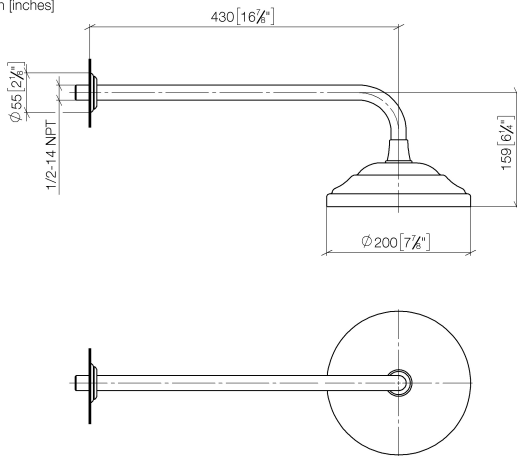

MADISON Rain shower with wall fixing FlowReduce 200 mm - Durabronss (23kt Gold)

MADISON

28 544 977

- 435mm projection
- rain shower Ø 200 mm
- rain flow
- max. flow 7 l/min
- Function from: 6.5 l/min
- rosette Ø 55 mm
- 1/2" connection
- with anti-scale system
- This product can help a building meet the requirements of Green Building Rating Systems, e.g. LEED®, BREEAM®, DGNB

	Durabronss (23kt Gold)	28 544 977-09
	Chrome	28 544 977-00
	Brushed Platinum	28 544 977-06
	Platinum	28 544 977-08
	Brushed Durabronss (23kt Gold)	28 544 977-28
	Brushed Dark Platinum	28 544 977-99

28 544 977
mm [inches]

Flow rate chart

Certificates

LGA_38654.

28 544 977

Parts for other finishes can be found here: [Chrome](#)

Spare parts list

No.	Item Number	Name	Quantity used	Delivery time
1	09 27 35 003-09	rosette	1	40
2	90 14 10 026 00 90	seal	1	2
3	09 11 03 017-09	connection	1	40
4	90 12 05 038 20-09	shower	1	40