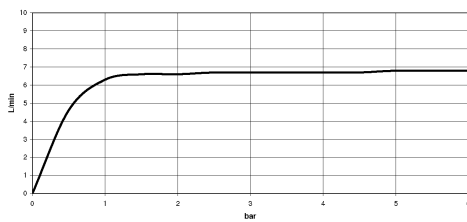

**MADISON Rain shower with wall fixing FlowReduce 200 mm - Brushed
Durabron (23kt Gold)**

MADISON

28 544 977

- 435mm projection
- rain shower Ø 200 mm
- rain flow
- max. flow 7 l/min
- Function from: 6.5 l/min
- rosette Ø 55 mm
- 1/2" connection
- with anti-scale system
- This product can help a building meet the requirements of Green Building Rating Systems, e.g. LEED®, BREEAM®, DGNB

	Brushed Durabron (23kt Gold)	28 544 977-28
	Chrome	28 544 977-00
	Brushed Platinum	28 544 977-06
	Platinum	28 544 977-08
	Durabron (23kt Gold)	28 544 977-09
	Brushed Dark Platinum	28 544 977-99

MADISON Rain shower with wall fixing FlowReduce 200 mm - Brushed Durabronz (23kt Gold)

MADISON

28 544 977
mm [inches]

Flow rate chart

Certificates

LGA_38654.

28 544 977

Parts for other
finishes can be found
here: [Chrome](#)

Spare parts list

No.	Item Number	Name	Quantity used	Delivery time
1	09 27 35 003-28	rosette	1	60
2	90 14 10 026 00 90	seal	1	2
3	09 11 03 017-28	connection	1	60
4	90 12 05 038 20-28	shower	1	20