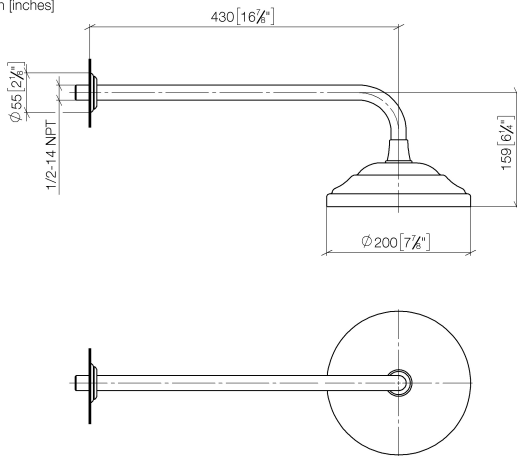

**MADISON Rain shower with wall fixing FlowReduce 200 mm - Brushed
Durabron (23kt Gold)**

MADISON

28 544 977

- 435mm projection
- rain shower Ø 200 mm
- rain flow
- max. flow 7 l/min
- Function from: 6.5 l/min
- rosette Ø 55 mm
- 1/2" connection
- with anti-scale system
- This product can help a building meet the requirements of Green Building Rating Systems, e.g. LEED®, BREEAM®, DGNB

	Brushed Durabron (23kt Gold)	28 544 977-28
	Chrome	28 544 977-00
	Brushed Platinum	28 544 977-06
	Platinum	28 544 977-08
	Durabron (23kt Gold)	28 544 977-09
	Brushed Dark Platinum	28 544 977-99

MADISON Rain shower with wall fixing FlowReduce 200 mm - Brushed Durabronz (23kt Gold)

MADISON

28 544 977
mm [inches]

Flow rate chart

Certificates

LGA_38654.

28 544 977

Parts for other
finishes can be found
here: [Chrome](#)

Spare parts list

No.	Item Number	Name	Quantity used	Delivery time
1	09 27 35 003-28	rosette	1	60
2	90 14 10 026 00 90	seal	1	2
3	09 11 03 017-28	connection	1	60
4	90 12 05 038 20-28	shower	1	20