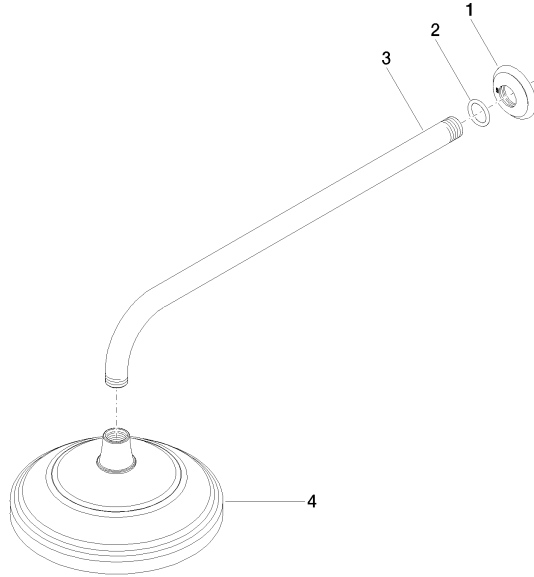

**MADISON Rain shower with wall fixing FlowReduce 200 mm - Brushed
Durabron (23kt Gold)**

MADISON

28 544 977

- 435mm projection
- rain shower Ø 200 mm
- rain flow
- max. flow 7 l/min
- Function from: 6.5 l/min
- rosette Ø 55 mm
- 1/2" connection
- with anti-scale system
- This product can help a building meet the requirements of Green Building Rating Systems, e.g. LEED®, BREEAM®, DGNB

	Brushed Durabron (23kt Gold)	28 544 977-28
	Chrome	28 544 977-00
	Brushed Platinum	28 544 977-06
	Platinum	28 544 977-08
	Durabron (23kt Gold)	28 544 977-09
	Brushed Dark Platinum	28 544 977-99

MADISON Rain shower with wall fixing FlowReduce 200 mm - Brushed Durabronz (23kt Gold)

MADISON

28 544 977
mm [inches]

Flow rate chart

Certificates

LGA_38654.

28 544 977

Parts for other
finishes can be found
here: [Chrome](#)

Spare parts list

No.	Item Number	Name	Quantity used	Delivery time
1	09 27 35 003-28	rosette	1	60
2	90 14 10 026 00 90	seal	1	2
3	09 11 03 017-28	connection	1	60
4	90 12 05 038 20-28	shower	1	20