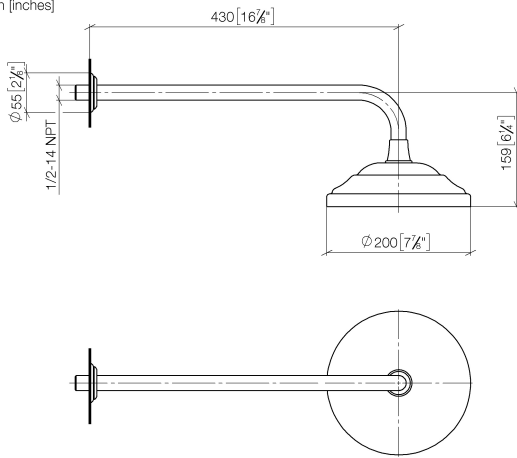

MADISON Rain shower with wall fixing FlowReduce 200 mm - Brushed Dark Platinum

MADISON

28 544 977

- 435mm projection
- rain shower Ø 200 mm
- rain flow
- max. flow 7 l/min
- Function from: 6.5 l/min
- rosette Ø 55 mm
- 1/2" connection
- with anti-scale system
- This product can help a building meet the requirements of Green Building Rating Systems, e.g. LEED®, BREEAM®, DGNB

	Brushed Dark Platinum	28 544 977-99
	Chrome	28 544 977-00
	Brushed Platinum	28 544 977-06
	Platinum	28 544 977-08
	Durabrand (23kt Gold)	28 544 977-09
	Brushed Durabrand (23kt Gold)	28 544 977-28

28 544 977
mm [inches]

Flow rate chart

Certificates

LGA_38654.

28 544 977
Parts for other
finishes can be found
here: Chrome

Spare parts list

No.	Item Number	Name	Quantity used	Delivery time
1	09 27 35 003-99	rosette	1	30
2	90 14 10 026 00 90	seal	1	2
3	09 11 03 017-99	connection	1	30
4	90 12 05 038 20-99	shower	1	30