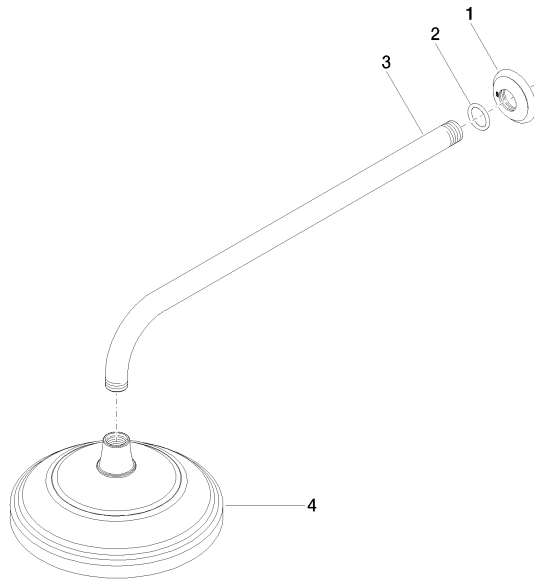

MADISON Rain shower with wall fixing FlowReduce 200 mm - Brushed Dark Platinum

MADISON

28 544 977

- 435mm projection
- rain shower Ø 200 mm
- rain flow
- max. flow 7 l/min
- Function from: 6.5 l/min
- rosette Ø 55 mm
- 1/2" connection
- with anti-scale system
- This product can help a building meet the requirements of Green Building Rating Systems, e.g. LEED®, BREEAM®, DGNB

	Brushed Dark Platinum	28 544 977-99
	Chrome	28 544 977-00
	Brushed Platinum	28 544 977-06
	Platinum	28 544 977-08
	Durabrand (23kt Gold)	28 544 977-09
	Brushed Durabrand (23kt Gold)	28 544 977-28

28 544 977
mm [inches]

Flow rate chart

Certificates

LGA_38654.

28 544 977
Parts for other
finishes can be found
here: Chrome

Spare parts list

No.	Item Number	Name	Quantity used	Delivery time
1	09 27 35 003-99	rosette	1	30
2	90 14 10 026 00 90	seal	1	2
3	09 11 03 017-99	connection	1	30
4	90 12 05 038 20-99	shower	1	30