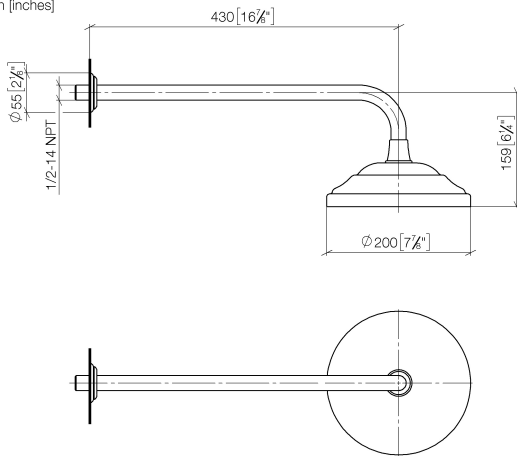

MADISON Rain shower with wall fixing 200 mm - Brushed Durabrand (23kt Gold)

MADISON

28 545 977

- 435mm projection
- rain shower Ø 200 mm
- PURE RAIN, max. flow rate 14 l/min (at 3 bar)
- Function from: 8 l/min
- rosette Ø 55 mm
- 1/2" connection
- with anti-scale system

	Brushed Durabrand (23kt Gold)	28 545 977-28
	Chrome	28 545 977-00
	brushed chrome	28 545 977-93
	Brushed Platinum	28 545 977-06
	Platinum	28 545 977-08
	Durabrand (23kt Gold)	28 545 977-09
	Brushed Dark Platinum	28 545 977-99

Recommended miscellaneous

- Concealed wall elbow -** 35 085 970 90
- max. recess depth 163 mm
 - min. recess depth 90 mm

28 545 977
mm [inches]

Flow rate chart

Certificates

DVGW_DW- LGA_38654.
6517DN0118.

28 545 977

Spare parts list

No.	Item Number	Name	Quantity used	Delivery time
1	09 27 35 003-28	rosette	1	60
2	90 14 10 026 00 90	seal	1	2
3	09 11 03 017-28	connection	1	60
4	28 535 977-28	shower	1	60