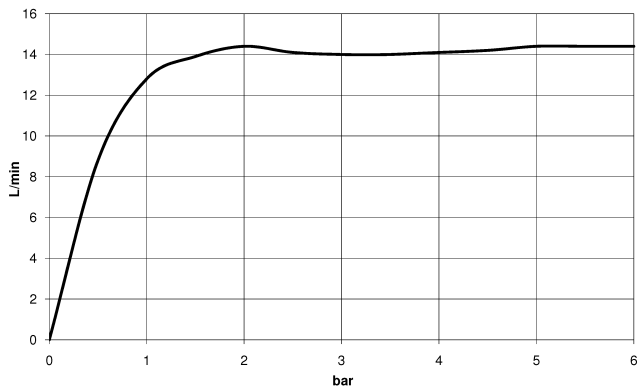

MADISON Rain shower with wall fixing 200 mm - Brushed Durabrand (23kt Gold)

MADISON

28 545 977

- 435mm projection
- rain shower Ø 200 mm
- PURE RAIN, max. flow rate 14 l/min (at 3 bar)
- Function from: 8 l/min
- rosette Ø 55 mm
- 1/2" connection
- with anti-scale system

Recommended miscellaneous

- Concealed wall elbow -** 35 085 970 90
- max. recess depth 163 mm
 - min. recess depth 90 mm

28 545 977
mm [inches]

Flow rate chart

Certificates

DVGW_DW- LGA_38654.
6517DN0118.

28 545 977

Spare parts list

No.	Item Number	Name	Quantity used	Delivery time
1	09 27 35 003-28	rosette	1	60
2	90 14 10 026 00 90	seal	1	2
3	09 11 03 017-28	connection	1	60
4	28 535 977-28	shower	1	60