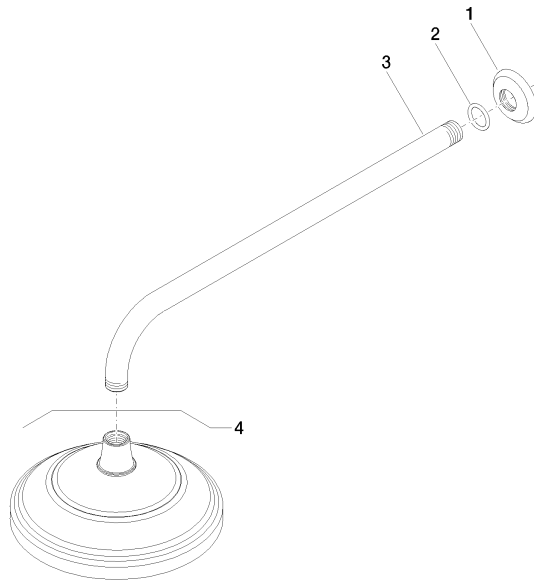

MADISON Rain shower with wall fixing 200 mm - Brushed Durabrand (23kt Gold)

MADISON

28 545 977

- 435mm projection
- rain shower Ø 200 mm
- PURE RAIN, max. flow rate 14 l/min (at 3 bar)
- Function from: 8 l/min
- rosette Ø 55 mm
- 1/2" connection
- with anti-scale system

Recommended miscellaneous

- Concealed wall elbow -** 35 085 970 90
- max. recess depth 163 mm
 - min. recess depth 90 mm

28 545 977
mm [inches]

Flow rate chart

Certificates

DVGW_DW- LGA_38654.
6517DN0118.

28 545 977

Spare parts list

No.	Item Number	Name	Quantity used	Delivery time
1	09 27 35 003-28	rosette	1	60
2	90 14 10 026 00 90	seal	1	2
3	09 11 03 017-28	connection	1	60
4	28 535 977-28	shower	1	60