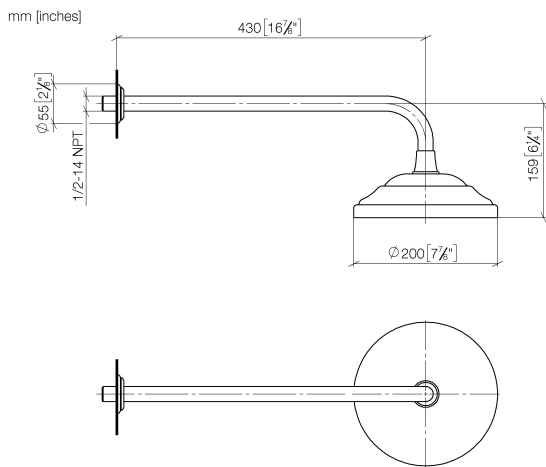

28 545 977

- 435mm projection
- rain shower Ø 200 mm
- PURE RAIN, max. flow rate 14 l/min (at 3 bar)
- Function from: 8 l/min
- rosette Ø 55 mm
- 1/2" connection
- with anti-scale system

	brushed chrome	28 545 977-93
	Chrome	28 545 977-00
	Brushed Platinum	28 545 977-06
	Platinum	28 545 977-08
	Durabass (23kt Gold)	28 545 977-09
	Brushed Durabass (23kt Gold)	28 545 977-28
	Brushed Dark Platinum	28 545 977-99

28 545 977

**Flow rate chart**

**Certificates**

IAPMO\_4976 (2).      DVGW\_DW-      LGA\_38654.  
6517DN0118.

28 545 977

Parts for other finishes can be found here: [Chrome](#)

### Spare parts list

No.	Item Number	Name	Quantity used	Delivery time
1	09 27 35 003-93	rosette	1	60
2	90 14 10 026 00 90	seal	1	2
3	09 11 03 017-93	connection	1	60
4	28 535 977-93	shower	1	-

Spare part can no longer be ordered, please order the replacement item