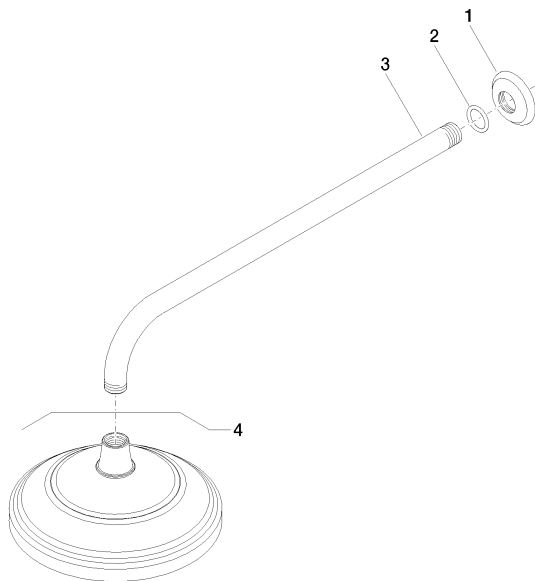

28 545 977

- 435mm projection
- rain shower Ø 200 mm
- PURE RAIN, max. flow rate 14 l/min (at 3 bar)
- Function from: 8 l/min
- rosette Ø 55 mm
- 1/2" connection
- with anti-scale system

	brushed chrome	28 545 977-93
	Chrome	28 545 977-00
	Brushed Platinum	28 545 977-06
	Platinum	28 545 977-08
	Durabass (23kt Gold)	28 545 977-09
	Brushed Durabass (23kt Gold)	28 545 977-28
	Brushed Dark Platinum	28 545 977-99

28 545 977

**Flow rate chart**

**Certificates**

IAPMO\_4976 (2).      DVGW\_DW-      LGA\_38654.  
6517DN0118.

28 545 977

Parts for other finishes can be found here: [Chrome](#)

### Spare parts list

No.	Item Number	Name	Quantity used	Delivery time
1	09 27 35 003-93	rosette	1	60
2	90 14 10 026 00 90	seal	1	2
3	09 11 03 017-93	connection	1	60
4	28 535 977-93	shower	1	-

Spare part can no longer be ordered, please order the replacement item