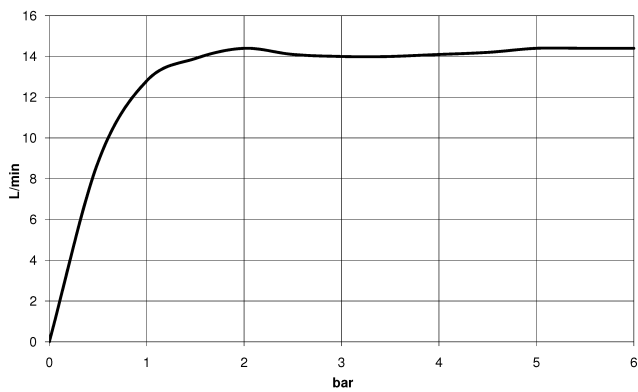

28 545 977

- 435mm projection
- rain shower Ø 200 mm
- PURE RAIN, max. flow rate 14 l/min (at 3 bar)
- Function from: 8 l/min
- rosette Ø 55 mm
- 1/2" connection
- with anti-scale system

	brushed chrome	28 545 977-93
	Chrome	28 545 977-00
	Brushed Platinum	28 545 977-06
	Platinum	28 545 977-08
	Durabass (23kt Gold)	28 545 977-09
	Brushed Durabass (23kt Gold)	28 545 977-28
	Brushed Dark Platinum	28 545 977-99

28 545 977

**Flow rate chart**

**Certificates**

IAPMO\_4976 (2).      DVGW\_DW-      LGA\_38654.  
6517DN0118.

28 545 977

Parts for other finishes can be found here: [Chrome](#)