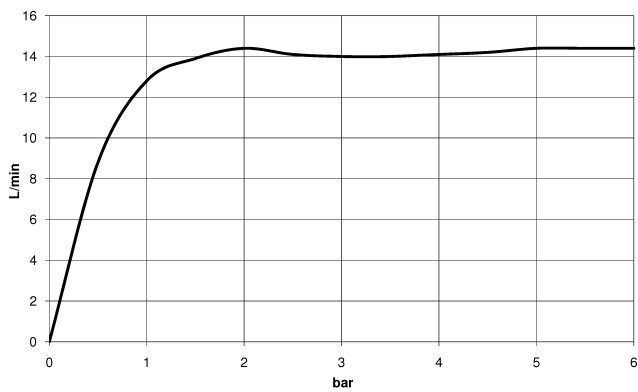

28 545 977

- 435mm projection
- rain shower Ø 200 mm
- PURE RAIN, max. flow rate 14 l/min (at 3 bar)
- Function from: 8 l/min
- rosette Ø 55 mm
- 1/2" connection
- with anti-scale system

	Brushed Dark Platinum	28 545 977-99
	Chrome	28 545 977-00
	brushed chrome	28 545 977-93
	Brushed Platinum	28 545 977-06
	Platinum	28 545 977-08
	Durabress (23kt Gold)	28 545 977-09
	Brushed Durabress (23kt Gold)	28 545 977-28

Recommended miscellaneous

- Concealed wall elbow -** 35 085 970 90
- max. recess depth 163 mm
 - min. recess depth 90 mm

28 545 977

Flow rate chart

Certificates

DVGW_DW- LGA_38654.
6517DN0118.

28 545 977

Spare parts list