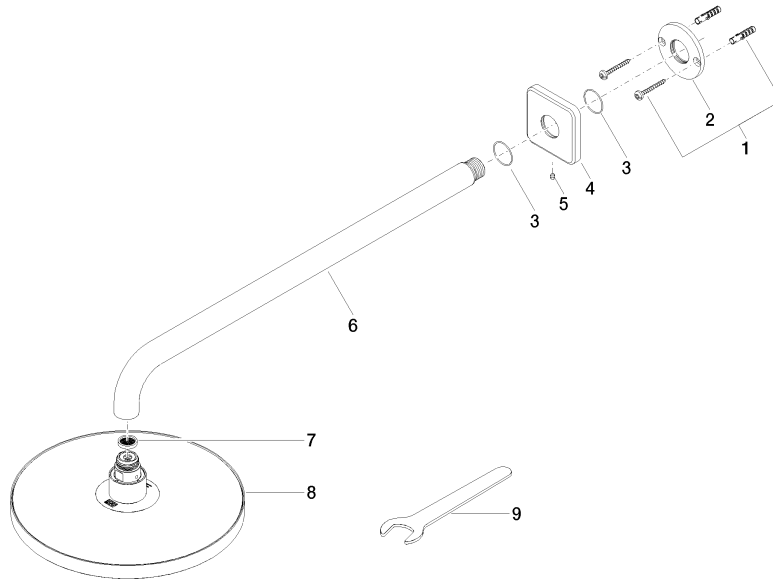

Rain shower with wall fixing FlowReduce 220 mm - Brushed Durabronze (23kt Gold)

IMO

28 648 670

- 450mm projection
- rain shower Ø 220 mm
- rain flow
- max. flow 7 l/min
- Function from: 6 l/min
- rosette 65 x 65 mm
- 1/2" connection
- with anti-scale system
- quick clearing
- This product can help a building meet the requirements of Green Building Rating Systems, e.g. LEED®, BREEAM®, DGNB

Rain shower with wall fixing FlowReduce 220 mm - Brushed Durabronze (23kt Gold)

IMO

28 648 670  
mm [inches]

Flow rate chart

Certificates

LGA\_38655.

28 648 670  
Parts for other  
finishes can be found  
here: Chrome

### Spare parts list

No.	Item Number	Name	Quantity used	Delivery time
1	04 30 31 032 00 90	fixing set	1	2
2	09 17 20 120 90	holder	1	2
3	09 14 10 150 90	seal	1	2
4	09 27 67 015-28	rosette	1	20
5	90 31 11 038 00 90	pin	1	2
6	90 11 03 070 00-28	pipe	1	20
7	09 23 01 075 90	insert	1	2
8	90 12 05 092 20-28	shower	1	20
9	90 30 09 069 00 90	key	1	2