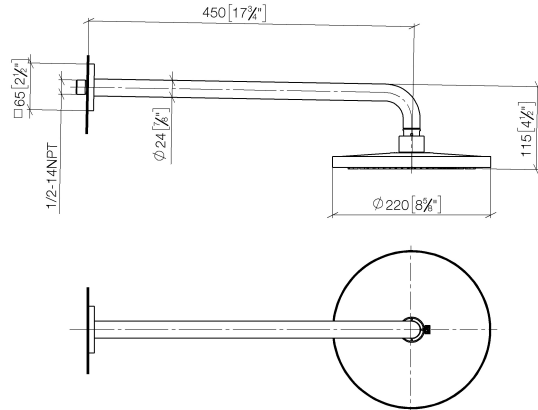

Rain shower with wall fixing FlowReduce 220 mm - Brushed Durabronze (23kt Gold)

IMO

28 648 670

- 450mm projection
- rain shower Ø 220 mm
- rain flow
- max. flow 7 l/min
- Function from: 6 l/min
- rosette 65 x 65 mm
- 1/2" connection
- with anti-scale system
- quick clearing
- This product can help a building meet the requirements of Green Building Rating Systems, e.g. LEED®, BREEAM®, DGNB

Fits: IMO, CYO

	Brushed Durabronze (23kt Gold)	28 648 670-28
	Chrome	28 648 670-00
	Brushed Platinum	28 648 670-06
	Platinum	28 648 670-08
	Dark Chrome	28 648 670-19
	Brushed Light Gold	28 648 670-27
	Matte Black	28 648 670-33
	Brushed Champagne (22kt Gold)	28 648 670-46
	Champagne (22kt Gold)	28 648 670-47
	Brushed Chrome	28 648 670-93
	Brushed Dark Platinum	28 648 670-99

Rain shower with wall fixing FlowReduce 220 mm - Brushed Durabronze (23kt Gold)

IMO

28 648 670  
mm [inches]

Flow rate chart

Certificates

LGA\_38655.

28 648 670  
Parts for other  
finishes can be found  
here: Chrome

### Spare parts list

No.	Item Number	Name	Quantity used	Delivery time
1	04 30 31 032 00 90	fixing set	1	2
2	09 17 20 120 90	holder	1	2
3	09 14 10 150 90	seal	1	2
4	09 27 67 015-28	rosette	1	20
5	90 31 11 038 00 90	pin	1	2
6	90 11 03 070 00-28	pipe	1	20
7	09 23 01 075 90	insert	1	2
8	90 12 05 092 20-28	shower	1	20
9	90 30 09 069 00 90	key	1	2