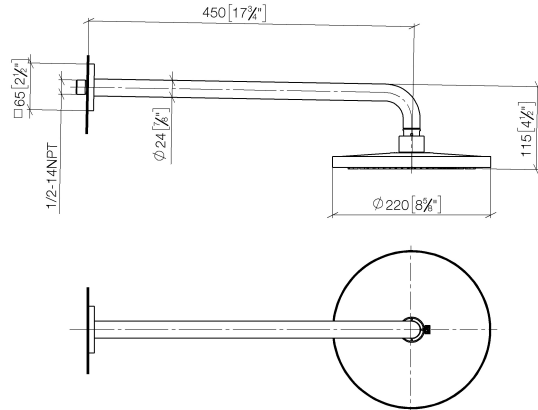

Rain shower with wall fixing FlowReduce 220 mm - Brushed Champagne (22kt Gold)

IMO

28 648 670

- 450mm projection
- rain shower Ø 220 mm
- rain flow
- max. flow 7 l/min
- Function from: 6 l/min
- rosette 65 x 65 mm
- 1/2" connection
- with anti-scale system
- quick clearing
- This product can help a building meet the requirements of Green Building Rating Systems, e.g. LEED®, BREEAM®, DGNB

Fits: IMO, CYO

	Brushed Champagne (22kt Gold)	28 648 670-46
	Chrome	28 648 670-00
	Brushed Platinum	28 648 670-06
	Platinum	28 648 670-08
	Dark Chrome	28 648 670-19
	Brushed Light Gold	28 648 670-27
	Brushed Durabrass (23kt Gold)	28 648 670-28
	Matte Black	28 648 670-33
	Champagne (22kt Gold)	28 648 670-47
	Brushed Chrome	28 648 670-93
	Brushed Dark Platinum	28 648 670-99

Rain shower with wall fixing FlowReduce 220 mm - Brushed Champagne (22kt Gold)

IMO

28 648 670
mm [inches]

Flow rate chart

Certificates

LGA_38655.

28 648 670
Parts for other
finishes can be found
here: Chrome

Spare parts list

No.	Item Number	Name	Quantity used	Delivery time
1	04 30 31 032 00 90	fixing set	1	2
2	09 17 20 120 90	holder	1	2
3	09 14 10 150 90	seal	1	2
4	09 27 67 015-46	rosette	1	30
5	90 31 11 038 00 90	pin	1	2
6	90 11 03 070 00-46	pipe	1	30
7	09 23 01 075 90	insert	1	2
8	90 12 05 092 20-46	shower	1	30
9	90 30 09 069 00 90	key	1	2