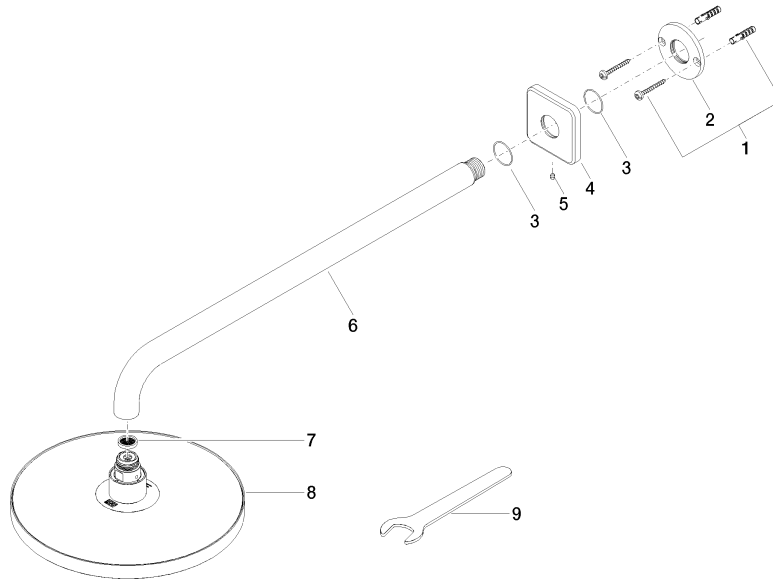

Rain shower with wall fixing FlowReduce 220 mm - Brushed Champagne (22kt Gold)

IMO

28 648 670

- 450mm projection
- rain shower Ø 220 mm
- rain flow
- max. flow 7 l/min
- Function from: 6 l/min
- rosette 65 x 65 mm
- 1/2" connection
- with anti-scale system
- quick clearing
- This product can help a building meet the requirements of Green Building Rating Systems, e.g. LEED®, BREEAM®, DGNB

Rain shower with wall fixing FlowReduce 220 mm - Brushed Champagne (22kt Gold)

IMO

28 648 670
mm [inches]

Flow rate chart

Certificates

LGA_38655.

28 648 670
Parts for other
finishes can be found
here: Chrome

Spare parts list

No.	Item Number	Name	Quantity used	Delivery time
1	04 30 31 032 00 90	fixing set	1	2
2	09 17 20 120 90	holder	1	2
3	09 14 10 150 90	seal	1	2
4	09 27 67 015-46	rosette	1	30
5	90 31 11 038 00 90	pin	1	2
6	90 11 03 070 00-46	pipe	1	30
7	09 23 01 075 90	insert	1	2
8	90 12 05 092 20-46	shower	1	30
9	90 30 09 069 00 90	key	1	2