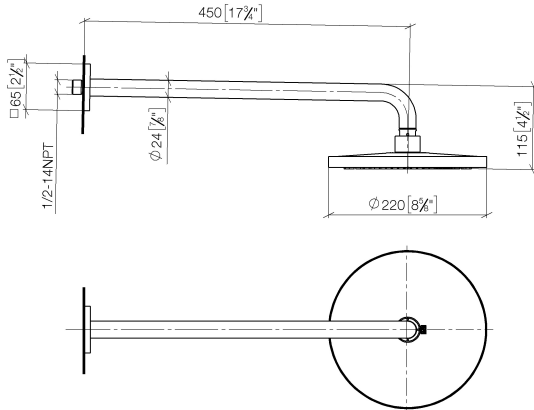

Rain shower with wall fixing FlowReduce 220 mm - Champagne (22kt Gold)

IMO

28 648 670

- 450mm projection
- rain shower Ø 220 mm
- rain flow
- max. flow 7 l/min
- Function from: 6 l/min
- rosette 65 x 65 mm
- 1/2" connection
- with anti-scale system
- quick clearing
- This product can help a building meet the requirements of Green Building Rating Systems, e.g. LEED®, BREEAM®, DGNB

Fits: IMO, CYO

	Champagne (22kt Gold)	28 648 670-47
	Chrome	28 648 670-00
	Brushed Platinum	28 648 670-06
	Platinum	28 648 670-08
	Dark Chrome	28 648 670-19
	Brushed Light Gold	28 648 670-27
	Brushed Durabronze (23kt Gold)	28 648 670-28
	Matte Black	28 648 670-33
	Brushed Champagne (22kt Gold)	28 648 670-46
	Brushed Chrome	28 648 670-93
	Brushed Dark Platinum	28 648 670-99

28 648 670

mm [inches]

Flow rate chart

Certificates

LGA_38655.

28 648 670

Parts for other finishes can be found here: [Chrome](#)

Spare parts list

No.	Item Number	Name	Quantity used	Delivery time
1	04 30 31 032 00 90	fixing set	1	2
2	09 17 20 120 90	holder	1	2
3	09 14 10 150 90	seal	1	2
4	09 27 67 015-47	rosette	1	30
5	90 31 11 038 00 90	pin	1	2
6	90 11 03 070 00-47	pipe	1	30
7	09 23 01 075 90	insert	1	2
8	90 12 05 092 20-47	shower	1	30
9	90 30 09 069 00 90	key	1	2