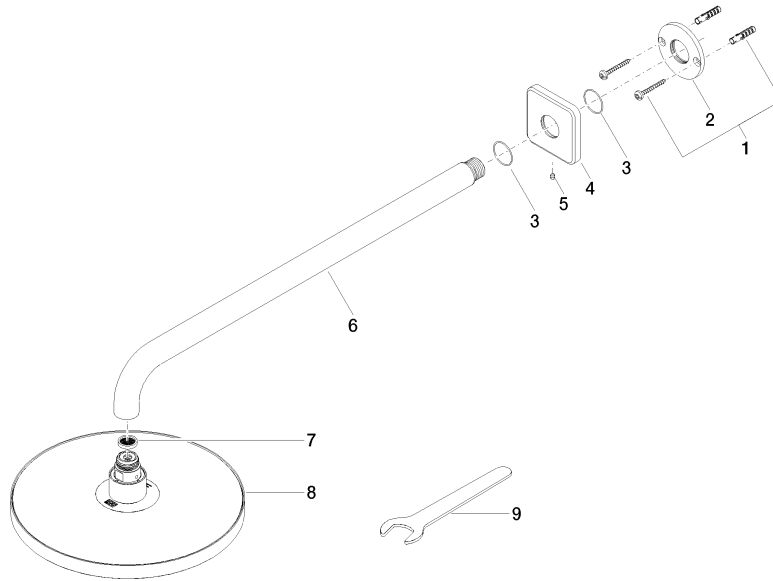

Rain shower with wall fixing FlowReduce 220 mm - Champagne (22kt Gold)

IMO

28 648 670

- 450mm projection
- rain shower Ø 220 mm
- rain flow
- max. flow 7 l/min
- Function from: 6 l/min
- rosette 65 x 65 mm
- 1/2" connection
- with anti-scale system
- quick clearing
- This product can help a building meet the requirements of Green Building Rating Systems, e.g. LEED®, BREEAM®, DGNB

28 648 670

mm [inches]

Flow rate chart

Certificates

LGA_38655.

28 648 670

Parts for other finishes can be found here: [Chrome](#)

Spare parts list

No.	Item Number	Name	Quantity used	Delivery time
1	04 30 31 032 00 90	fixing set	1	2
2	09 17 20 120 90	holder	1	2
3	09 14 10 150 90	seal	1	2
4	09 27 67 015-47	rosette	1	30
5	90 31 11 038 00 90	pin	1	2
6	90 11 03 070 00-47	pipe	1	30
7	09 23 01 075 90	insert	1	2
8	90 12 05 092 20-47	shower	1	30
9	90 30 09 069 00 90	key	1	2