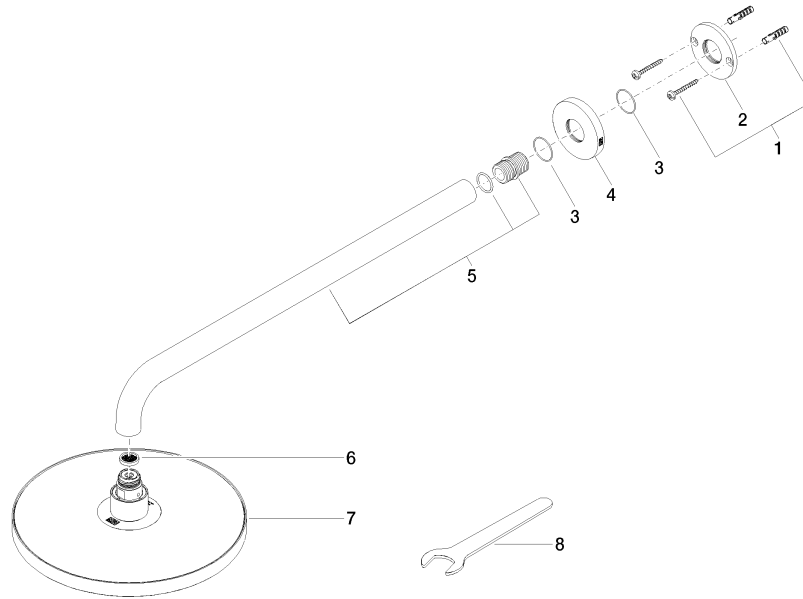

Rain shower with wall fixing FlowReduce 220 mm - Brushed Platinum

TARA

28 648 970

- 450mm projection
- rain shower Ø 220 mm
- PURE RAIN, max. flow rate 7 l/min (at 3 bar)
- Function from: 6 l/min
- rosette Ø 60 mm
- 1/2" connection
- with anti-scale system
- quick clearing
- This product can help a building meet the requirements of Green Building Rating Systems, e.g. LEED®, BREEAM®, DGNB

Fits: TARA, LISSÉ, VAIA, META

	Brushed Platinum	28 648 970-06
	Chrome	28 648 970-00
	Platinum	28 648 970-08
	Dark Chrome	28 648 970-19
	Light Gold	28 648 970-26
	Brushed Light Gold	28 648 970-27
	Brushed Durabronze (23kt Gold)	28 648 970-28
	Matte Black	28 648 970-33
	Brushed Bronze	28 648 970-42
	Brushed Champagne (22kt Gold)	28 648 970-46
	Champagne (22kt Gold)	28 648 970-47
	Brushed Chrome	28 648 970-93
	Brushed Dark Platinum	28 648 970-99

28 648 970

mm [inches]

Certificates

LGA_38655.

28 648 970

Parts for other finishes can be found here: [Chrome](#)

Spare parts list

No.	Item Number	Name	Quantity used	Delivery time
1	04 30 31 032 00 90	fixing set	1	2
2	09 17 20 120 90	holder	1	2
3	09 14 10 150 90	seal	2	2
4	09 27 97 015-06	rosette	1	10
5	90 11 03 070 00-06	pipe	1	10
6	09 23 01 075 90	insert	1	2
7	90 12 05 092 20-06	shower	1	10
8	90 30 09 069 00 90	key	1	2