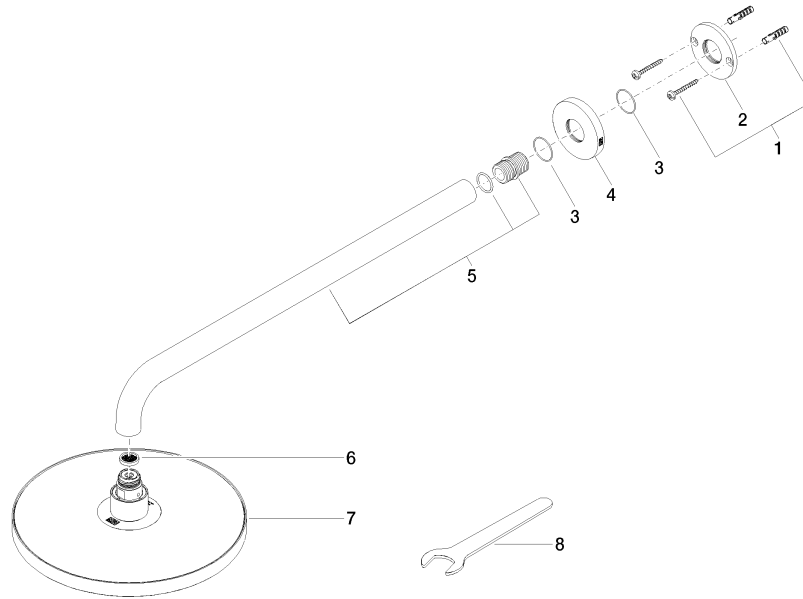

28 648 970

Fits: TARA, LISSÉ, VAIA, META

- 450mm projection
- rain shower Ø 220 mm
- PURE RAIN, max. flow rate 7 l/min (at 3 bar)
- Function from: 6 l/min
- rosette Ø 60 mm
- 1/2" connection
- with anti-scale system
- quick clearing
- WRAS
- This product can help a building meet the requirements of Green Building Rating Systems, e.g. LEED®, BREEAM®, DGNB

	Dark Chrome	28 648 970-19
	Chrome	28 648 970-00
	Brushed Platinum	28 648 970-06
	Platinum	28 648 970-08
	Light Gold	28 648 970-26
	Brushed Light Gold	28 648 970-27
	Brushed Durabronze (23kt Gold)	28 648 970-28
	Matte Black	28 648 970-33
	Brushed Bronze	28 648 970-42
	Brushed Champagne (22kt Gold)	28 648 970-46
	Champagne (22kt Gold)	28 648 970-47
	Brushed Chrome	28 648 970-93
	Brushed Dark Platinum	28 648 970-99

28 648 970

mm [inches]

Certificates

LGA\_38655.

28 648 970

Parts for other finishes can be found here: [Chrome](#)

### Spare parts list

No.	Item Number	Name	Quantity used	Delivery time
1	04 30 31 032 00 90	fixing set	1	2
2	09 17 20 120 90	holder	1	2
3	09 14 10 150 90	seal	2	2
4	09 27 97 015-19	rosette	1	20
5	90 11 03 070 00-19	pipe	1	20
6	09 23 01 075 90	insert	1	2
7	90 12 05 092 20-19	shower	1	20
8	90 30 09 069 00 90	key	1	2