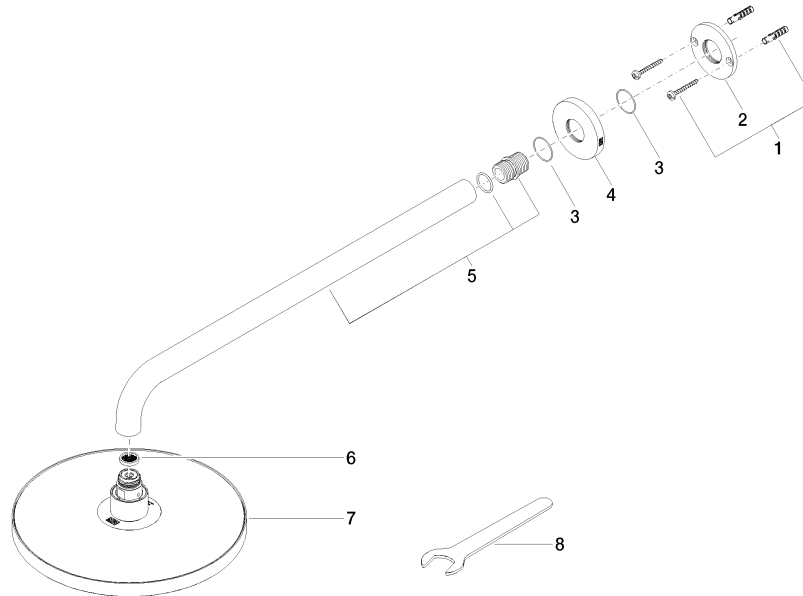

Rain shower with wall fixing FlowReduce 220 mm - Brushed Durabronze (23kt Gold)

TARA

28 648 970

- 450mm projection
- rain shower Ø 220 mm
- PURE RAIN, max. flow rate 7 l/min (at 3 bar)
- Function from: 6 l/min
- rosette Ø 60 mm
- 1/2" connection
- with anti-scale system
- quick clearing
- This product can help a building meet the requirements of Green Building Rating Systems, e.g. LEED®, BREEAM®, DGNB

Fits: TARA, LISSÉ, VAIA, META

| | | |
|---|--------------------------------|---------------|
|  | Brushed Durabronze (23kt Gold) | 28 648 970-28 |
|  | Chrome | 28 648 970-00 |
|  | Brushed Platinum | 28 648 970-06 |
|  | Platinum | 28 648 970-08 |
|  | Dark Chrome | 28 648 970-19 |
|  | Light Gold | 28 648 970-26 |
|  | Brushed Light Gold | 28 648 970-27 |
|  | Matte Black | 28 648 970-33 |
|  | Brushed Bronze | 28 648 970-42 |
|  | Brushed Champagne (22kt Gold) | 28 648 970-46 |
|  | Champagne (22kt Gold) | 28 648 970-47 |
|  | Brushed Chrome | 28 648 970-93 |
|  | Brushed Dark Platinum | 28 648 970-99 |

Rain shower with wall fixing FlowReduce 220 mm - Brushed Durabronze (23kt Gold)

TARA

28 648 970
mm [inches]

Certificates

LGA_38655.

28 648 970
Parts for other
finishes can be found
here: Chrome

Spare parts list

| No. | Item Number | Name | Quantity used | Delivery time |
|-----|--------------------|------------|---------------|---------------|
| 1 | 04 30 31 032 00 90 | fixing set | 1 | 2 |
| 2 | 09 17 20 120 90 | holder | 1 | 2 |
| 3 | 09 14 10 150 90 | seal | 2 | 2 |
| 4 | 09 27 97 015-28 | rosette | 1 | 20 |
| 5 | 90 11 03 070 00-28 | pipe | 1 | 20 |
| 6 | 09 23 01 075 90 | insert | 1 | 2 |
| 7 | 90 12 05 092 20-28 | shower | 1 | 20 |
| 8 | 90 30 09 069 00 90 | key | 1 | 2 |