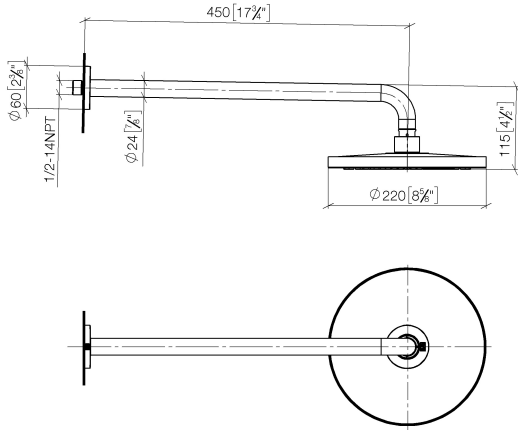

Rain shower with wall fixing FlowReduce 220 mm - Brushed Durabronze (23kt Gold)

TARA

28 648 970

- 450mm projection
- rain shower Ø 220 mm
- PURE RAIN, max. flow rate 7 l/min (at 3 bar)
- Function from: 6 l/min
- rosette Ø 60 mm
- 1/2" connection
- with anti-scale system
- quick clearing
- This product can help a building meet the requirements of Green Building Rating Systems, e.g. LEED®, BREEAM®, DGNB

Fits: TARA, LISSÉ, VAIA, META

| | | |
|---|--------------------------------|---------------|
|  | Brushed Durabronze (23kt Gold) | 28 648 970-28 |
|  | Chrome | 28 648 970-00 |
|  | Brushed Platinum | 28 648 970-06 |
|  | Platinum | 28 648 970-08 |
|  | Dark Chrome | 28 648 970-19 |
|  | Light Gold | 28 648 970-26 |
|  | Brushed Light Gold | 28 648 970-27 |
|  | Matte Black | 28 648 970-33 |
|  | Brushed Bronze | 28 648 970-42 |
|  | Brushed Champagne (22kt Gold) | 28 648 970-46 |
|  | Champagne (22kt Gold) | 28 648 970-47 |
|  | Brushed Chrome | 28 648 970-93 |
|  | Brushed Dark Platinum | 28 648 970-99 |

Rain shower with wall fixing FlowReduce 220 mm - Brushed Durabronze (23kt Gold)

TARA

28 648 970
mm [inches]

Certificates

LGA_38655.

28 648 970
Parts for other
finishes can be found
here: Chrome

Spare parts list

| No. | Item Number | Name | Quantity used | Delivery time |
|-----|--------------------|------------|---------------|---------------|
| 1 | 04 30 31 032 00 90 | fixing set | 1 | 2 |
| 2 | 09 17 20 120 90 | holder | 1 | 2 |
| 3 | 09 14 10 150 90 | seal | 2 | 2 |
| 4 | 09 27 97 015-28 | rosette | 1 | 20 |
| 5 | 90 11 03 070 00-28 | pipe | 1 | 20 |
| 6 | 09 23 01 075 90 | insert | 1 | 2 |
| 7 | 90 12 05 092 20-28 | shower | 1 | 20 |
| 8 | 90 30 09 069 00 90 | key | 1 | 2 |