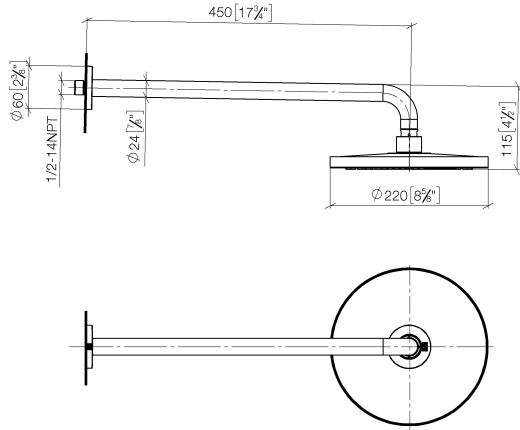

28 648 970

- 450mm projection
- rain shower Ø 220 mm
- PURE RAIN, max. flow rate 7 l/min (at 3 bar)
- Function from: 6 l/min
- rosette Ø 60 mm
- 1/2" connection
- with anti-scale system
- quick clearing
- This product can help a building meet the requirements of Green Building Rating Systems, e.g. LEED®, BREEAM®, DGNB

Fits: TARA, LISSÉ, VAIA, META

	Matte Black	28 648 970-33
	Chrome	28 648 970-00
	Brushed Platinum	28 648 970-06
	Platinum	28 648 970-08
	Dark Chrome	28 648 970-19
	Light Gold	28 648 970-26
	Brushed Light Gold	28 648 970-27
	Brushed Durabronze (23kt Gold)	28 648 970-28
	Brushed Bronze	28 648 970-42
	Brushed Champagne (22kt Gold)	28 648 970-46
	Champagne (22kt Gold)	28 648 970-47
	Brushed Chrome	28 648 970-93
	Brushed Dark Platinum	28 648 970-99

28 648 970

mm [inches]

Certificates

LGA_38655.

28 648 970

Parts for other finishes can be found here: [Chrome](#)

Spare parts list

No.	Item Number	Name	Quantity used	Delivery time
1	04 30 31 032 00 90	fixing set	1	2
2	09 17 20 120 90	holder	1	2
3	09 14 10 150 90	seal	2	2
4	09 27 97 015-33	rosette	1	30
5	90 11 03 070 00-33	pipe	1	30
6	09 23 01 075 90	insert	1	2
7	90 12 05 092 20-33	shower	1	30
8	90 30 09 069 00 90	key	1	2