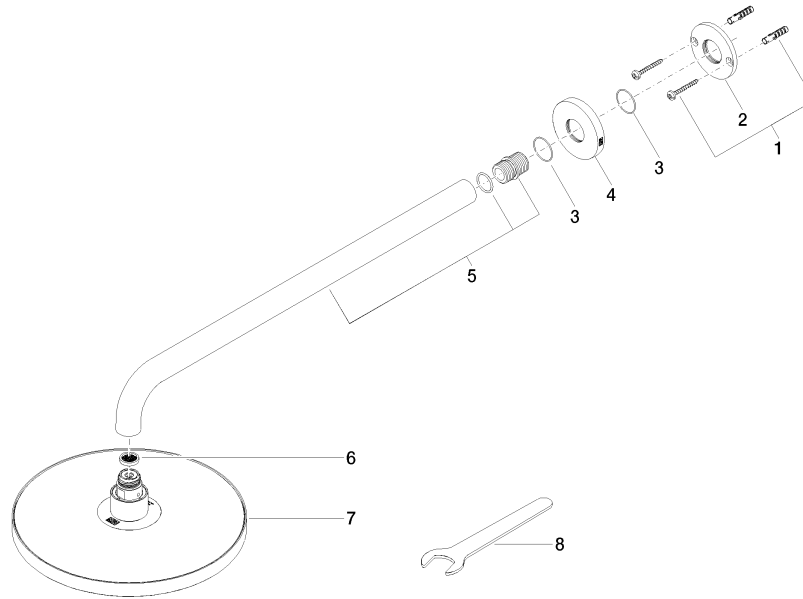

28 648 970

- 450mm projection
- rain shower Ø 220 mm
- PURE RAIN, max. flow rate 7 l/min (at 3 bar)
- Function from: 6 l/min
- rosette Ø 60 mm
- 1/2" connection
- with anti-scale system
- quick clearing
- This product can help a building meet the requirements of Green Building Rating Systems, e.g. LEED®, BREEAM®, DGNB

Fits: TARA, LISSÉ, VAIA, META

	Matte Black	28 648 970-33
	Chrome	28 648 970-00
	Brushed Platinum	28 648 970-06
	Platinum	28 648 970-08
	Dark Chrome	28 648 970-19
	Light Gold	28 648 970-26
	Brushed Light Gold	28 648 970-27
	Brushed Durabronze (23kt Gold)	28 648 970-28
	Brushed Bronze	28 648 970-42
	Brushed Champagne (22kt Gold)	28 648 970-46
	Champagne (22kt Gold)	28 648 970-47
	Brushed Chrome	28 648 970-93
	Brushed Dark Platinum	28 648 970-99

28 648 970

mm [inches]

Certificates

LGA_38655.

28 648 970

Parts for other finishes can be found here: [Chrome](#)

Spare parts list

No.	Item Number	Name	Quantity used	Delivery time
1	04 30 31 032 00 90	fixing set	1	2
2	09 17 20 120 90	holder	1	2
3	09 14 10 150 90	seal	2	2
4	09 27 97 015-33	rosette	1	30
5	90 11 03 070 00-33	pipe	1	30
6	09 23 01 075 90	insert	1	2
7	90 12 05 092 20-33	shower	1	30
8	90 30 09 069 00 90	key	1	2