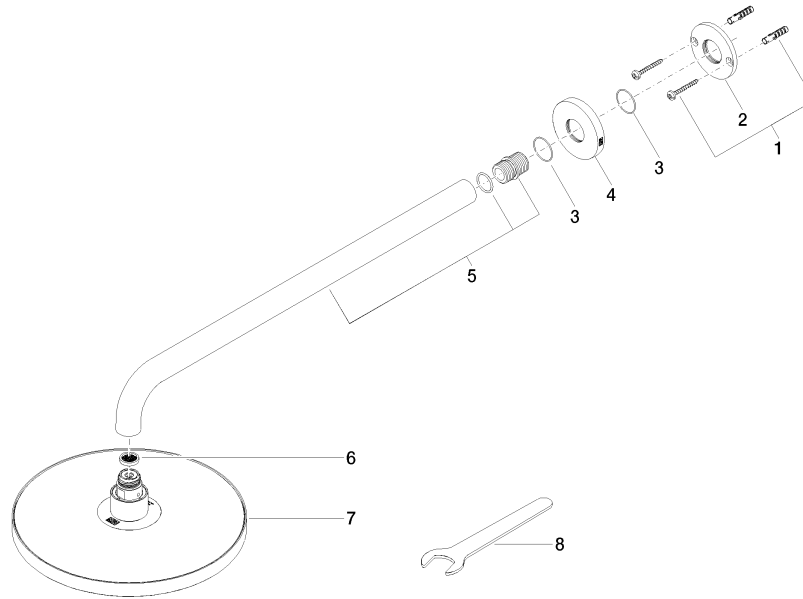

28 648 970

- 450mm projection
- rain shower Ø 220 mm
- PURE RAIN, max. flow rate 7 l/min (at 3 bar)
- Function from: 6 l/min
- rosette Ø 60 mm
- 1/2" connection
- with anti-scale system
- quick clearing
- This product can help a building meet the requirements of Green Building Rating Systems, e.g. LEED®, BREEAM®, DGNB

Fits: TARA, LISSÉ, VAIA, META

	Brushed Bronze	28 648 970-42
	Chrome	28 648 970-00
	Brushed Platinum	28 648 970-06
	Platinum	28 648 970-08
	Dark Chrome	28 648 970-19
	Light Gold	28 648 970-26
	Brushed Light Gold	28 648 970-27
	Brushed Durabronze (23kt Gold)	28 648 970-28
	Matte Black	28 648 970-33
	Brushed Champagne (22kt Gold)	28 648 970-46
	Champagne (22kt Gold)	28 648 970-47
	Brushed Chrome	28 648 970-93
	Brushed Dark Platinum	28 648 970-99

28 648 970

mm [inches]

Certificates

LGA\_38655.

28 648 970

Parts for other finishes can be found here: [Chrome](#)

### Spare parts list

No.	Item Number	Name	Quantity used	Delivery time
1	04 30 31 032 00 90	fixing set	1	2
2	09 17 20 120 90	holder	1	2
3	09 14 10 150 90	seal	2	2
4	09 27 97 015-42	rosette	1	60
5	90 11 03 070 00-42	pipe	1	30
6	09 23 01 075 90	insert	1	2
7	90 12 05 092 20-42	shower	1	30
8	90 30 09 069 00 90	key	1	2