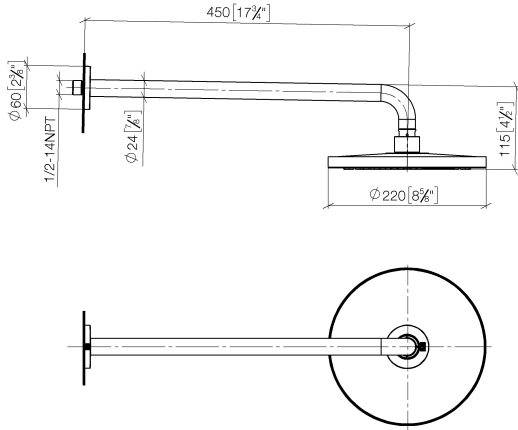

28 648 970

- 450mm projection
- rain shower Ø 220 mm
- PURE RAIN, max. flow rate 7 l/min (at 3 bar)
- Function from: 6 l/min
- rosette Ø 60 mm
- 1/2" connection
- with anti-scale system
- quick clearing
- This product can help a building meet the requirements of Green Building Rating Systems, e.g. LEED®, BREEAM®, DGNB

Fits: TARA, LISSÉ, VAIA, META

	Brushed Bronze	28 648 970-42
	Chrome	28 648 970-00
	Brushed Platinum	28 648 970-06
	Platinum	28 648 970-08
	Dark Chrome	28 648 970-19
	Light Gold	28 648 970-26
	Brushed Light Gold	28 648 970-27
	Brushed Durabronze (23kt Gold)	28 648 970-28
	Matte Black	28 648 970-33
	Brushed Champagne (22kt Gold)	28 648 970-46
	Champagne (22kt Gold)	28 648 970-47
	Brushed Chrome	28 648 970-93
	Brushed Dark Platinum	28 648 970-99

28 648 970

mm [inches]

Certificates

LGA\_38655.

28 648 970

Parts for other finishes can be found here: [Chrome](#)

### Spare parts list

No.	Item Number	Name	Quantity used	Delivery time
1	04 30 31 032 00 90	fixing set	1	2
2	09 17 20 120 90	holder	1	2
3	09 14 10 150 90	seal	2	2
4	09 27 97 015-42	rosette	1	60
5	90 11 03 070 00-42	pipe	1	30
6	09 23 01 075 90	insert	1	2
7	90 12 05 092 20-42	shower	1	30
8	90 30 09 069 00 90	key	1	2