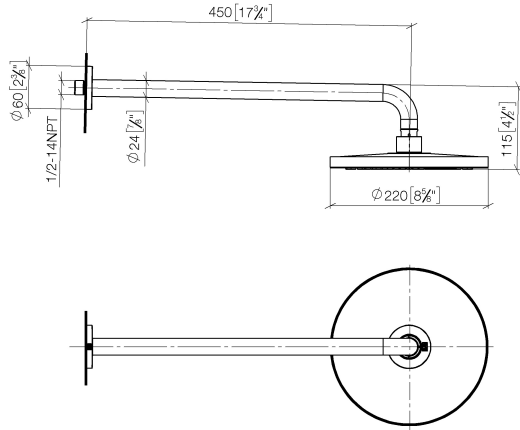

Rain shower with wall fixing FlowReduce 220 mm - Brushed Champagne (22kt Gold)

TARA

28 648 970

- 450mm projection
- rain shower Ø 220 mm
- PURE RAIN, max. flow rate 7 l/min (at 3 bar)
- Function from: 6 l/min
- rosette Ø 60 mm
- 1/2" connection
- with anti-scale system
- quick clearing
- WRAS
- This product can help a building meet the requirements of Green Building Rating Systems, e.g. LEED®, BREEAM®, DGNB

Fits: TARA, LISSÉ, VAIA, META

	Brushed Champagne (22kt Gold)	28 648 970-46
	Chrome	28 648 970-00
	Brushed Platinum	28 648 970-06
	Platinum	28 648 970-08
	Dark Chrome	28 648 970-19
	Light Gold	28 648 970-26
	Brushed Light Gold	28 648 970-27
	Brushed Durabrass (23kt Gold)	28 648 970-28
	Matte Black	28 648 970-33
	Brushed Bronze	28 648 970-42
	Champagne (22kt Gold)	28 648 970-47
	Brushed Chrome	28 648 970-93
	Brushed Dark Platinum	28 648 970-99

Rain shower with wall fixing FlowReduce 220 mm - Brushed Champagne (22kt Gold)

TARA

28 648 970  
mm [inches]

Certificates

LGA\_38655.

28 648 970  
Parts for other  
finishes can be found  
here: Chrome

Spare parts list

No.	Item Number	Name	Quantity used	Delivery time
1	04 30 31 032 00 90	fixing set	1	2
2	09 17 20 120 90	holder	1	2
3	09 14 10 150 90	seal	2	2
4	09 27 97 015-46	rosette	1	30
5	90 11 03 070 00-46	pipe	1	30
6	09 23 01 075 90	insert	1	2
7	90 12 05 092 20-46	shower	1	30
8	90 30 09 069 00 90	key	1	2