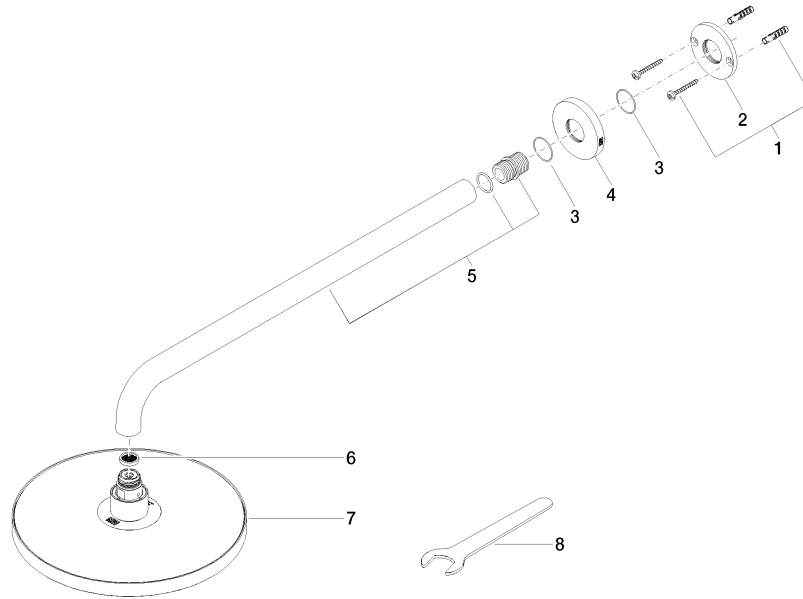

Rain shower with wall fixing FlowReduce 220 mm - Brushed Champagne (22kt Gold)

TARA

28 648 970

- 450mm projection
- rain shower Ø 220 mm
- PURE RAIN, max. flow rate 7 l/min (at 3 bar)
- Function from: 6 l/min
- rosette Ø 60 mm
- 1/2" connection
- with anti-scale system
- quick clearing
- WRAS
- This product can help a building meet the requirements of Green Building Rating Systems, e.g. LEED®, BREEAM®, DGNB

Fits: TARA, LISSÉ, VAIA, META

	Brushed Champagne (22kt Gold)	28 648 970-46
	Chrome	28 648 970-00
	Brushed Platinum	28 648 970-06
	Platinum	28 648 970-08
	Dark Chrome	28 648 970-19
	Light Gold	28 648 970-26
	Brushed Light Gold	28 648 970-27
	Brushed Durabrass (23kt Gold)	28 648 970-28
	Matte Black	28 648 970-33
	Brushed Bronze	28 648 970-42
	Champagne (22kt Gold)	28 648 970-47
	Brushed Chrome	28 648 970-93
	Brushed Dark Platinum	28 648 970-99

Rain shower with wall fixing FlowReduce 220 mm - Brushed Champagne (22kt Gold)

TARA

28 648 970  
mm [inches]

Certificates

LGA\_38655.

28 648 970  
Parts for other  
finishes can be found  
here: Chrome

Spare parts list

No.	Item Number	Name	Quantity used	Delivery time
1	04 30 31 032 00 90	fixing set	1	2
2	09 17 20 120 90	holder	1	2
3	09 14 10 150 90	seal	2	2
4	09 27 97 015-46	rosette	1	30
5	90 11 03 070 00-46	pipe	1	30
6	09 23 01 075 90	insert	1	2
7	90 12 05 092 20-46	shower	1	30
8	90 30 09 069 00 90	key	1	2