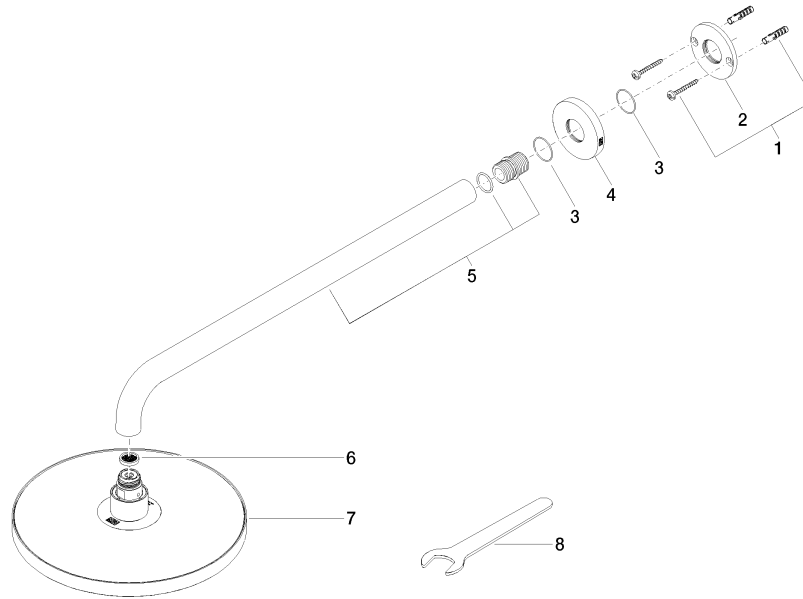

28 648 970

- 450mm projection
- rain shower Ø 220 mm
- PURE RAIN, max. flow rate 7 l/min (at 3 bar)
- Function from: 6 l/min
- rosette Ø 60 mm
- 1/2" connection
- with anti-scale system
- quick clearing
- This product can help a building meet the requirements of Green Building Rating Systems, e.g. LEED®, BREEAM®, DGNB

Fits: TARA, LISSÉ, VAIA, META

	Champagne (22kt Gold)	28 648 970-47
	Chrome	28 648 970-00
	Brushed Platinum	28 648 970-06
	Platinum	28 648 970-08
	Dark Chrome	28 648 970-19
	Light Gold	28 648 970-26
	Brushed Light Gold	28 648 970-27
	Brushed Durabronze (23kt Gold)	28 648 970-28
	Matte Black	28 648 970-33
	Brushed Bronze	28 648 970-42
	Brushed Champagne (22kt Gold)	28 648 970-46
	Brushed Chrome	28 648 970-93
	Brushed Dark Platinum	28 648 970-99

28 648 970

mm [inches]

Certificates

LGA_38655.

28 648 970

Parts for other finishes can be found here: [Chrome](#)

Spare parts list

No.	Item Number	Name	Quantity used	Delivery time
1	04 30 31 032 00 90	fixing set	1	2
2	09 17 20 120 90	holder	1	2
3	09 14 10 150 90	seal	2	2
4	09 27 97 015-47	rosette	1	30
5	90 11 03 070 00-47	pipe	1	30
6	09 23 01 075 90	insert	1	2
7	90 12 05 092 20-47	shower	1	30
8	90 30 09 069 00 90	key	1	2