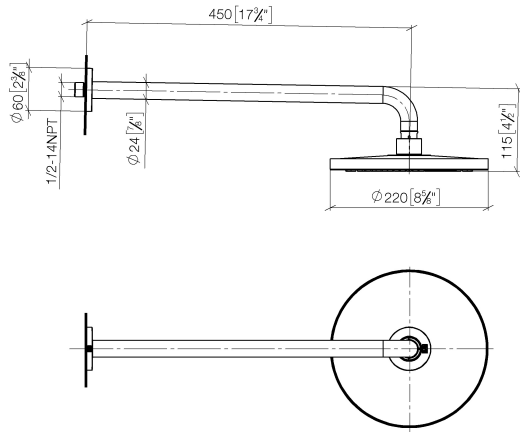

Rain shower with wall fixing FlowReduce 220 mm - Brushed Dark Platinum

TARA

28 648 970

- 450mm projection
- rain shower Ø 220 mm
- PURE RAIN, max. flow rate 7 l/min (at 3 bar)
- Function from: 6 l/min
- rosette Ø 60 mm
- 1/2" connection
- with anti-scale system
- quick clearing
- This product can help a building meet the requirements of Green Building Rating Systems, e.g. LEED®, BREEAM®, DGNB

Fits: TARA, LISSÉ, VAIA, META

| | | |
|---|--------------------------------|---------------|
|  | Brushed Dark Platinum | 28 648 970-99 |
|  | Chrome | 28 648 970-00 |
|  | Brushed Platinum | 28 648 970-06 |
|  | Platinum | 28 648 970-08 |
|  | Dark Chrome | 28 648 970-19 |
|  | Light Gold | 28 648 970-26 |
|  | Brushed Light Gold | 28 648 970-27 |
|  | Brushed Durabronze (23kt Gold) | 28 648 970-28 |
|  | Matte Black | 28 648 970-33 |
|  | Brushed Bronze | 28 648 970-42 |
|  | Brushed Champagne (22kt Gold) | 28 648 970-46 |
|  | Champagne (22kt Gold) | 28 648 970-47 |
|  | Brushed Chrome | 28 648 970-93 |

28 648 970

mm [inches]

Certificates

LGA_38655.

28 648 970

Parts for other finishes can be found here: [Chrome](#)

Spare parts list

| No. | Item Number | Name | Quantity used | Delivery time |
|-----|--------------------|------------|---------------|---------------|
| 1 | 04 30 31 032 00 90 | fixing set | 1 | 2 |
| 2 | 09 17 20 120 90 | holder | 1 | 2 |
| 3 | 09 14 10 150 90 | seal | 2 | 2 |
| 4 | 09 27 97 015-99 | rosette | 1 | 30 |
| 5 | 90 11 03 070 00-99 | pipe | 1 | 30 |
| 6 | 09 23 01 075 90 | insert | 1 | 2 |
| 7 | 90 12 05 092 20-99 | shower | 1 | 30 |
| 8 | 90 30 09 069 00 90 | key | 1 | 2 |