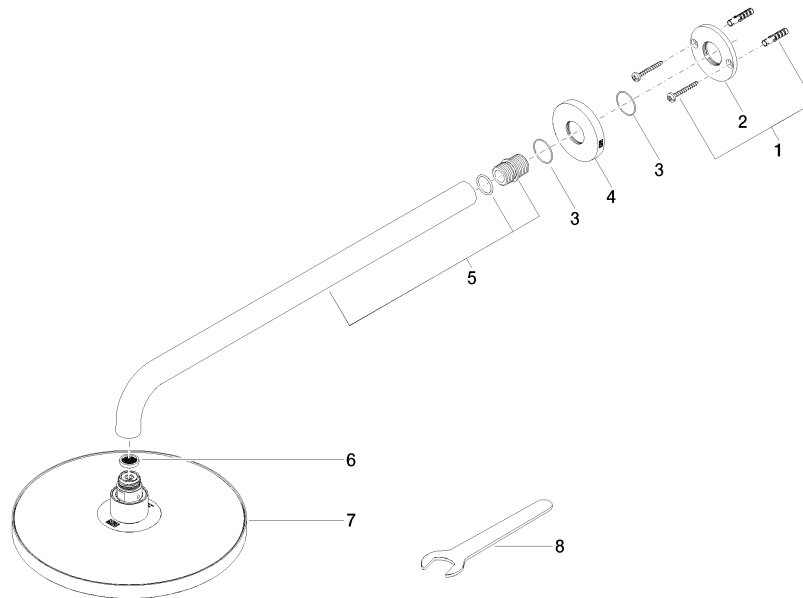

Rain shower with wall fixing FlowReduce 220 mm - Brushed Dark Platinum

TARA

28 648 970

- 450mm projection
- rain shower Ø 220 mm
- PURE RAIN, max. flow rate 7 l/min (at 3 bar)
- Function from: 6 l/min
- rosette Ø 60 mm
- 1/2" connection
- with anti-scale system
- quick clearing
- This product can help a building meet the requirements of Green Building Rating Systems, e.g. LEED®, BREEAM®, DGNB

Fits: TARA, LISSÉ, VAIA, META

| | | |
|---|--------------------------------|---------------|
|  | Brushed Dark Platinum | 28 648 970-99 |
|  | Chrome | 28 648 970-00 |
|  | Brushed Platinum | 28 648 970-06 |
|  | Platinum | 28 648 970-08 |
|  | Dark Chrome | 28 648 970-19 |
|  | Light Gold | 28 648 970-26 |
|  | Brushed Light Gold | 28 648 970-27 |
|  | Brushed Durabronze (23kt Gold) | 28 648 970-28 |
|  | Matte Black | 28 648 970-33 |
|  | Brushed Bronze | 28 648 970-42 |
|  | Brushed Champagne (22kt Gold) | 28 648 970-46 |
|  | Champagne (22kt Gold) | 28 648 970-47 |
|  | Brushed Chrome | 28 648 970-93 |

28 648 970

mm [inches]

Certificates

LGA_38655.

28 648 970

Parts for other finishes can be found here: [Chrome](#)

Spare parts list

| No. | Item Number | Name | Quantity used | Delivery time |
|-----|--------------------|------------|---------------|---------------|
| 1 | 04 30 31 032 00 90 | fixing set | 1 | 2 |
| 2 | 09 17 20 120 90 | holder | 1 | 2 |
| 3 | 09 14 10 150 90 | seal | 2 | 2 |
| 4 | 09 27 97 015-99 | rosette | 1 | 30 |
| 5 | 90 11 03 070 00-99 | pipe | 1 | 30 |
| 6 | 09 23 01 075 90 | insert | 1 | 2 |
| 7 | 90 12 05 092 20-99 | shower | 1 | 30 |
| 8 | 90 30 09 069 00 90 | key | 1 | 2 |