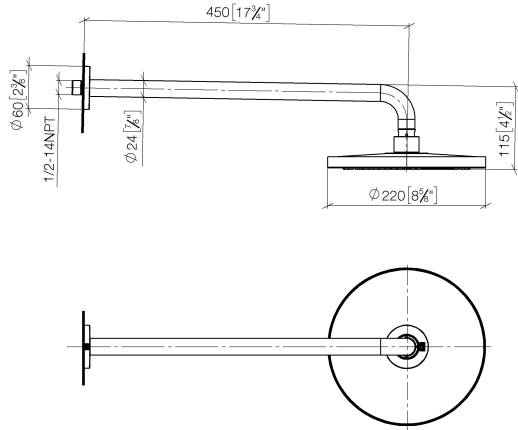

EDITION PRO Rain shower with wall fixing 220 mm - Matte Black

28 649 626

- 450mm projection
- rain flow
- with anti-scale system
- rain shower Ø 220 mm
- rosette Ø 60 mm
- 1/2" connection
- max. flow 14 l/min
- quick clearing
- WRAS 2212012

	Matte Black	28 649 626-33
	Chrome	28 649 626-00
	Brushed Chrome	28 649 626-93

Required miscellaneous

- Concealed wall elbow -** 35 085 970 90
- min. recess depth 90 mm
 - max. recess depth 163 mm

EDITION PRO Rain shower with wall fixing 220 mm - Matte Black

28 649 626

mm [inches]

Flow rate chart

Certificates

WRAS_2212012. LGA_38655.

EDITION PRO Rain shower with wall fixing 220 mm - Matte Black

28 649 626

Spare parts list

No.	Item Number	Name	Quantity used	Delivery time
1	04 30 31 032 00 90	fixing set	1	2
2	09 17 20 120 90	holder	1	2
3	09 14 10 150 90	seal	1	2
4	09 27 97 015-33	rosette	1	30
5	90 11 03 070 00-33	pipe	1	30
6	09 23 01 075 90	insert	1	2
7	04 12 05 092 00-33	shower	1	30
8	90 30 09 069 00 90	key	1	2