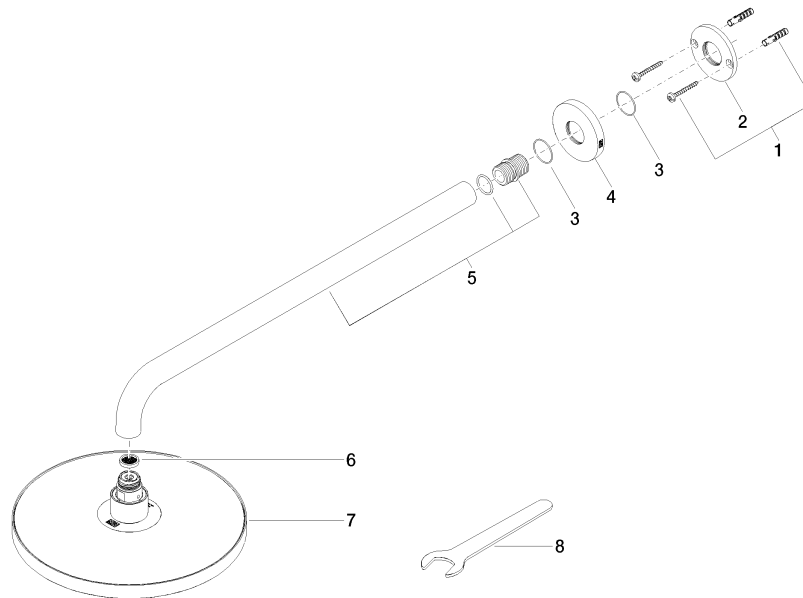

EDITION PRO Rain shower with wall fixing 220 mm - Matte Black

28 649 626

- 450mm projection
- rain flow
- with anti-scale system
- rain shower Ø 220 mm
- rosette Ø 60 mm
- 1/2" connection
- max. flow 14 l/min
- quick clearing
- WRAS 2212012

	Matte Black	28 649 626-33
	Chrome	28 649 626-00
	Brushed Chrome	28 649 626-93

Required miscellaneous

- Concealed wall elbow -** 35 085 970 90
- min. recess depth 90 mm
 - max. recess depth 163 mm

EDITION PRO Rain shower with wall fixing 220 mm - Matte Black

28 649 626

mm [inches]

Flow rate chart

Certificates

WRAS_2212012. LGA_38655.

EDITION PRO Rain shower with wall fixing 220 mm - Matte Black

28 649 626

Spare parts list

No.	Item Number	Name	Quantity used	Delivery time
1	04 30 31 032 00 90	fixing set	1	2
2	09 17 20 120 90	holder	1	2
3	09 14 10 150 90	seal	1	2
4	09 27 97 015-33	rosette	1	30
5	90 11 03 070 00-33	pipe	1	30
6	09 23 01 075 90	insert	1	2
7	04 12 05 092 00-33	shower	1	30
8	90 30 09 069 00 90	key	1	2