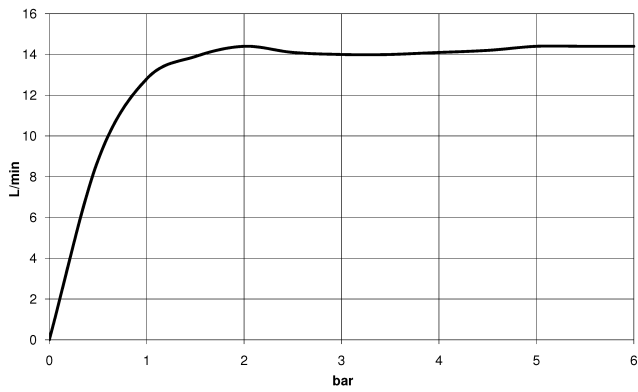

Rain shower with wall fixing 220 mm - Platinum

IMO

28 649 670

- 450mm projection
- rain shower Ø 220 mm
- PURE RAIN, max. flow rate 14 l/min (at 3 bar)
- Function from: 7 l/min
- rosette 65 x 65 mm
- 1/2" connection
- with anti-scale system
- quick clearing
- WRAS 2212012

Recommended miscellaneous

- Concealed wall elbow -** 35 085 970 90
- max. recess depth 163 mm
 - min. recess depth 90 mm

28 649 670

mm [inches]

Flow rate chart

Certificates

WRAS_2212012. LGA_38655.

28 649 670