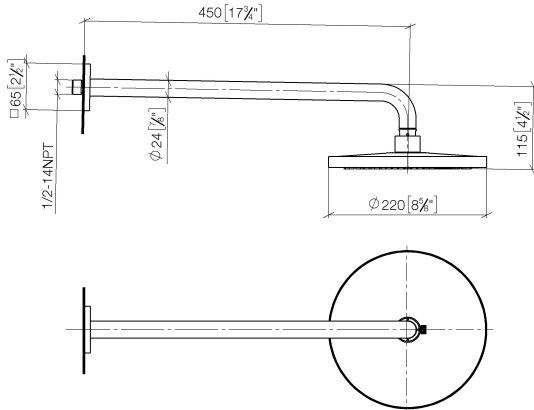

Rain shower with wall fixing 220 mm - Platinum

IMO

28 649 670

- 450mm projection
- rain shower Ø 220 mm
- PURE RAIN, max. flow rate 14 l/min (at 3 bar)
- Function from: 7 l/min
- rosette 65 x 65 mm
- 1/2" connection
- with anti-scale system
- quick clearing
- WRAS 2212012

Fits: IMO, CYO

	Platinum	28 649 670-08
	Chrome	28 649 670-00
	Brushed Platinum	28 649 670-06
	Dark Chrome	28 649 670-19
	Brushed Light Gold	28 649 670-27
	Brushed Durabrass (23kt Gold)	28 649 670-28
	Matte Black	28 649 670-33
	Brushed Champagne (22kt Gold)	28 649 670-46
	Champagne (22kt Gold)	28 649 670-47
	Brushed Chrome	28 649 670-93
	Brushed Dark Platinum	28 649 670-99

Recommended miscellaneous

- Concealed wall elbow -** 35 085 970 90
- max. recess depth 163 mm
 - min. recess depth 90 mm

28 649 670

mm [inches]

Flow rate chart

Certificates

WRAS_2212012. LGA_38655.

28 649 670

Spare parts list

No.	Item Number	Name	Quantity used	Delivery time
1	04 30 31 032 00 90	fixing set	1	2
2	09 17 20 120 90	holder	1	2
3	09 14 10 150 90	seal	2	2
4	09 27 67 015-08	rosette	1	40
5	90 31 11 038 00 90	pin	1	2
6	90 11 03 070 00-08	pipe	1	40
7	09 23 01 075 90	insert	1	2
8	04 12 05 092 00-08	shower	1	40
9	90 30 09 069 00 90	key	1	2