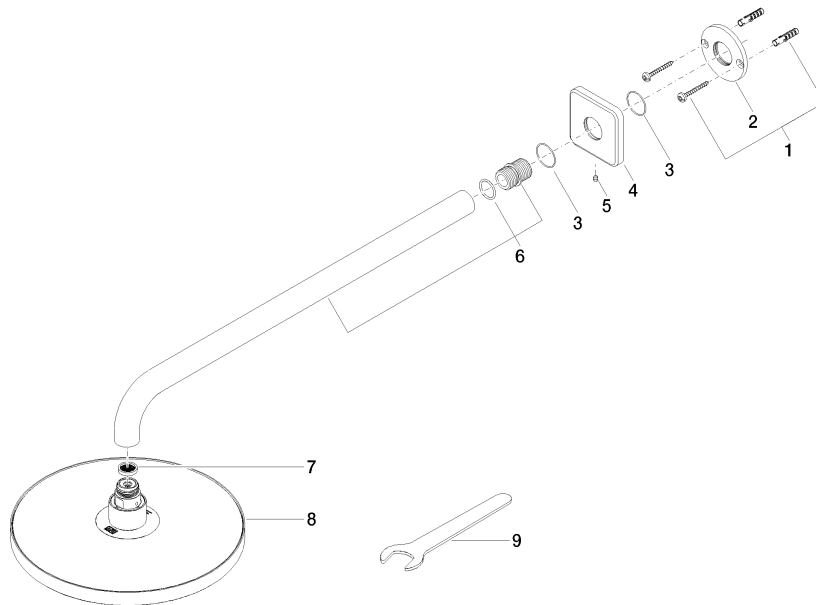

Rain shower with wall fixing 220 mm - Platinum

IMO

28 649 670

- 450mm projection
- rain shower Ø 220 mm
- PURE RAIN, max. flow rate 14 l/min (at 3 bar)
- Function from: 7 l/min
- rosette 65 x 65 mm
- 1/2" connection
- with anti-scale system
- quick clearing
- WRAS 2212012

Recommended miscellaneous

- Concealed wall elbow -** 35 085 970 90
- max. recess depth 163 mm
 - min. recess depth 90 mm

28 649 670

mm [inches]

Flow rate chart

Certificates

WRAS_2212012. LGA_38655.

28 649 670

Spare parts list

No.	Item Number	Name	Quantity used	Delivery time
1	04 30 31 032 00 90	fixing set	1	2
2	09 17 20 120 90	holder	1	2
3	09 14 10 150 90	seal	2	2
4	09 27 67 015-08	rosette	1	40
5	90 31 11 038 00 90	pin	1	2
6	90 11 03 070 00-08	pipe	1	40
7	09 23 01 075 90	insert	1	2
8	04 12 05 092 00-08	shower	1	40
9	90 30 09 069 00 90	key	1	2