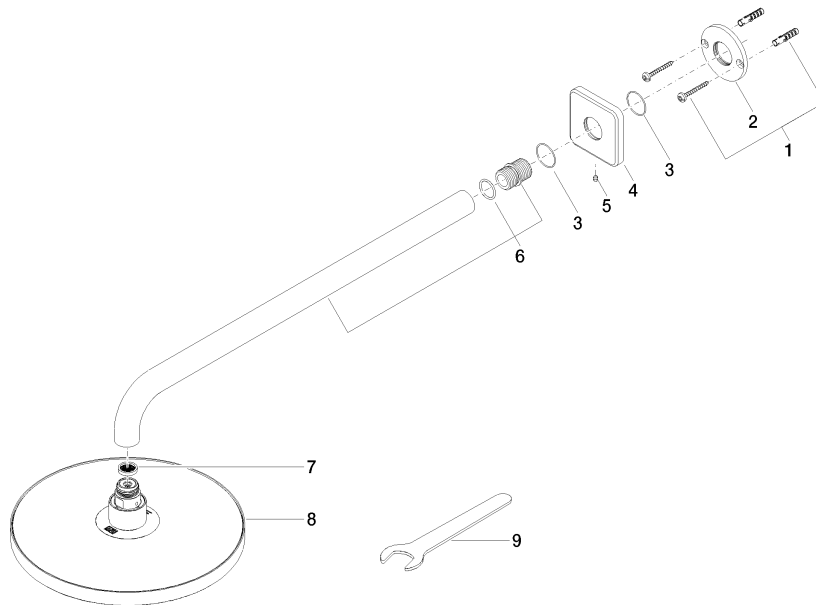

## Rain shower with wall fixing 220 mm - Dark Chrome

IMO

28 649 670

- 450mm projection
- rain shower Ø 220 mm
- PURE RAIN, max. flow rate 14 l/min (at 3 bar)
- Function from: 7 l/min
- rosette 65 x 65 mm
- 1/2" connection
- with anti-scale system
- quick clearing
- WRAS 2212012

### Recommended miscellaneous

- Concealed wall elbow -** 35 085 970 90
- max. recess depth 163 mm
  - min. recess depth 90 mm

28 649 670

mm [inches]

Flow rate chart

Certificates

WRAS\_2212012. LGA\_38655.

28 649 670

### Spare parts list

No.	Item Number	Name	Quantity used	Delivery time
1	04 30 31 032 00 90	fixing set	1	2
2	09 17 20 120 90	holder	1	2
3	09 14 10 150 90	seal	2	2
4	09 27 67 015-19	rosette	1	60
5	90 31 11 038 00 90	pin	1	2
6	90 11 03 070 00-19	pipe	1	20
7	09 23 01 075 90	insert	1	2
8	04 12 05 092 00-19	shower	1	20
9	90 30 09 069 00 90	key	1	2