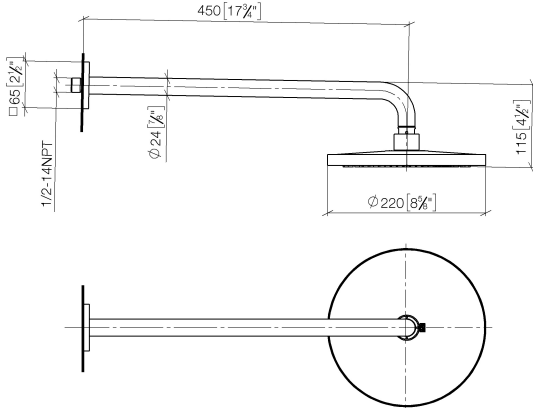

## Rain shower with wall fixing 220 mm - Dark Chrome

IMO

28 649 670

- 450mm projection
- rain shower Ø 220 mm
- PURE RAIN, max. flow rate 14 l/min (at 3 bar)
- Function from: 7 l/min
- rosette 65 x 65 mm
- 1/2" connection
- with anti-scale system
- quick clearing
- WRAS 2212012

### Recommended miscellaneous

- Concealed wall elbow -** 35 085 970 90
- max. recess depth 163 mm
  - min. recess depth 90 mm

28 649 670

mm [inches]

Flow rate chart

Certificates

WRAS\_2212012. LGA\_38655.

28 649 670

### Spare parts list

No.	Item Number	Name	Quantity used	Delivery time
1	04 30 31 032 00 90	fixing set	1	2
2	09 17 20 120 90	holder	1	2
3	09 14 10 150 90	seal	2	2
4	09 27 67 015-19	rosette	1	60
5	90 31 11 038 00 90	pin	1	2
6	90 11 03 070 00-19	pipe	1	20
7	09 23 01 075 90	insert	1	2
8	04 12 05 092 00-19	shower	1	20
9	90 30 09 069 00 90	key	1	2