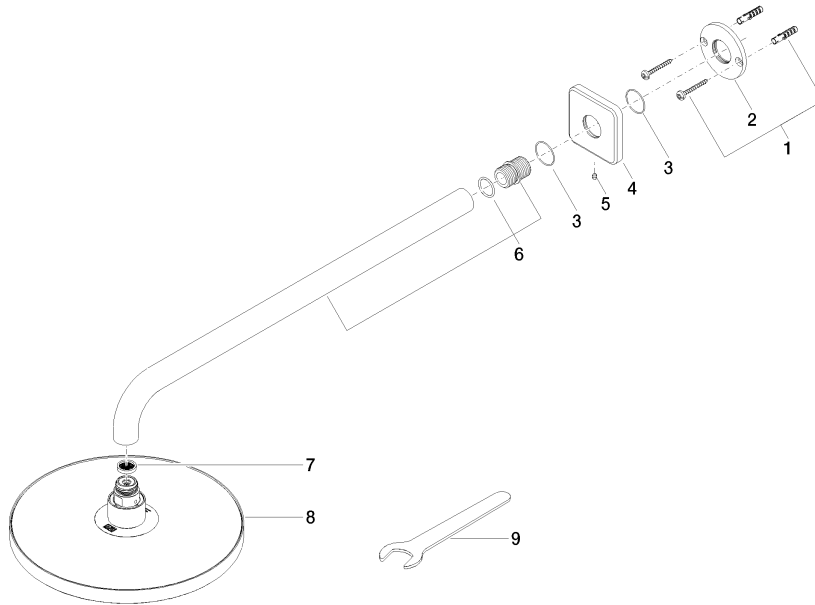

Rain shower with wall fixing 220 mm - Brushed Light Gold

IMO

28 649 670

- 450mm projection
- rain shower Ø 220 mm
- PURE RAIN, max. flow rate 14 l/min (at 3 bar)
- Function from: 7 l/min
- rosette 65 x 65 mm
- 1/2" connection
- with anti-scale system
- quick clearing
- WRAS 2212012

Recommended miscellaneous

- Concealed wall elbow -** 35 085 970 90
- min. recess depth 90 mm
 - max. recess depth 163 mm

28 649 670

mm [inches]

Flow rate chart

Certificates

WRAS_2212012. LGA_38655.

28 649 670

Spare parts list

No.	Item Number	Name	Quantity used	Delivery time
1	04 30 31 032 00 90	fixing set	1	2
2	09 17 20 120 90	holder	1	2
3	09 14 10 150 90	seal	2	2
4	09 27 67 015-27	rosette	1	60
5	90 31 11 038 00 90	pin	1	2
6	90 11 03 070 00-27	pipe	1	30
7	09 23 01 075 90	insert	1	2
8	04 12 05 092 00-27	shower	1	60
9	90 30 09 069 00 90	key	1	2