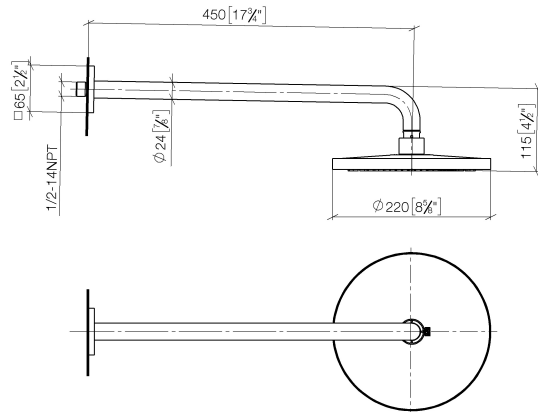

Rain shower with wall fixing 220 mm - Brushed Light Gold

IMO

28 649 670

- 450mm projection
- rain shower Ø 220 mm
- PURE RAIN, max. flow rate 14 l/min (at 3 bar)
- Function from: 7 l/min
- rosette 65 x 65 mm
- 1/2" connection
- with anti-scale system
- quick clearing
- WRAS 2212012

Recommended miscellaneous

- Concealed wall elbow -** 35 085 970 90
- min. recess depth 90 mm
 - max. recess depth 163 mm

28 649 670

mm [inches]

Flow rate chart

Certificates

WRAS_2212012. LGA_38655.

28 649 670

Spare parts list

No.	Item Number	Name	Quantity used	Delivery time
1	04 30 31 032 00 90	fixing set	1	2
2	09 17 20 120 90	holder	1	2
3	09 14 10 150 90	seal	2	2
4	09 27 67 015-27	rosette	1	60
5	90 31 11 038 00 90	pin	1	2
6	90 11 03 070 00-27	pipe	1	30
7	09 23 01 075 90	insert	1	2
8	04 12 05 092 00-27	shower	1	60
9	90 30 09 069 00 90	key	1	2