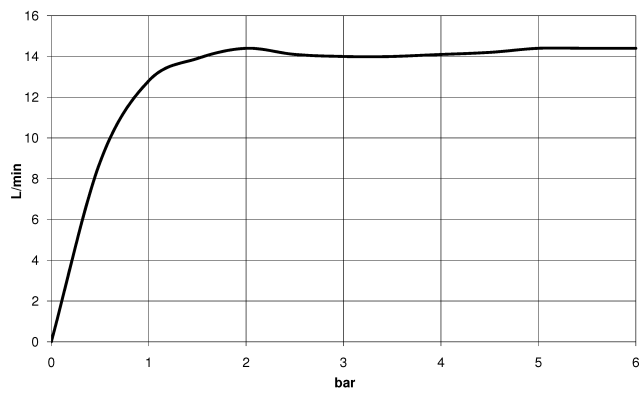

Rain shower with wall fixing 220 mm - Brushed Light Gold

IMO

28 649 670

- 450mm projection
- rain shower Ø 220 mm
- PURE RAIN, max. flow rate 14 l/min (at 3 bar)
- Function from: 7 l/min
- rosette 65 x 65 mm
- 1/2" connection
- with anti-scale system
- quick clearing
- WRAS 2212012

Recommended miscellaneous

- Concealed wall elbow -** 35 085 970 90
- min. recess depth 90 mm
 - max. recess depth 163 mm

28 649 670

mm [inches]

Flow rate chart

Certificates

WRAS_2212012. LGA_38655.

28 649 670