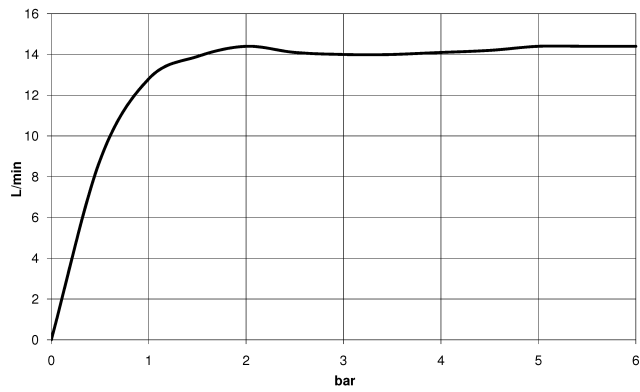

Rain shower with wall fixing 220 mm - Matte Black

IMO

28 649 670

- 450mm projection
- rain shower Ø 220 mm
- PURE RAIN, max. flow rate 14 l/min (at 3 bar)
- Function from: 7 l/min
- rosette 65 x 65 mm
- 1/2" connection
- with anti-scale system
- quick clearing
- WRAS 2212012

Recommended miscellaneous

Concealed wall elbow -

35 085 970 90

- min. recess depth 90 mm
- max. recess depth 163 mm

28 649 670

mm [inches]

Flow rate chart

Certificates