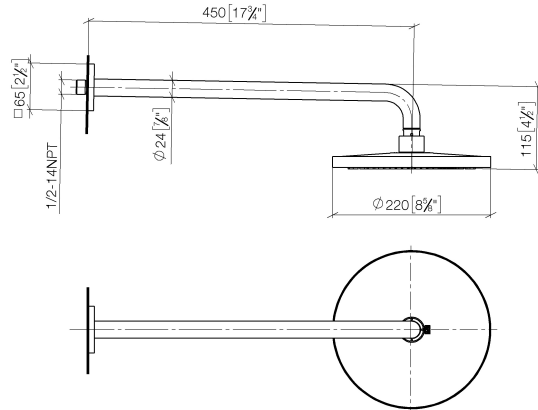

Rain shower with wall fixing 220 mm - Matte Black

IMO

28 649 670

- 450mm projection
- rain shower Ø 220 mm
- PURE RAIN, max. flow rate 14 l/min (at 3 bar)
- Function from: 7 l/min
- rosette 65 x 65 mm
- 1/2" connection
- with anti-scale system
- quick clearing
- WRAS 2212012

Recommended miscellaneous

Concealed wall elbow -

35 085 970 90

- min. recess depth 90 mm
- max. recess depth 163 mm

28 649 670

mm [inches]

Flow rate chart

Certificates