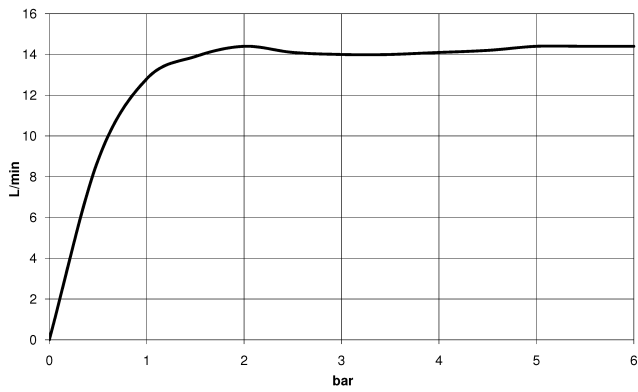

**Rain shower with wall fixing 220 mm - Champagne (22kt Gold)**

IMO

28 649 670

- 450mm projection
- rain shower Ø 220 mm
- PURE RAIN, max. flow rate 14 l/min (at 3 bar)
- Function from: 7 l/min
- rosette 65 x 65 mm
- 1/2" connection
- with anti-scale system
- quick clearing
- WRAS 2212012

**Recommended miscellaneous**

- Concealed wall elbow -** 35 085 970 90
- max. recess depth 163 mm
  - min. recess depth 90 mm

28 649 670

mm [inches]

Flow rate chart

Certificates

WRAS\_2212012. LGA\_38655.

28 649 670