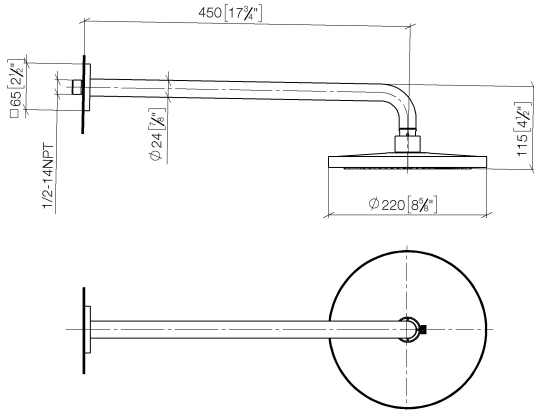

**Rain shower with wall fixing 220 mm - Champagne (22kt Gold)**

IMO

28 649 670

- 450mm projection
- rain shower Ø 220 mm
- PURE RAIN, max. flow rate 14 l/min (at 3 bar)
- Function from: 7 l/min
- rosette 65 x 65 mm
- 1/2" connection
- with anti-scale system
- quick clearing
- WRAS 2212012

**Recommended miscellaneous**

- Concealed wall elbow -** 35 085 970 90
- max. recess depth 163 mm
  - min. recess depth 90 mm

28 649 670

mm [inches]

Flow rate chart

Certificates

WRAS\_2212012. LGA\_38655.

28 649 670

### Spare parts list

No.	Item Number	Name	Quantity used	Delivery time
1	04 30 31 032 00 90	fixing set	1	2
2	09 17 20 120 90	holder	1	2
3	09 14 10 150 90	seal	2	2
4	09 27 67 015-47	rosette	1	30
5	90 31 11 038 00 90	pin	1	2
6	90 11 03 070 00-47	pipe	1	30
7	09 23 01 075 90	insert	1	2
8	04 12 05 092 00-47	shower	1	60
9	90 30 09 069 00 90	key	1	2