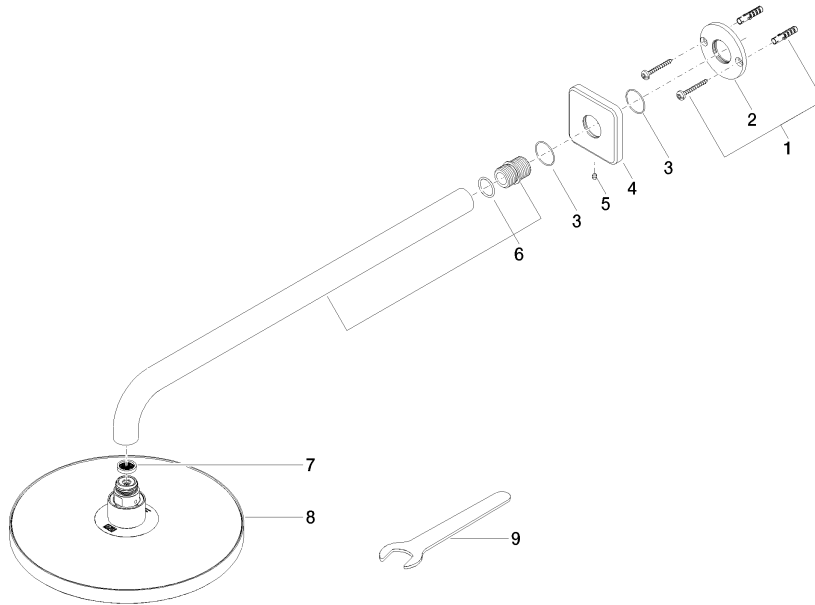

**Rain shower with wall fixing 220 mm - Champagne (22kt Gold)**

IMO

28 649 670

- 450mm projection
- rain shower Ø 220 mm
- PURE RAIN, max. flow rate 14 l/min (at 3 bar)
- Function from: 7 l/min
- rosette 65 x 65 mm
- 1/2" connection
- with anti-scale system
- quick clearing
- WRAS 2212012

**Recommended miscellaneous**

- Concealed wall elbow -** 35 085 970 90
- max. recess depth 163 mm
  - min. recess depth 90 mm

28 649 670

mm [inches]

Flow rate chart

Certificates

WRAS\_2212012. LGA\_38655.

28 649 670

### Spare parts list

No.	Item Number	Name	Quantity used	Delivery time
1	04 30 31 032 00 90	fixing set	1	2
2	09 17 20 120 90	holder	1	2
3	09 14 10 150 90	seal	2	2
4	09 27 67 015-47	rosette	1	30
5	90 31 11 038 00 90	pin	1	2
6	90 11 03 070 00-47	pipe	1	30
7	09 23 01 075 90	insert	1	2
8	04 12 05 092 00-47	shower	1	60
9	90 30 09 069 00 90	key	1	2