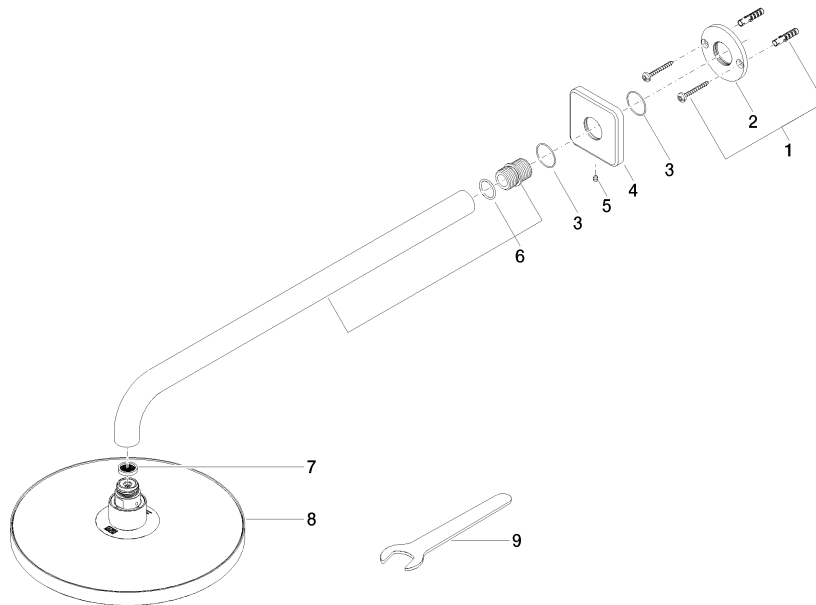

## Rain shower with wall fixing 220 mm - Brushed Dark Platinum

IMO

28 649 670

- 450mm projection
- rain shower Ø 220 mm
- PURE RAIN, max. flow rate 14 l/min (at 3 bar)
- Function from: 7 l/min
- rosette 65 x 65 mm
- 1/2" connection
- with anti-scale system
- quick clearing
- WRAS 2212012

### Recommended miscellaneous

- Concealed wall elbow -** 35 085 970 90
- max. recess depth 163 mm
  - min. recess depth 90 mm

28 649 670

mm [inches]

Flow rate chart

Certificates

WRAS\_2212012. LGA\_38655.

28 649 670

### Spare parts list

No.	Item Number	Name	Quantity used	Delivery time
1	04 30 31 032 00 90	fixing set	1	2
2	09 17 20 120 90	holder	1	2
3	09 14 10 150 90	seal	2	2
4	09 27 67 015-99	rosette	1	30
5	90 31 11 038 00 90	pin	1	2
6	90 11 03 070 00-99	pipe	1	30
7	09 23 01 075 90	insert	1	2
8	04 12 05 092 00-99	shower	1	30
9	90 30 09 069 00 90	key	1	2