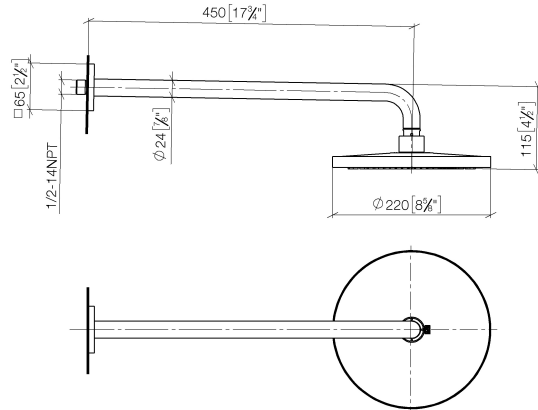

## Rain shower with wall fixing 220 mm - Brushed Dark Platinum

IMO

28 649 670

- 450mm projection
- rain shower Ø 220 mm
- PURE RAIN, max. flow rate 14 l/min (at 3 bar)
- Function from: 7 l/min
- rosette 65 x 65 mm
- 1/2" connection
- with anti-scale system
- quick clearing
- WRAS 2212012

### Recommended miscellaneous

- Concealed wall elbow -** 35 085 970 90
- max. recess depth 163 mm
  - min. recess depth 90 mm

28 649 670

mm [inches]

Flow rate chart

Certificates

WRAS\_2212012. LGA\_38655.

28 649 670

### Spare parts list

No.	Item Number	Name	Quantity used	Delivery time
1	04 30 31 032 00 90	fixing set	1	2
2	09 17 20 120 90	holder	1	2
3	09 14 10 150 90	seal	2	2
4	09 27 67 015-99	rosette	1	30
5	90 31 11 038 00 90	pin	1	2
6	90 11 03 070 00-99	pipe	1	30
7	09 23 01 075 90	insert	1	2
8	04 12 05 092 00-99	shower	1	30
9	90 30 09 069 00 90	key	1	2