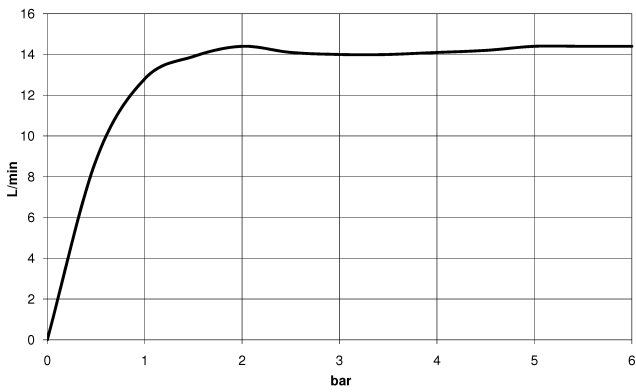

Rain shower with wall fixing 220 mm - Brushed Platinum

TARA

28 649 970

- 450mm projection
- rain shower Ø 220 mm
- PURE RAIN, max. flow rate 14 l/min (at 3 bar)
- Function from: 7 l/min
- rosette Ø 60 mm
- 1/2" connection
- with anti-scale system
- quick clearing
- WRAS 2212012

Recommended miscellaneous

- Concealed wall elbow -** 35 085 970 90
- max. recess depth 163 mm
 - min. recess depth 90 mm

28 649 970

mm [inches]

Flow rate chart

Certificates

WRAS_2212012.

DVGW_DW-
6517DN0118.