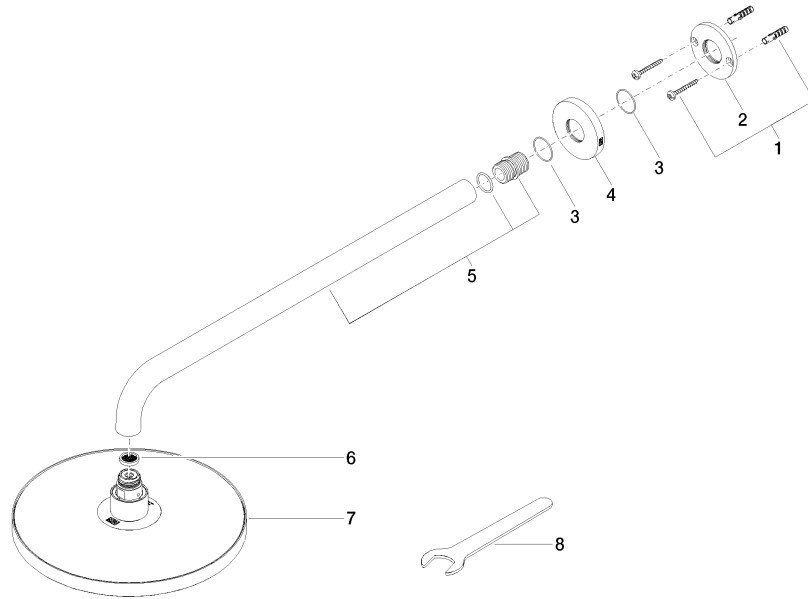

Rain shower with wall fixing 220 mm - Brushed Platinum

TARA

28 649 970

- 450mm projection
- rain shower Ø 220 mm
- PURE RAIN, max. flow rate 14 l/min (at 3 bar)
- Function from: 7 l/min
- rosette Ø 60 mm
- 1/2" connection
- with anti-scale system
- quick clearing
- WRAS 2212012

Fits: TARA, LISSÉ, VAIA, META

	Brushed Platinum	28 649 970-06
	Chrome	28 649 970-00
	Platinum	28 649 970-08
	Dark Chrome	28 649 970-19
	Light Gold	28 649 970-26
	Brushed Light Gold	28 649 970-27
	Brushed Durabrass (23kt Gold)	28 649 970-28
	Matte Black	28 649 970-33
	Brushed Bronze	28 649 970-42
	Brushed Champagne (22kt Gold)	28 649 970-46
	Champagne (22kt Gold)	28 649 970-47
	Brushed Chrome	28 649 970-93
	Brushed Dark Platinum	28 649 970-99

Recommended miscellaneous

- Concealed wall elbow -** 35 085 970 90
- max. recess depth 163 mm
 - min. recess depth 90 mm

28 649 970

mm [inches]

Flow rate chart

Certificates

WRAS_2212012.

DVGW_DW-
6517DN0118.

LGA_38655.

28 649 970

Spare parts list

No.	Item Number	Name	Quantity used	Delivery time
1	04 30 31 032 00 90	fixing set	1	2
2	09 17 20 120 90	holder	1	2
3	09 14 10 150 90	seal	2	2
4	09 27 97 015-06	rosette	1	10
5	90 11 03 070 00-06	pipe	1	10
6	09 23 01 075 90	insert	1	2
7	04 12 05 092 00-06	shower	1	10
8	90 30 09 069 00 90	key	1	2