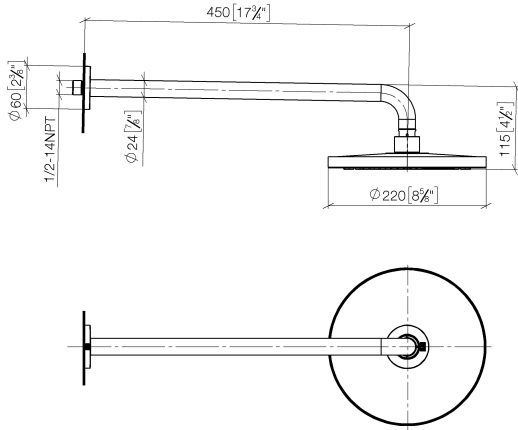

Rain shower with wall fixing 220 mm - Brushed Platinum

TARA

28 649 970

- 450mm projection
- rain shower Ø 220 mm
- PURE RAIN, max. flow rate 14 l/min (at 3 bar)
- Function from: 7 l/min
- rosette Ø 60 mm
- 1/2" connection
- with anti-scale system
- quick clearing
- WRAS 2212012

Fits: TARA, LISSÉ, VAIA, META

	Brushed Platinum	28 649 970-06
	Chrome	28 649 970-00
	Platinum	28 649 970-08
	Dark Chrome	28 649 970-19
	Light Gold	28 649 970-26
	Brushed Light Gold	28 649 970-27
	Brushed Durabrass (23kt Gold)	28 649 970-28
	Matte Black	28 649 970-33
	Brushed Bronze	28 649 970-42
	Brushed Champagne (22kt Gold)	28 649 970-46
	Champagne (22kt Gold)	28 649 970-47
	Brushed Chrome	28 649 970-93
	Brushed Dark Platinum	28 649 970-99

Recommended miscellaneous

- Concealed wall elbow -** 35 085 970 90
- max. recess depth 163 mm
 - min. recess depth 90 mm

28 649 970

mm [inches]

Flow rate chart

Certificates

WRAS_2212012.

DVGW_DW-
6517DN0118.

LGA_38655.

28 649 970

Spare parts list

No.	Item Number	Name	Quantity used	Delivery time
1	04 30 31 032 00 90	fixing set	1	2
2	09 17 20 120 90	holder	1	2
3	09 14 10 150 90	seal	2	2
4	09 27 97 015-06	rosette	1	10
5	90 11 03 070 00-06	pipe	1	10
6	09 23 01 075 90	insert	1	2
7	04 12 05 092 00-06	shower	1	10
8	90 30 09 069 00 90	key	1	2