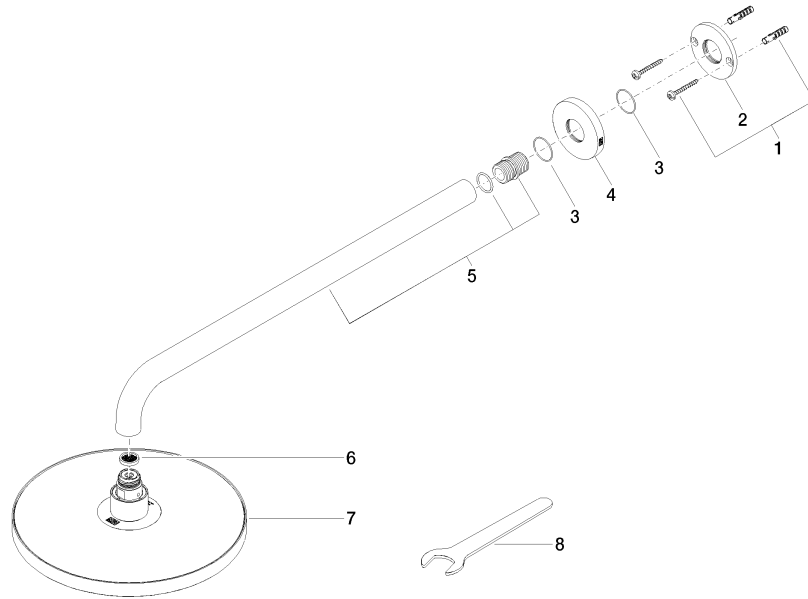

## Rain shower with wall fixing 220 mm - Platinum

TARA

28 649 970

- 450mm projection
- rain shower Ø 220 mm
- PURE RAIN, max. flow rate 14 l/min (at 3 bar)
- Function from: 7 l/min
- rosette Ø 60 mm
- 1/2" connection
- with anti-scale system
- quick clearing
- WRAS 2212012

Fits: TARA, LISSÉ, VAIA, META

	Platinum	28 649 970-08
	Chrome	28 649 970-00
	Brushed Platinum	28 649 970-06
	Dark Chrome	28 649 970-19
	Light Gold	28 649 970-26
	Brushed Light Gold	28 649 970-27
	Brushed Durabrass (23kt Gold)	28 649 970-28
	Matte Black	28 649 970-33
	Brushed Bronze	28 649 970-42
	Brushed Champagne (22kt Gold)	28 649 970-46
	Champagne (22kt Gold)	28 649 970-47
	Brushed Chrome	28 649 970-93
	Brushed Dark Platinum	28 649 970-99

### Recommended miscellaneous

- Concealed wall elbow -** 35 085 970 90
- max. recess depth 163 mm
  - min. recess depth 90 mm

28 649 970

mm [inches]

Flow rate chart

Certificates

WRAS\_2212012.

DVGW\_DW-  
6517DN0118.

### Spare parts list

No.	Item Number	Name	Quantity used	Delivery time
1	04 30 31 032 00 90	fixing set	1	2
2	09 17 20 120 90	holder	1	2
3	09 14 10 150 90	seal	2	2
4	09 27 97 015-08	rosette	1	40
5	90 11 03 070 00-08	pipe	1	40
6	09 23 01 075 90	insert	1	2
7	04 12 05 092 00-08	shower	1	40
8	90 30 09 069 00 90	key	1	2