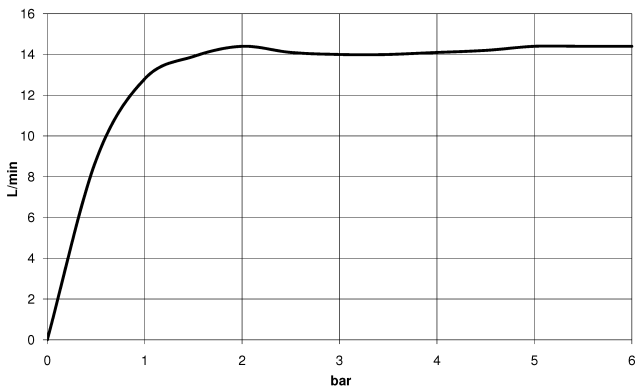

Rain shower with wall fixing 220 mm - Light Gold

TARA

28 649 970

- 450mm projection
- rain shower Ø 220 mm
- PURE RAIN, max. flow rate 14 l/min (at 3 bar)
- Function from: 7 l/min
- rosette Ø 60 mm
- 1/2" connection
- with anti-scale system
- quick clearing
- WRAS 2212012

Recommended miscellaneous

- Concealed wall elbow -** 35 085 970 90
- min. recess depth 90 mm
 - max. recess depth 163 mm

28 649 970

mm [inches]

Flow rate chart

Certificates

WRAS_2212012.

DVGW_DW-
6517DN0118.