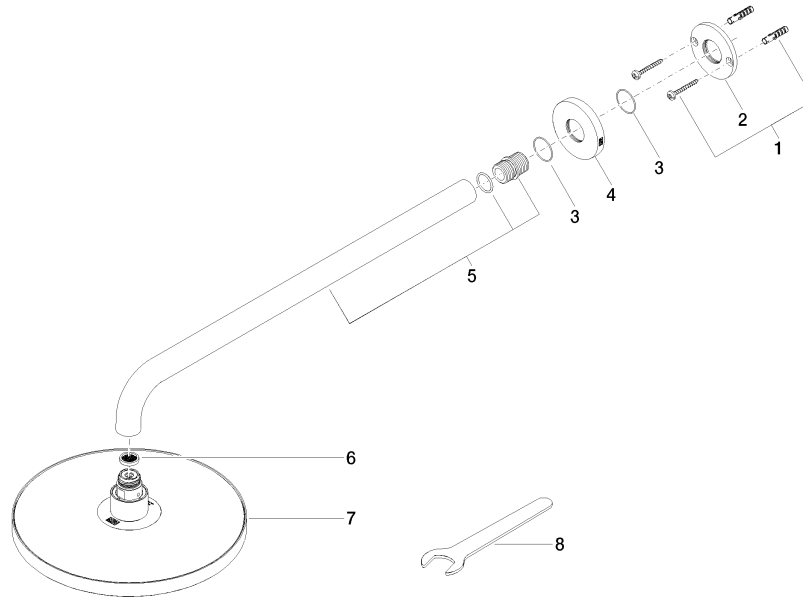

28 649 970

- 450mm projection
- rain shower Ø 220 mm
- PURE RAIN, max. flow rate 14 l/min (at 3 bar)
- Function from: 7 l/min
- rosette Ø 60 mm
- 1/2" connection
- with anti-scale system
- quick clearing
- WRAS 1707033

Fits: TARA, LISSÉ, VAIA, META

	Brushed Durabronze (23kt Gold)	28 649 970-28
	Chrome	28 649 970-00
	Brushed Platinum	28 649 970-06
	Platinum	28 649 970-08
	Dark Chrome	28 649 970-19
	Light Gold	28 649 970-26
	Brushed Light Gold	28 649 970-27
	Matte Black	28 649 970-33
	Brushed Bronze	28 649 970-42
	Brushed Champagne (22kt Gold)	28 649 970-46
	Champagne (22kt Gold)	28 649 970-47
	Brushed Chrome	28 649 970-93
	Brushed Dark Platinum	28 649 970-99

Recommended miscellaneous

Concealed wall elbow -

- max. recess depth 163 mm
- min. recess depth 90 mm

35 085 970 90

28 649 970

mm [inches]

Flow rate chart

Certificates

WRAS_2212012.

DVGW_DW-
6517DN0118.

LGA_38655.

28 649 970

Spare parts list

No.	Item Number	Name	Quantity used	Delivery time
1	04 30 31 032 00 90	fixing set	1	2
2	09 17 20 120 90	holder	1	2
3	09 14 10 150 90	seal	2	2
4	09 27 97 015-28	rosette	1	20
5	90 11 03 070 00-28	pipe	1	20
6	09 23 01 075 90	insert	1	2
7	04 12 05 092 00-28	shower	1	20
8	90 30 09 069 00 90	key	1	2