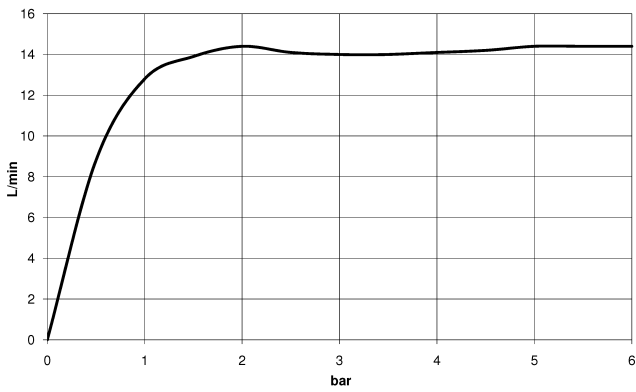

28 649 970

- 450mm projection
- rain shower Ø 220 mm
- PURE RAIN, max. flow rate 14 l/min (at 3 bar)
- Function from: 7 l/min
- rosette Ø 60 mm
- 1/2" connection
- with anti-scale system
- quick clearing
- WRAS 1707033

Recommended miscellaneous

Concealed wall elbow -

- max. recess depth 163 mm
- min. recess depth 90 mm

35 085 970 90

28 649 970

mm [inches]

Flow rate chart

Certificates