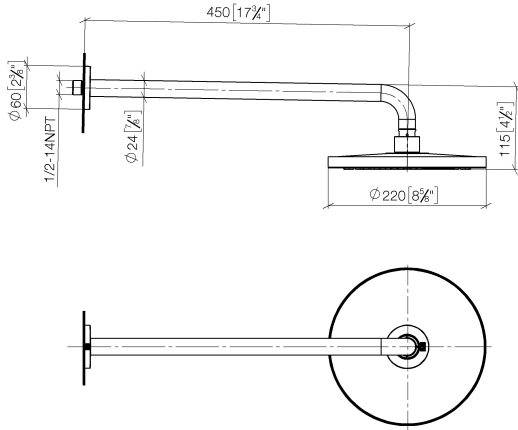

28 649 970

- 450mm projection
- rain shower Ø 220 mm
- PURE RAIN, max. flow rate 14 l/min (at 3 bar)
- Function from: 7 l/min
- rosette Ø 60 mm
- 1/2" connection
- with anti-scale system
- quick clearing
- WRAS 1707033

Recommended miscellaneous

Concealed wall elbow -

- max. recess depth 163 mm
- min. recess depth 90 mm

35 085 970 90

28 649 970

mm [inches]

Flow rate chart

Certificates

WRAS_2212012.

DVGW_DW-
6517DN0118.

LGA_38655.

28 649 970

Spare parts list

No.	Item Number	Name	Quantity used	Delivery time
1	04 30 31 032 00 90	fixing set	1	2
2	09 17 20 120 90	holder	1	2
3	09 14 10 150 90	seal	2	2
4	09 27 97 015-28	rosette	1	20
5	90 11 03 070 00-28	pipe	1	20
6	09 23 01 075 90	insert	1	2
7	04 12 05 092 00-28	shower	1	20
8	90 30 09 069 00 90	key	1	2