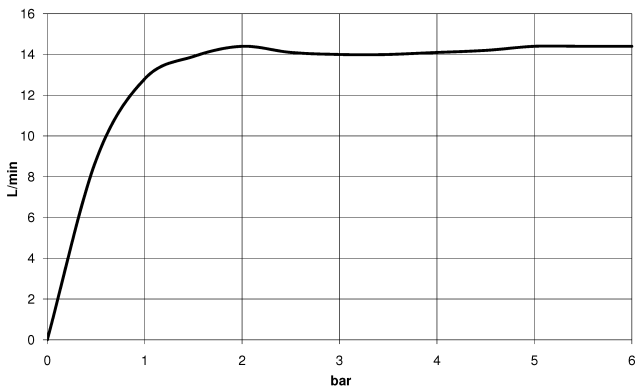

Rain shower with wall fixing 220 mm - Matte Black

TARA

28 649 970

- 450mm projection
- rain shower Ø 220 mm
- PURE RAIN, max. flow rate 14 l/min (at 3 bar)
- Function from: 7 l/min
- rosette Ø 60 mm
- 1/2" connection
- with anti-scale system
- quick clearing
- WRAS 2212012

Recommended miscellaneous

- Concealed wall elbow -** 35 085 970 90
- max. recess depth 163 mm
 - min. recess depth 90 mm

28 649 970

mm [inches]

Flow rate chart

Certificates

WRAS_2212012.

DVGW_DW-
6517DN0118.