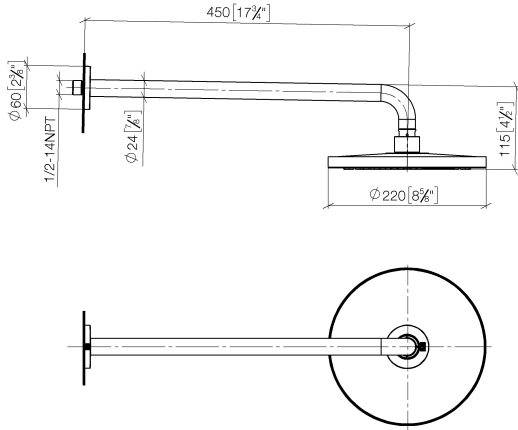

Rain shower with wall fixing 220 mm - Brushed Champagne (22kt Gold)

TARA

28 649 970

- 450mm projection
- rain shower Ø 220 mm
- PURE RAIN, max. flow rate 14 l/min (at 3 bar)
- Function from: 7 l/min
- rosette Ø 60 mm
- 1/2" connection
- with anti-scale system
- quick clearing
- WRAS 2212012

Fits: TARA, LISSÉ, VAIA, META

	Brushed Champagne (22kt Gold)	28 649 970-46
	Chrome	28 649 970-00
	Brushed Platinum	28 649 970-06
	Platinum	28 649 970-08
	Dark Chrome	28 649 970-19
	Light Gold	28 649 970-26
	Brushed Light Gold	28 649 970-27
	Brushed Durabrass (23kt Gold)	28 649 970-28
	Matte Black	28 649 970-33
	Brushed Bronze	28 649 970-42
	Champagne (22kt Gold)	28 649 970-47
	Brushed Chrome	28 649 970-93
	Brushed Dark Platinum	28 649 970-99

Recommended miscellaneous

- Concealed wall elbow -** 35 085 970 90
- max. recess depth 163 mm
 - min. recess depth 90 mm

28 649 970

mm [inches]

Flow rate chart

Certificates

WRAS_2212012. DVGW_DW- LGA_38655.
 6517DN0118.

28 649 970

Spare parts list

No.	Item Number	Name	Quantity used	Delivery time
1	04 30 31 032 00 90	fixing set	1	2
2	09 17 20 120 90	holder	1	2
3	09 14 10 150 90	seal	2	2
4	09 27 97 015-46	rosette	1	30
5	90 11 03 070 00-46	pipe	1	30
6	09 23 01 075 90	insert	1	2
7	04 12 05 092 00-46	shower	1	60
8	90 30 09 069 00 90	key	1	2