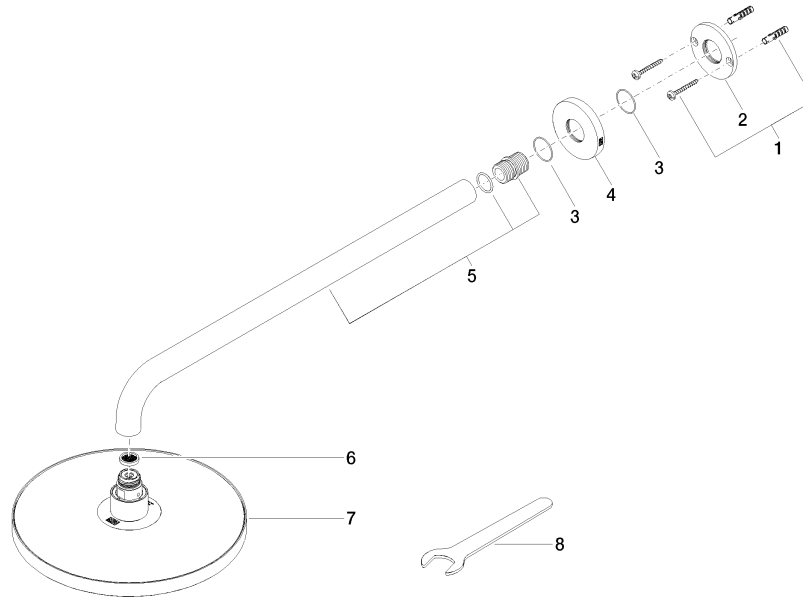

Rain shower with wall fixing 220 mm - Brushed Champagne (22kt Gold)

TARA

28 649 970

- 450mm projection
- rain shower Ø 220 mm
- PURE RAIN, max. flow rate 14 l/min (at 3 bar)
- Function from: 7 l/min
- rosette Ø 60 mm
- 1/2" connection
- with anti-scale system
- quick clearing
- WRAS 2212012

Fits: TARA, LISSÉ, VAIA, META

	Brushed Champagne (22kt Gold)	28 649 970-46
	Chrome	28 649 970-00
	Brushed Platinum	28 649 970-06
	Platinum	28 649 970-08
	Dark Chrome	28 649 970-19
	Light Gold	28 649 970-26
	Brushed Light Gold	28 649 970-27
	Brushed Durabrass (23kt Gold)	28 649 970-28
	Matte Black	28 649 970-33
	Brushed Bronze	28 649 970-42
	Champagne (22kt Gold)	28 649 970-47
	Brushed Chrome	28 649 970-93
	Brushed Dark Platinum	28 649 970-99

Recommended miscellaneous

- Concealed wall elbow -** 35 085 970 90
- max. recess depth 163 mm
 - min. recess depth 90 mm

28 649 970

mm [inches]

Flow rate chart

Certificates

WRAS_2212012. DVGW_DW- LGA_38655.
 6517DN0118.

28 649 970

Spare parts list

No.	Item Number	Name	Quantity used	Delivery time
1	04 30 31 032 00 90	fixing set	1	2
2	09 17 20 120 90	holder	1	2
3	09 14 10 150 90	seal	2	2
4	09 27 97 015-46	rosette	1	30
5	90 11 03 070 00-46	pipe	1	30
6	09 23 01 075 90	insert	1	2
7	04 12 05 092 00-46	shower	1	60
8	90 30 09 069 00 90	key	1	2