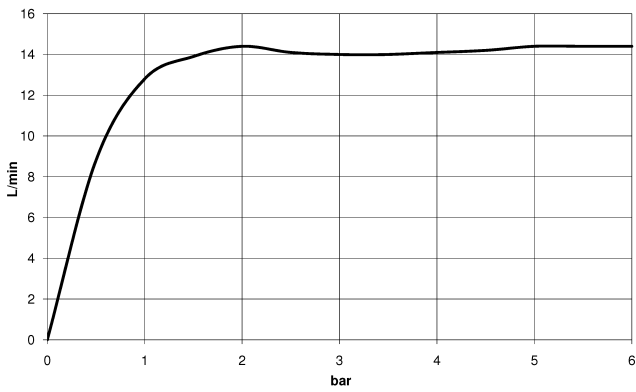

Rain shower with wall fixing 220 mm - Brushed Champagne (22kt Gold)

TARA

28 649 970

- 450mm projection
- rain shower Ø 220 mm
- PURE RAIN, max. flow rate 14 l/min (at 3 bar)
- Function from: 7 l/min
- rosette Ø 60 mm
- 1/2" connection
- with anti-scale system
- quick clearing
- WRAS 2212012

Recommended miscellaneous

- Concealed wall elbow -** 35 085 970 90
- max. recess depth 163 mm
 - min. recess depth 90 mm

28 649 970

mm [inches]

Flow rate chart

Certificates

WRAS_2212012. DVGW_DW- LGA_38655.
 6517DN0118.