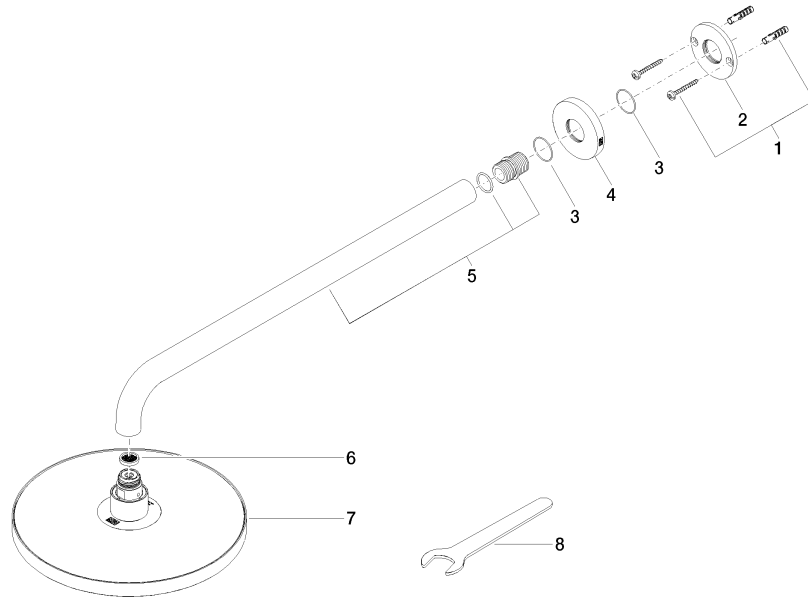

Rain shower with wall fixing 220 mm - Champagne (22kt Gold)

TARA

28 649 970

- 450mm projection
- rain shower Ø 220 mm
- PURE RAIN, max. flow rate 14 l/min (at 3 bar)
- Function from: 7 l/min
- rosette Ø 60 mm
- 1/2" connection
- with anti-scale system
- quick clearing
- WRAS 2212012

Fits: TARA, LISSÉ, VAIA, META

	Champagne (22kt Gold)	28 649 970-47
	Chrome	28 649 970-00
	Brushed Platinum	28 649 970-06
	Platinum	28 649 970-08
	Dark Chrome	28 649 970-19
	Light Gold	28 649 970-26
	Brushed Light Gold	28 649 970-27
	Brushed Durabronze (23kt Gold)	28 649 970-28
	Matte Black	28 649 970-33
	Brushed Bronze	28 649 970-42
	Brushed Champagne (22kt Gold)	28 649 970-46
	Brushed Chrome	28 649 970-93
	Brushed Dark Platinum	28 649 970-99

Recommended miscellaneous

- Concealed wall elbow -** 35 085 970 90
- max. recess depth 163 mm
 - min. recess depth 90 mm

28 649 970

mm [inches]

Flow rate chart

Certificates

WRAS_2212012.

DVGW_DW-
6517DN0118.

LGA_38655.

28 649 970

Spare parts list

No.	Item Number	Name	Quantity used	Delivery time
1	04 30 31 032 00 90	fixing set	1	2
2	09 17 20 120 90	holder	1	2
3	09 14 10 150 90	seal	2	2
4	09 27 97 015-47	rosette	1	30
5	90 11 03 070 00-47	pipe	1	30
6	09 23 01 075 90	insert	1	2
7	04 12 05 092 00-47	shower	1	60
8	90 30 09 069 00 90	key	1	2