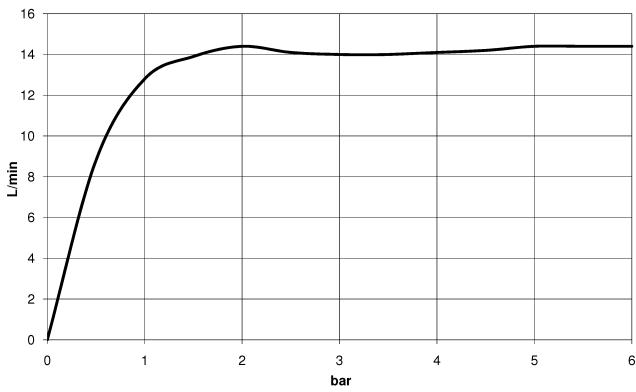

Rain shower with wall fixing 220 mm - Champagne (22kt Gold)

TARA

28 649 970

- 450mm projection
- rain shower Ø 220 mm
- PURE RAIN, max. flow rate 14 l/min (at 3 bar)
- Function from: 7 l/min
- rosette Ø 60 mm
- 1/2" connection
- with anti-scale system
- quick clearing
- WRAS 2212012

Recommended miscellaneous

- Concealed wall elbow -** 35 085 970 90
- max. recess depth 163 mm
 - min. recess depth 90 mm

28 649 970

mm [inches]

Flow rate chart

Certificates

WRAS_2212012.

DVGW_DW-
6517DN0118.