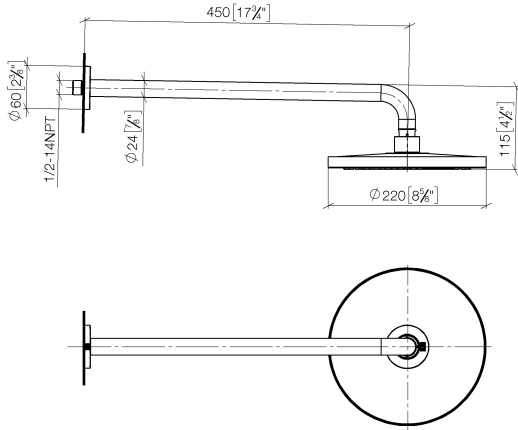

Rain shower with wall fixing 220 mm - Champagne (22kt Gold)

TARA

28 649 970

- 450mm projection
- rain shower Ø 220 mm
- PURE RAIN, max. flow rate 14 l/min (at 3 bar)
- Function from: 7 l/min
- rosette Ø 60 mm
- 1/2" connection
- with anti-scale system
- quick clearing
- WRAS 2212012

Fits: TARA, LISSÉ, VAIA, META

	Champagne (22kt Gold)	28 649 970-47
	Chrome	28 649 970-00
	Brushed Platinum	28 649 970-06
	Platinum	28 649 970-08
	Dark Chrome	28 649 970-19
	Light Gold	28 649 970-26
	Brushed Light Gold	28 649 970-27
	Brushed Durabronze (23kt Gold)	28 649 970-28
	Matte Black	28 649 970-33
	Brushed Bronze	28 649 970-42
	Brushed Champagne (22kt Gold)	28 649 970-46
	Brushed Chrome	28 649 970-93
	Brushed Dark Platinum	28 649 970-99

Recommended miscellaneous

- Concealed wall elbow -** 35 085 970 90
- max. recess depth 163 mm
 - min. recess depth 90 mm

28 649 970

mm [inches]

Flow rate chart

Certificates

WRAS_2212012.

DVGW_DW-
6517DN0118.

LGA_38655.

28 649 970

Spare parts list

No.	Item Number	Name	Quantity used	Delivery time
1	04 30 31 032 00 90	fixing set	1	2
2	09 17 20 120 90	holder	1	2
3	09 14 10 150 90	seal	2	2
4	09 27 97 015-47	rosette	1	30
5	90 11 03 070 00-47	pipe	1	30
6	09 23 01 075 90	insert	1	2
7	04 12 05 092 00-47	shower	1	60
8	90 30 09 069 00 90	key	1	2