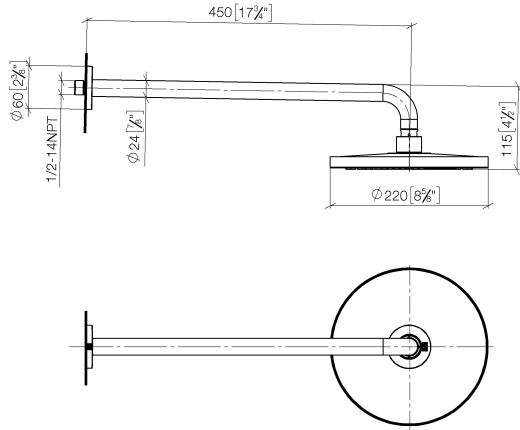

Rain shower with wall fixing 220 mm - Brushed Chrome

TARA

28 649 970

- 450mm projection
- rain shower Ø 220 mm
- PURE RAIN, max. flow rate 14 l/min (at 3 bar)
- Function from: 7 l/min
- rosette Ø 60 mm
- 1/2" connection
- with anti-scale system
- quick clearing
- WRAS 2212012

Fits: TARA, LISSÉ, VAIA, META

	Brushed Chrome	28 649 970-93
	Chrome	28 649 970-00
	Brushed Platinum	28 649 970-06
	Platinum	28 649 970-08
	Dark Chrome	28 649 970-19
	Light Gold	28 649 970-26
	Brushed Light Gold	28 649 970-27
	Brushed Durabronze (23kt Gold)	28 649 970-28
	Matte Black	28 649 970-33
	Brushed Bronze	28 649 970-42
	Brushed Champagne (22kt Gold)	28 649 970-46
	Champagne (22kt Gold)	28 649 970-47
	Brushed Dark Platinum	28 649 970-99

Recommended miscellaneous

- Concealed wall elbow -** 35 085 970 90
- max. recess depth 163 mm
 - min. recess depth 90 mm

28 649 970

mm [inches]

Flow rate chart

Certificates

WRAS_2212012.

DVGW_DW-
6517DN0118.

LGA_38655.

28 649 970

Spare parts list

No.	Item Number	Name	Quantity used	Delivery time
1	04 30 31 032 00 90	fixing set	1	2
2	09 17 20 120 90	holder	1	2
3	09 14 10 150 90	seal	2	2
4	09 27 97 015-93	rosette	1	20
5	90 11 03 070 00-93	pipe	1	20
6	09 23 01 075 90	insert	1	2
7	04 12 05 092 00-93	shower	1	20
8	90 30 09 069 00 90	key	1	2