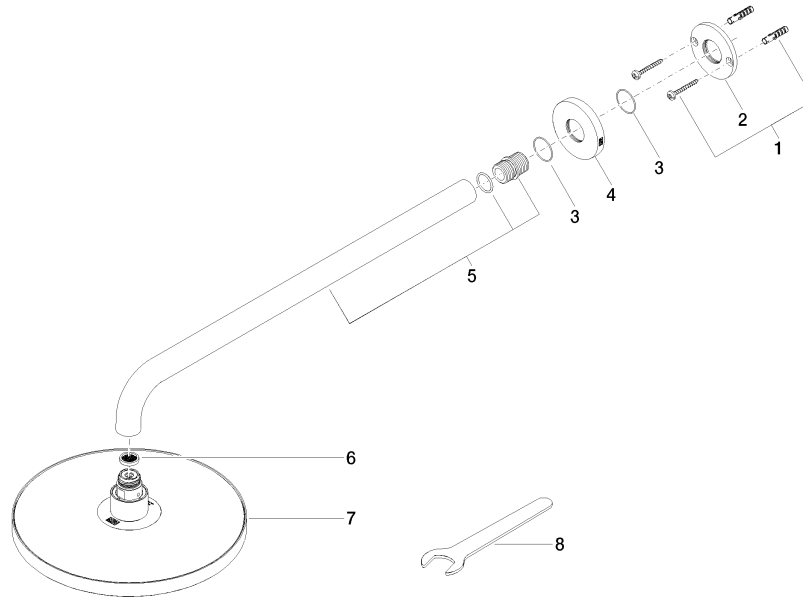

Rain shower with wall fixing 220 mm - Brushed Chrome

TARA

28 649 970

- 450mm projection
- rain shower Ø 220 mm
- PURE RAIN, max. flow rate 14 l/min (at 3 bar)
- Function from: 7 l/min
- rosette Ø 60 mm
- 1/2" connection
- with anti-scale system
- quick clearing
- WRAS 2212012

Fits: TARA, LISSÉ, VAIA, META

	Brushed Chrome	28 649 970-93
	Chrome	28 649 970-00
	Brushed Platinum	28 649 970-06
	Platinum	28 649 970-08
	Dark Chrome	28 649 970-19
	Light Gold	28 649 970-26
	Brushed Light Gold	28 649 970-27
	Brushed Durabronze (23kt Gold)	28 649 970-28
	Matte Black	28 649 970-33
	Brushed Bronze	28 649 970-42
	Brushed Champagne (22kt Gold)	28 649 970-46
	Champagne (22kt Gold)	28 649 970-47
	Brushed Dark Platinum	28 649 970-99

Recommended miscellaneous

- Concealed wall elbow -** 35 085 970 90
- max. recess depth 163 mm
 - min. recess depth 90 mm

28 649 970

mm [inches]

Flow rate chart

Certificates

WRAS_2212012.

DVGW_DW-
6517DN0118.

LGA_38655.

28 649 970

Spare parts list

No.	Item Number	Name	Quantity used	Delivery time
1	04 30 31 032 00 90	fixing set	1	2
2	09 17 20 120 90	holder	1	2
3	09 14 10 150 90	seal	2	2
4	09 27 97 015-93	rosette	1	20
5	90 11 03 070 00-93	pipe	1	20
6	09 23 01 075 90	insert	1	2
7	04 12 05 092 00-93	shower	1	20
8	90 30 09 069 00 90	key	1	2