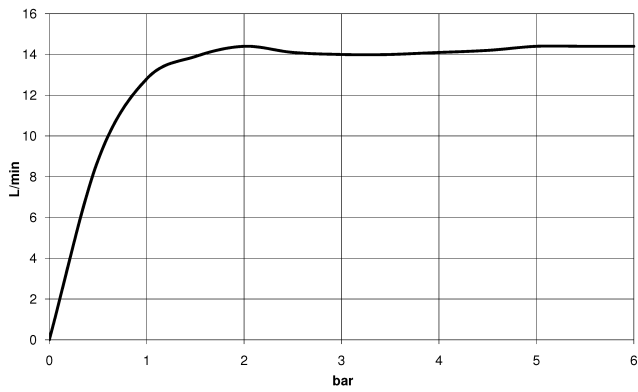

Rain shower with wall fixing 220 mm - Brushed Chrome

TARA

28 649 970

- 450mm projection
- rain shower Ø 220 mm
- PURE RAIN, max. flow rate 14 l/min (at 3 bar)
- Function from: 7 l/min
- rosette Ø 60 mm
- 1/2" connection
- with anti-scale system
- quick clearing
- WRAS 2212012

Recommended miscellaneous

- Concealed wall elbow -** 35 085 970 90
- max. recess depth 163 mm
 - min. recess depth 90 mm

28 649 970

mm [inches]

Flow rate chart

Certificates

WRAS_2212012.

DVGW_DW-
6517DN0118.