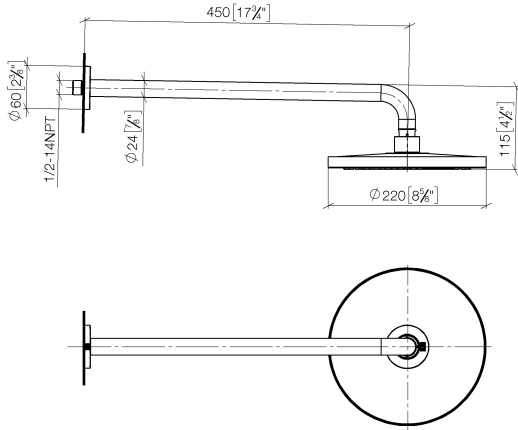

Rain shower with wall fixing 220 mm - Brushed Dark Platinum

TARA

28 649 970

- 450mm projection
- rain shower Ø 220 mm
- PURE RAIN, max. flow rate 14 l/min (at 3 bar)
- Function from: 7 l/min
- rosette Ø 60 mm
- 1/2" connection
- with anti-scale system
- quick clearing
- WRAS 2212012

Fits: TARA, LISSÉ, VAIA, META

	Brushed Dark Platinum	28 649 970-99
	Chrome	28 649 970-00
	Brushed Platinum	28 649 970-06
	Platinum	28 649 970-08
	Dark Chrome	28 649 970-19
	Light Gold	28 649 970-26
	Brushed Light Gold	28 649 970-27
	Brushed Durabronze (23kt Gold)	28 649 970-28
	Matte Black	28 649 970-33
	Brushed Bronze	28 649 970-42
	Brushed Champagne (22kt Gold)	28 649 970-46
	Champagne (22kt Gold)	28 649 970-47
	Brushed Chrome	28 649 970-93

Recommended miscellaneous

- Concealed wall elbow -** 35 085 970 90
- max. recess depth 163 mm
 - min. recess depth 90 mm

28 649 970

mm [inches]

Flow rate chart

Certificates

WRAS_2212012.

DVGW_DW-
6517DN0118.

LGA_38655.

28 649 970

Spare parts list

No.	Item Number	Name	Quantity used	Delivery time
1	04 30 31 032 00 90	fixing set	1	2
2	09 17 20 120 90	holder	1	2
3	09 14 10 150 90	seal	2	2
4	09 27 97 015-99	rosette	1	30
5	90 11 03 070 00-99	pipe	1	30
6	09 23 01 075 90	insert	1	2
7	04 12 05 092 00-99	shower	1	30
8	90 30 09 069 00 90	key	1	2