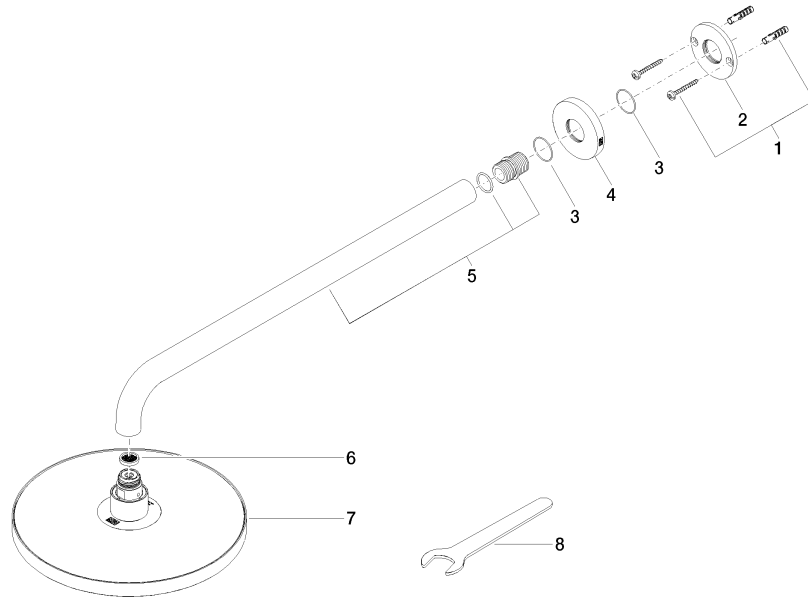

Rain shower with wall fixing 220 mm - Brushed Dark Platinum

TARA

28 649 970

- 450mm projection
- rain shower Ø 220 mm
- PURE RAIN, max. flow rate 14 l/min (at 3 bar)
- Function from: 7 l/min
- rosette Ø 60 mm
- 1/2" connection
- with anti-scale system
- quick clearing
- WRAS 2212012

Fits: TARA, LISSÉ, VAIA, META

	Brushed Dark Platinum	28 649 970-99
	Chrome	28 649 970-00
	Brushed Platinum	28 649 970-06
	Platinum	28 649 970-08
	Dark Chrome	28 649 970-19
	Light Gold	28 649 970-26
	Brushed Light Gold	28 649 970-27
	Brushed Durabronze (23kt Gold)	28 649 970-28
	Matte Black	28 649 970-33
	Brushed Bronze	28 649 970-42
	Brushed Champagne (22kt Gold)	28 649 970-46
	Champagne (22kt Gold)	28 649 970-47
	Brushed Chrome	28 649 970-93

Recommended miscellaneous

- Concealed wall elbow -** 35 085 970 90
- max. recess depth 163 mm
 - min. recess depth 90 mm

28 649 970

mm [inches]

Flow rate chart

Certificates

WRAS_2212012.

DVGW_DW-
6517DN0118.

LGA_38655.

28 649 970

Spare parts list

No.	Item Number	Name	Quantity used	Delivery time
1	04 30 31 032 00 90	fixing set	1	2
2	09 17 20 120 90	holder	1	2
3	09 14 10 150 90	seal	2	2
4	09 27 97 015-99	rosette	1	30
5	90 11 03 070 00-99	pipe	1	30
6	09 23 01 075 90	insert	1	2
7	04 12 05 092 00-99	shower	1	30
8	90 30 09 069 00 90	key	1	2