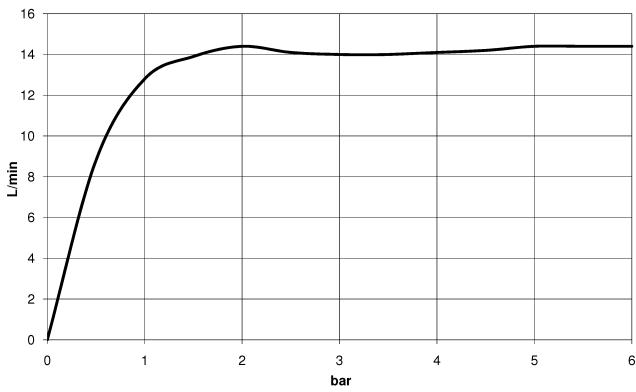

Rain shower with wall fixing 220 mm - Brushed Dark Platinum

TARA

28 649 970

- 450mm projection
- rain shower Ø 220 mm
- PURE RAIN, max. flow rate 14 l/min (at 3 bar)
- Function from: 7 l/min
- rosette Ø 60 mm
- 1/2" connection
- with anti-scale system
- quick clearing
- WRAS 2212012

Recommended miscellaneous

- Concealed wall elbow -** 35 085 970 90
- max. recess depth 163 mm
 - min. recess depth 90 mm

28 649 970

mm [inches]

Flow rate chart

Certificates

WRAS_2212012.

DVGW_DW-
6517DN0118.