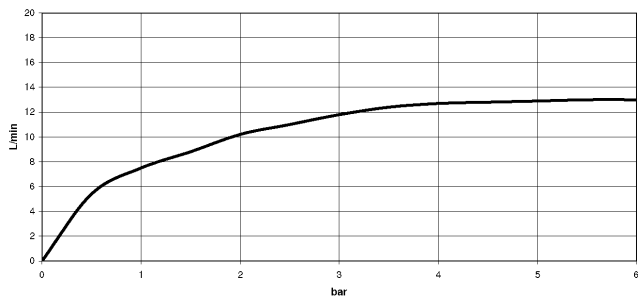

Flow rate chart

Codes & Standards

DIN 4109

ISO 3822

Ü-Zeichen