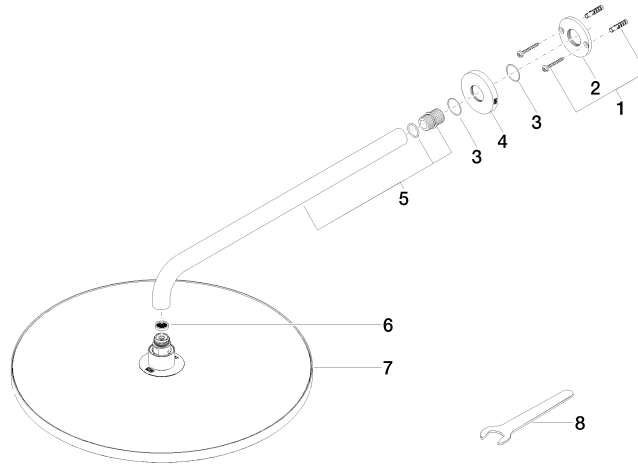

Rain shower with wall fixing FlowReduce 400 mm - Platinum

28 658 970 Product version from 4/1/2024

- 450mm projection
- rain shower Ø 400 mm
- PURE RAIN, max. flow rate 12 l/min (at 3 bar)
- Function from: 12 l/min
- rosette Ø 60 mm
- 1/2" connection
- with anti-scale system
- This product can help a building meet the requirements of Green Building Rating Systems, e.g. LEED®, BREEAM®, DGNB

Rain shower with wall fixing FlowReduce 400 mm - Platinum

28 658 970 Product version from 4/1/2024

Flow rate chart

Codes & Standards

DIN 4109

ISO 3822

Ü-Zeichen

Rain shower with wall fixing FlowReduce 400 mm - Platinum

28 658 970 Product version from 4/1/2024

Certificates

LGA_38

Rain shower with wall fixing FlowReduce 400 mm - Platinum

28 658 970 Product version from 4/1/2024

Parts for other finishes can be found here: [Chrome](#)

Spare parts list

No.	Item Number	Name	Quantity used	Delivery time
1	04 30 31 032 00 90	fixing set	1	2
2	09 17 20 120 90	holder	1	2
3	09 14 10 150 90	seal	2	2
4	09 27 97 015-08	rosette	1	40
5	90 11 03 070 00-08	pipe	1	40
6	09 23 01 075 90	insert	1	2
7	90 12 05 090 20-08	shower	1	40
8	90 30 09 069 00 90	key	1	2