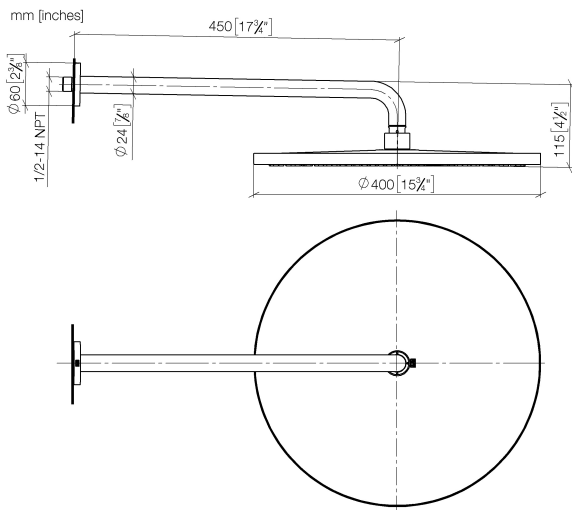

Rain shower with wall fixing FlowReduce 400 mm - Platinum

28 658 970 Product version from 4/1/2024

- 450mm projection
- rain shower Ø 400 mm
- PURE RAIN, max. flow rate 12 l/min (at 3 bar)
- Function from: 12 l/min
- rosette Ø 60 mm
- 1/2" connection
- with anti-scale system
- This product can help a building meet the requirements of Green Building Rating Systems, e.g. LEED®, BREEAM®, DGNB

Rain shower with wall fixing FlowReduce 400 mm - Platinum

28 658 970 Product version from 4/1/2024

Flow rate chart

Codes & Standards

DIN 4109

ISO 3822

Ü-Zeichen

Rain shower with wall fixing FlowReduce 400 mm - Platinum

28 658 970 Product version from 4/1/2024

Certificates

LGA_38

Rain shower with wall fixing FlowReduce 400 mm - Platinum

28 658 970 Product version from 4/1/2024

Parts for other finishes can be found here: [Chrome](#)

Spare parts list

No.	Item Number	Name	Quantity used	Delivery time
1	04 30 31 032 00 90	fixing set	1	2
2	09 17 20 120 90	holder	1	2
3	09 14 10 150 90	seal	2	2
4	09 27 97 015-08	rosette	1	40
5	90 11 03 070 00-08	pipe	1	40
6	09 23 01 075 90	insert	1	2
7	90 12 05 090 20-08	shower	1	40
8	90 30 09 069 00 90	key	1	2